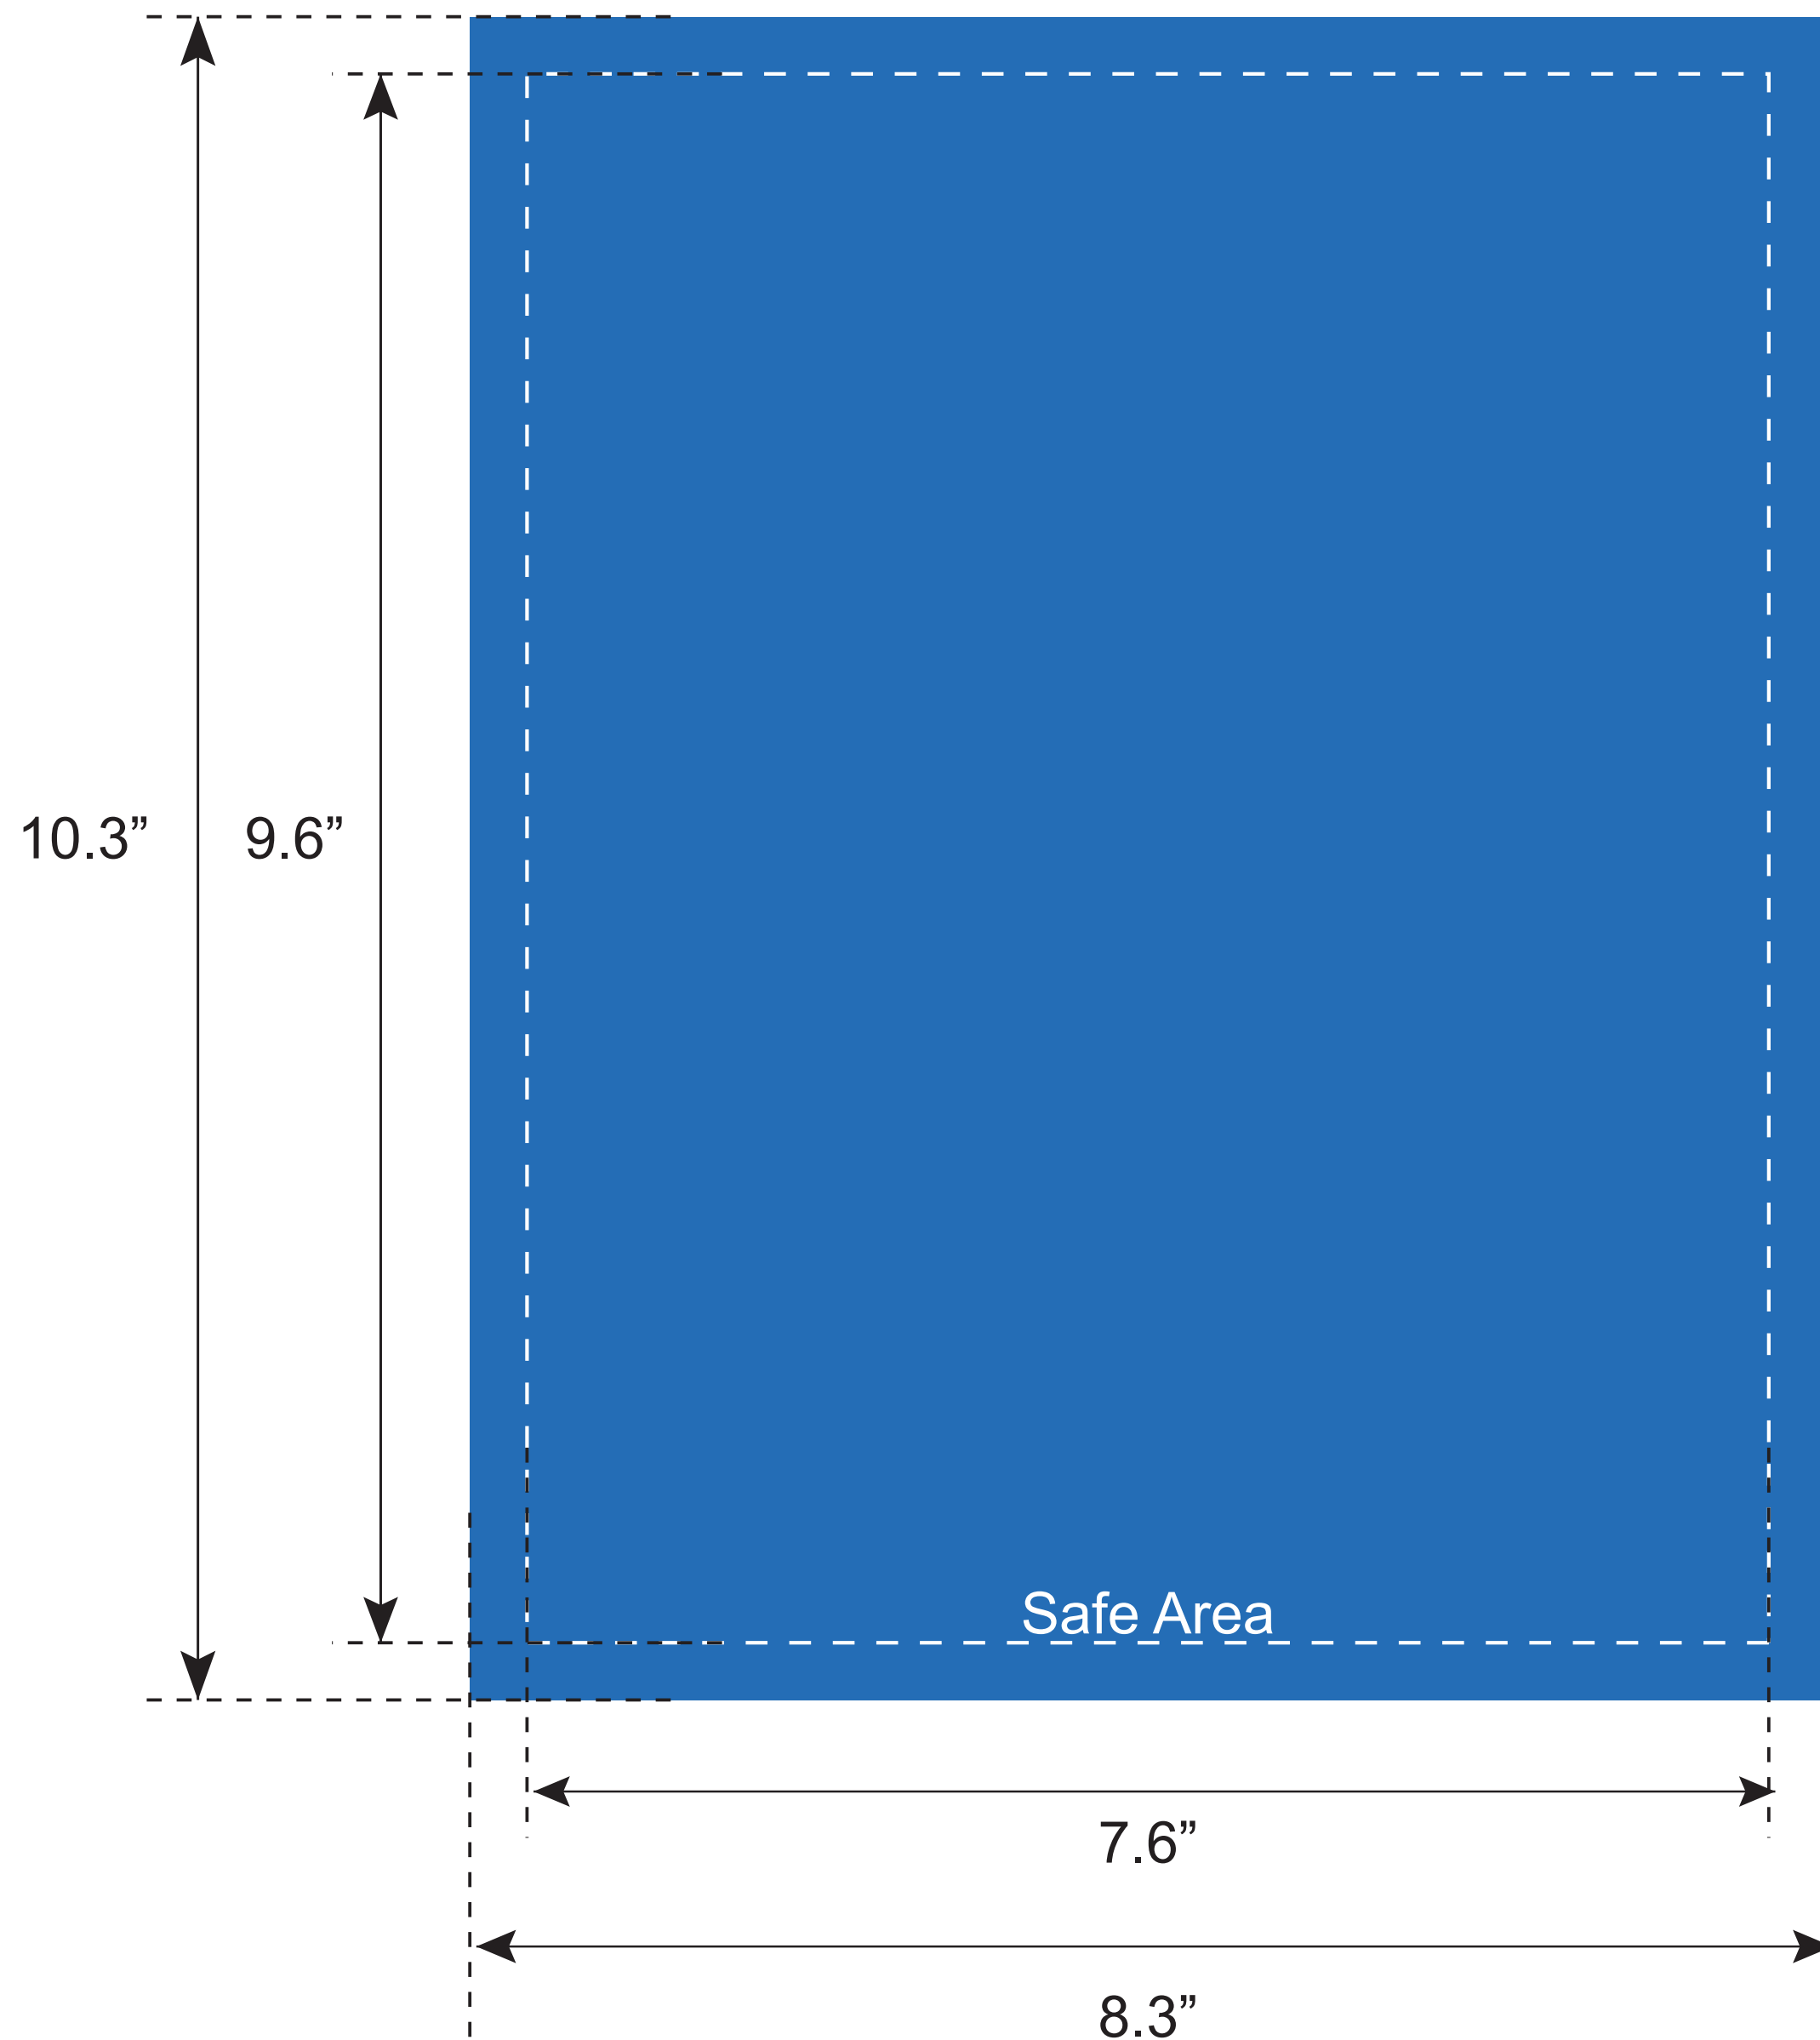

**RPETDS810**

**Template**

**Art Placement**

Provide artwork to cover the entire blue area of the template.  
Artwork outside the dotted line will be hidden by piping and stitching