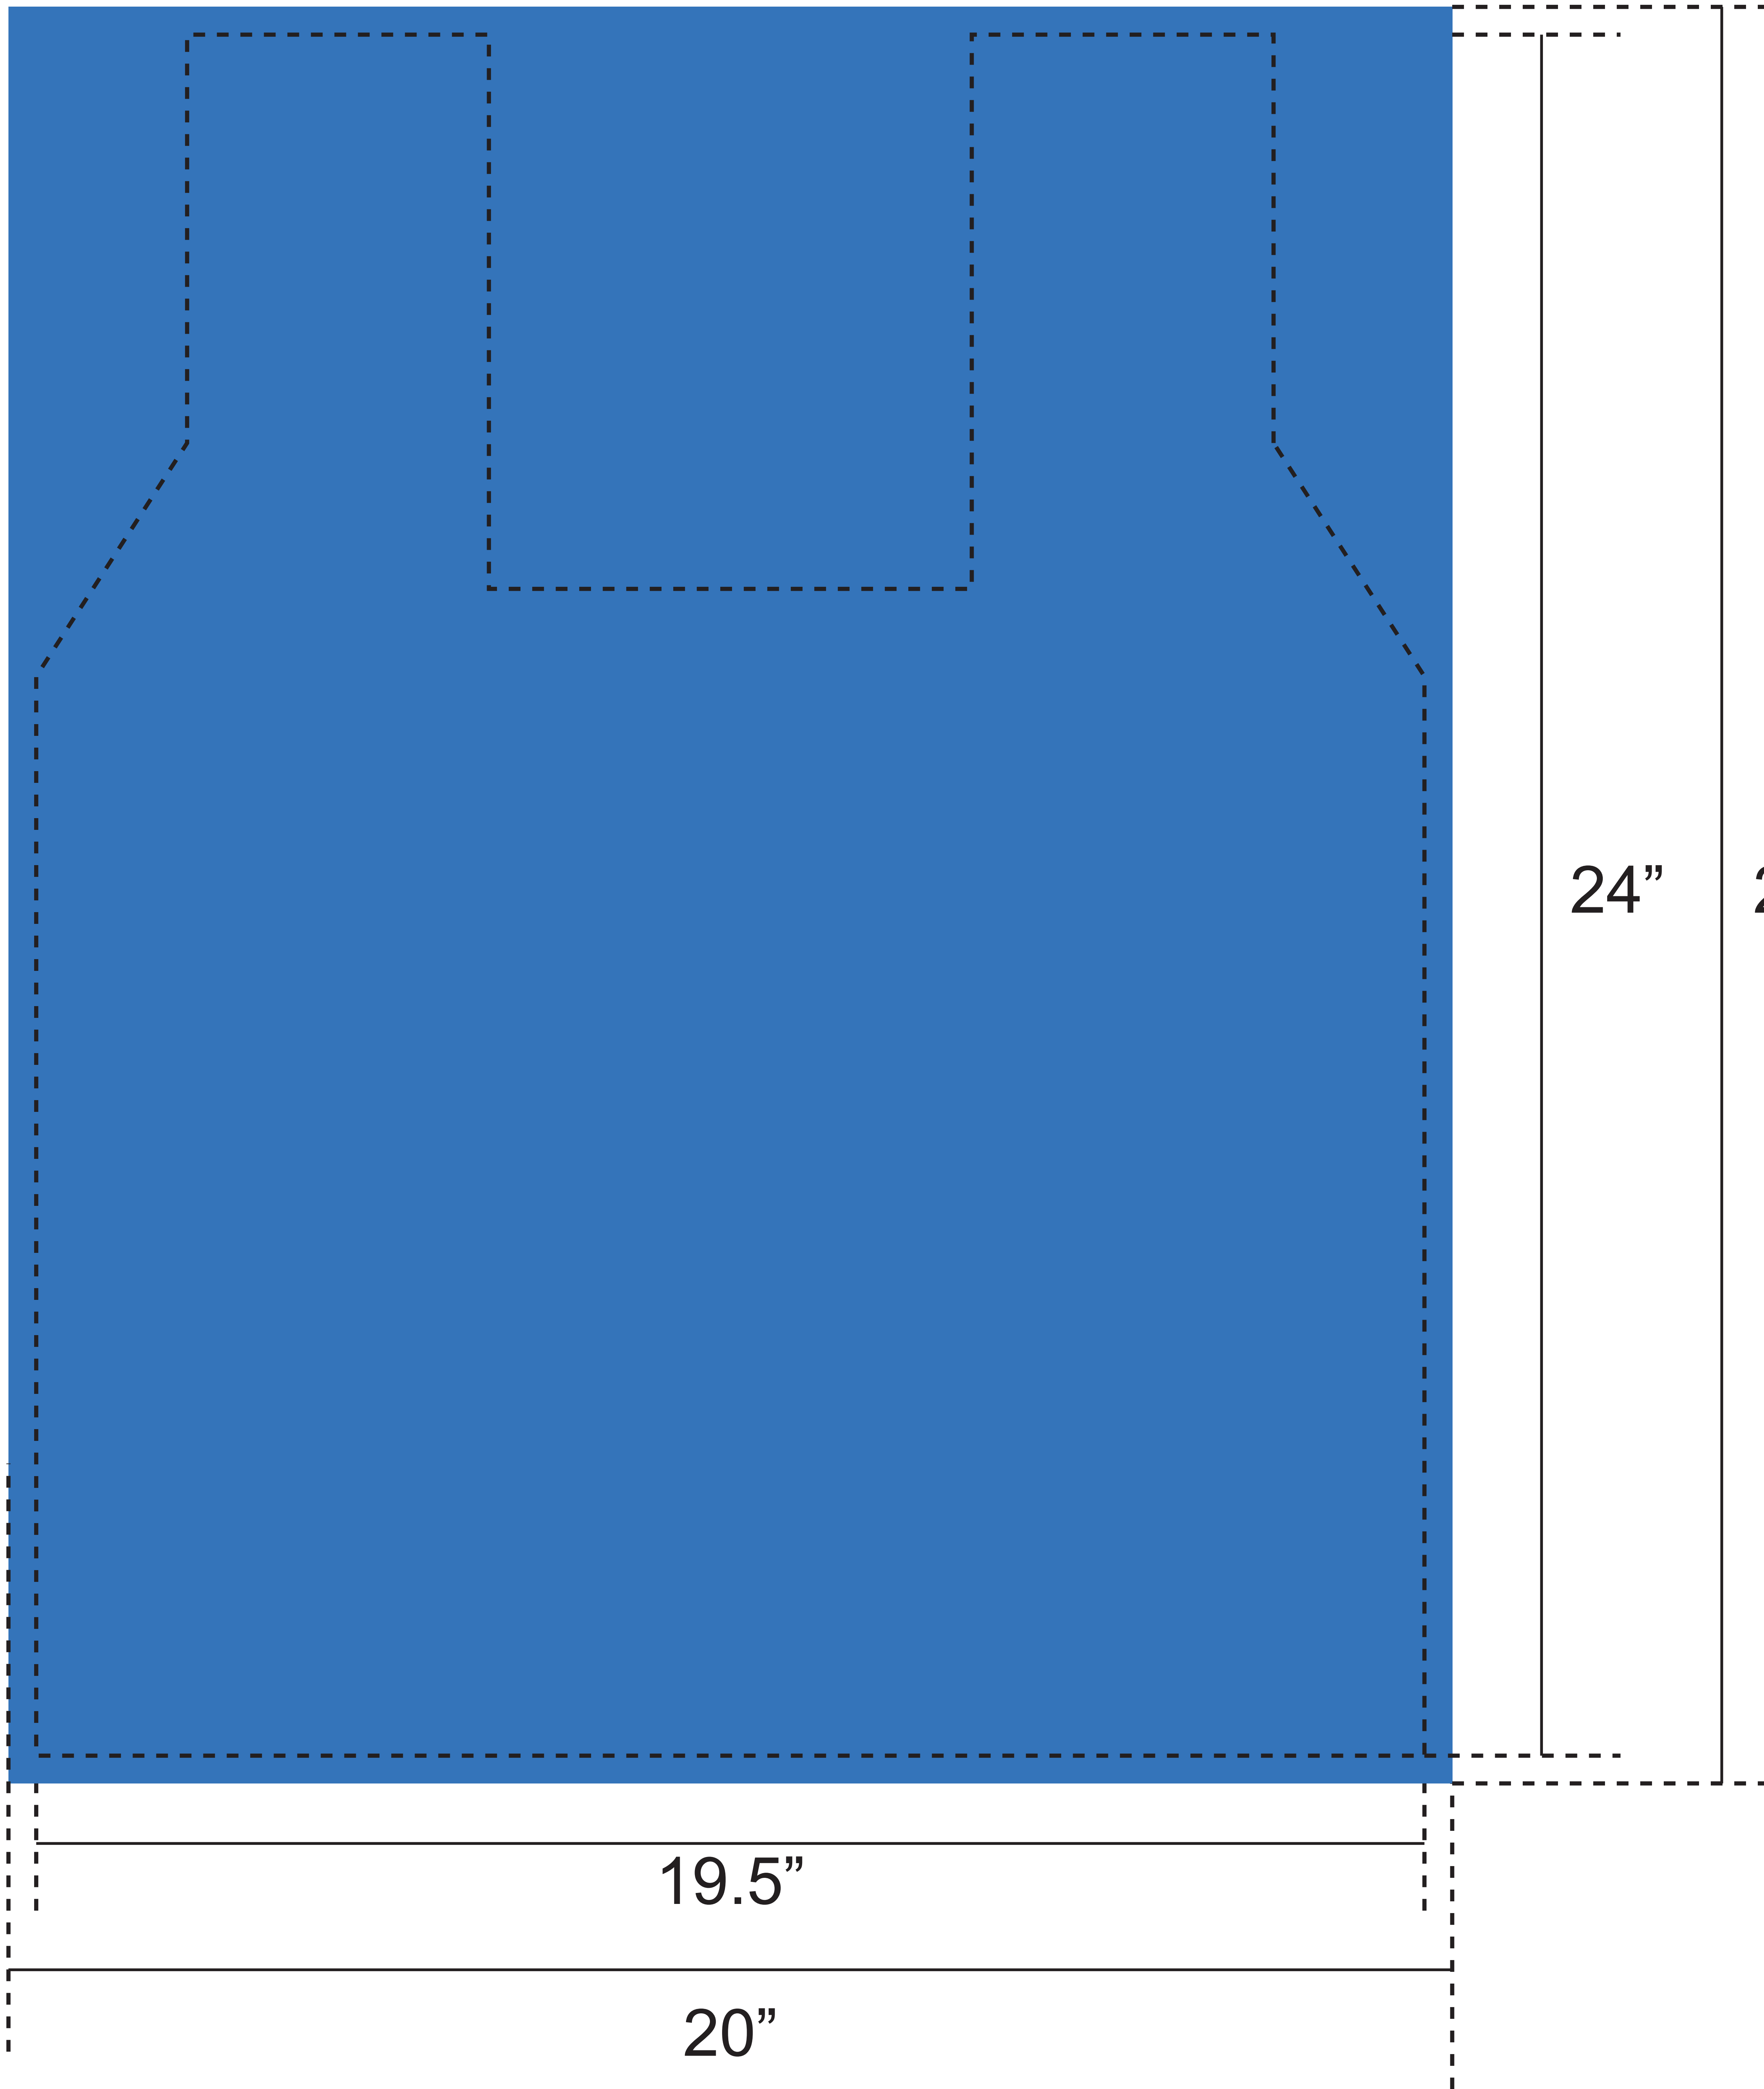

PTDS1924

Template

Art Placement

Provide artwork to cover the entire blue area of the template.
Artwork outside the dotted line will be hidden by piping and stitching