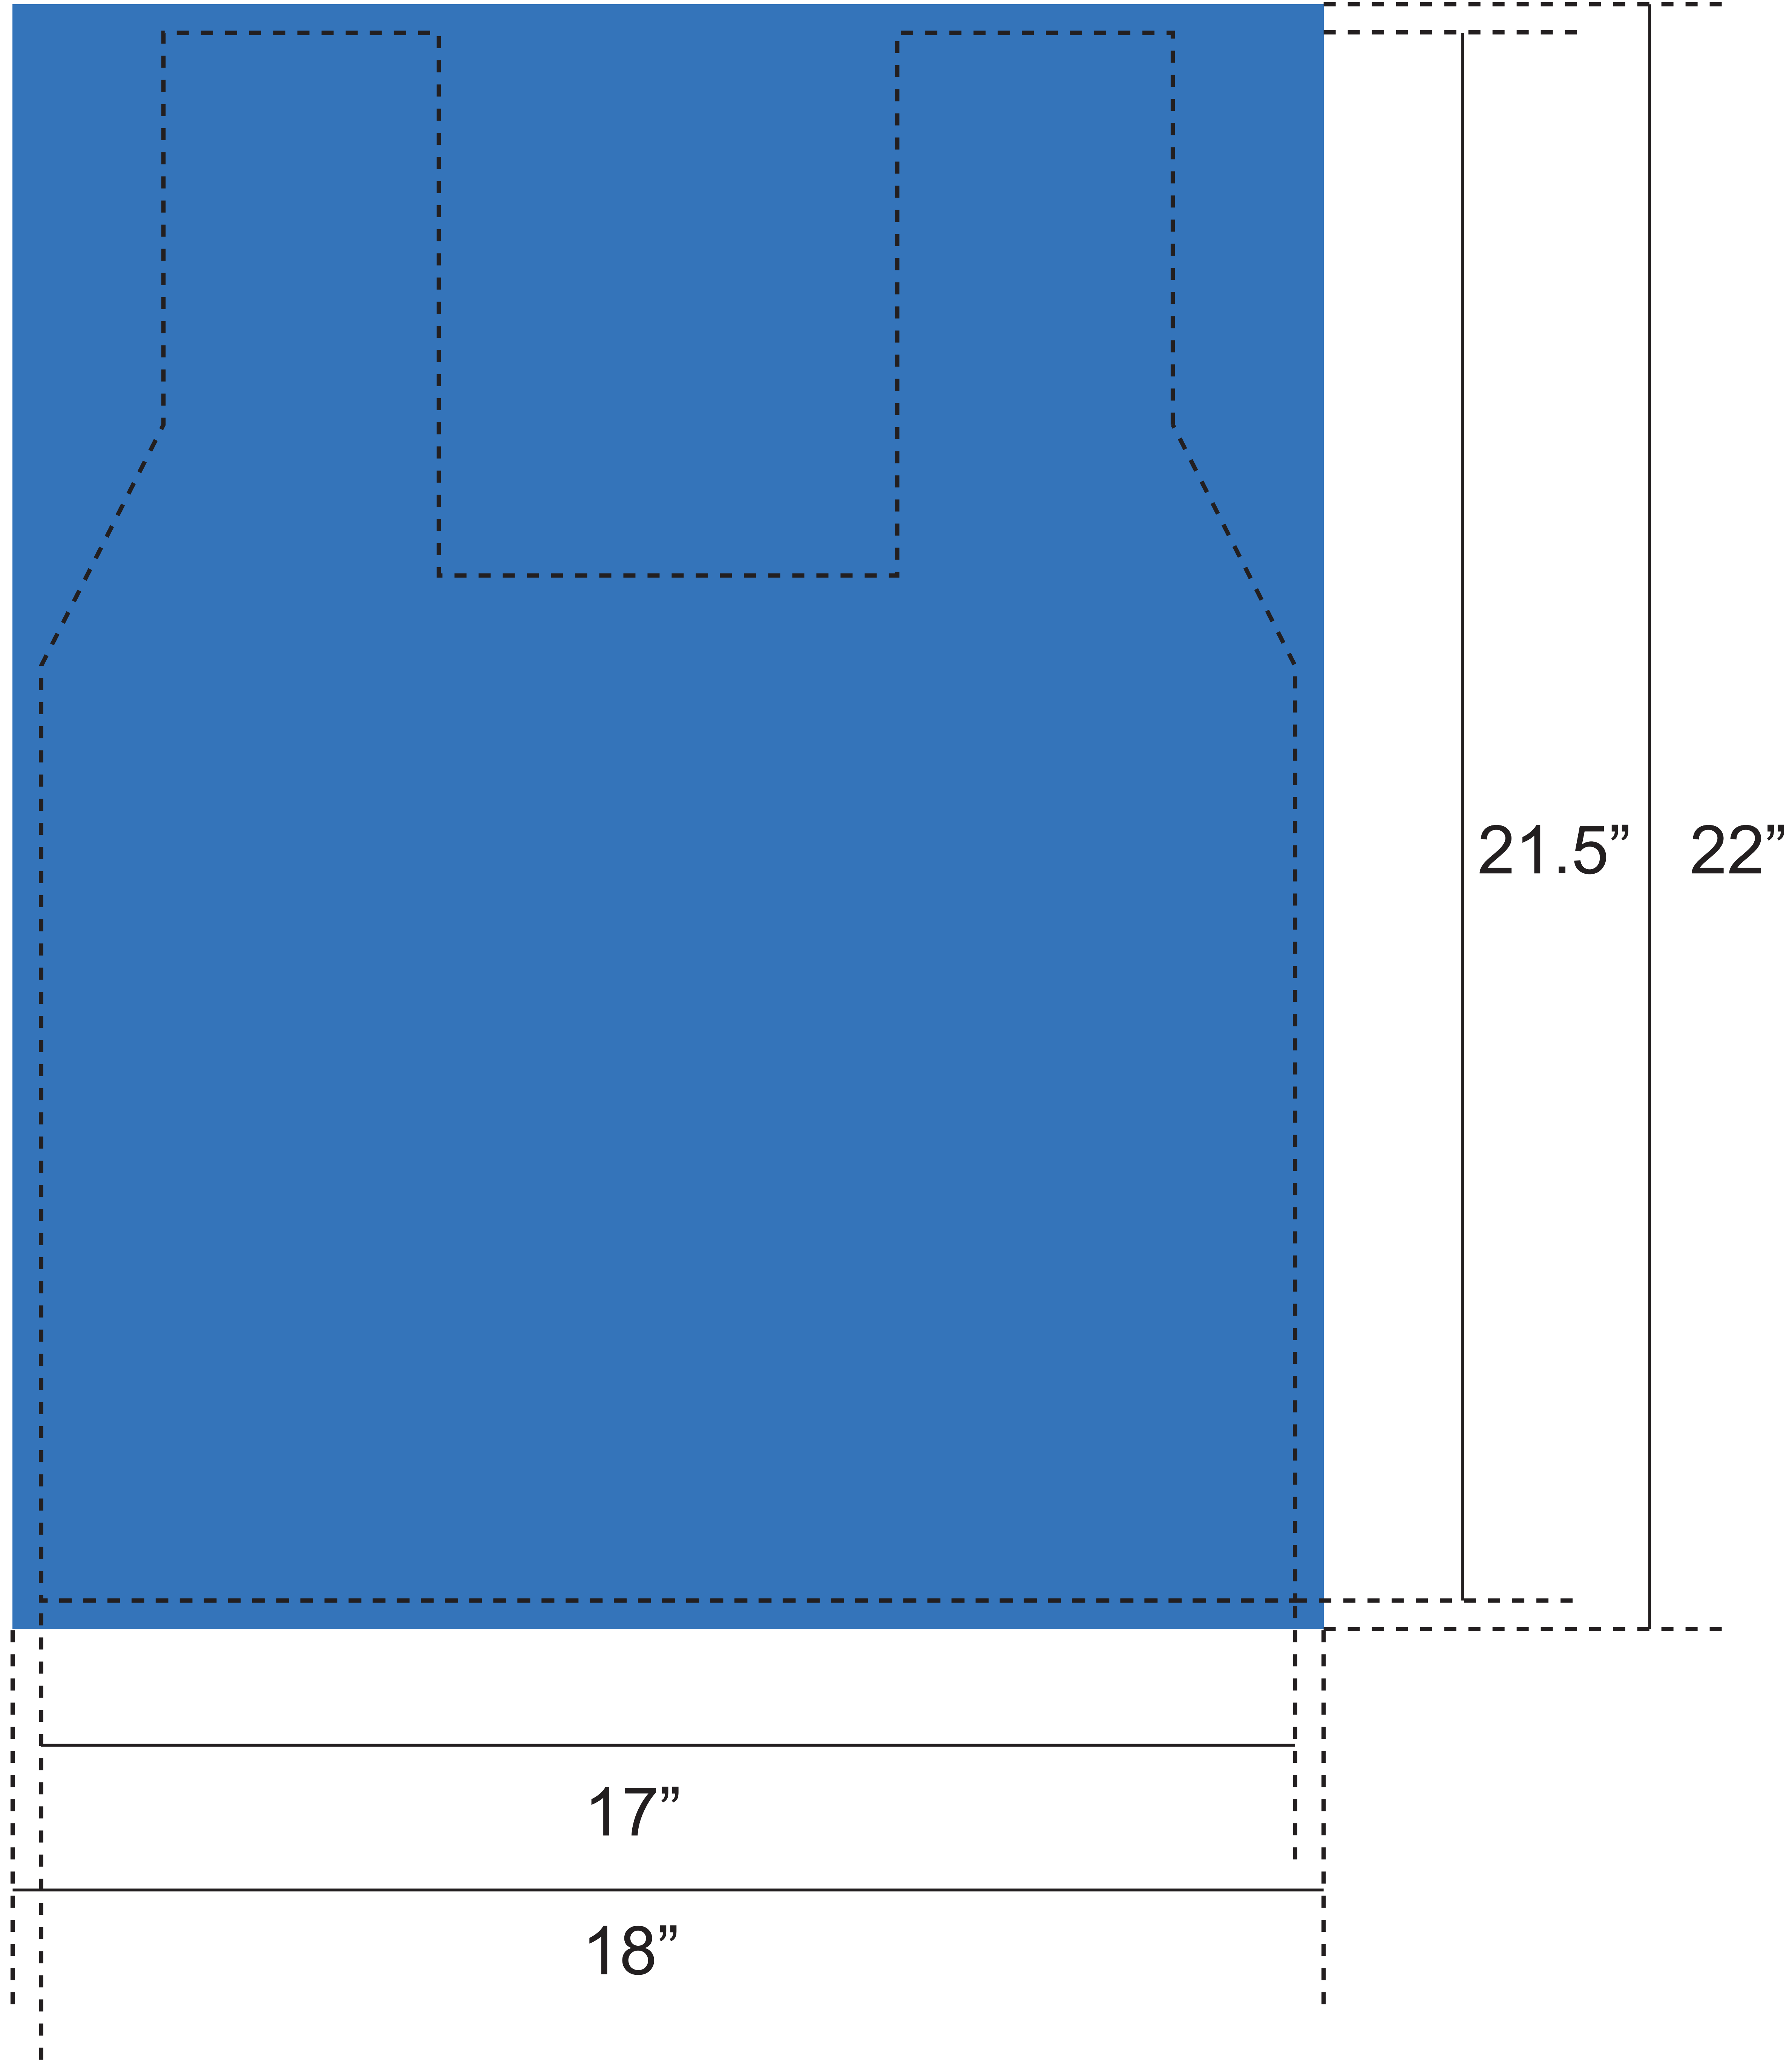

PTDS1721

Template

Provide artwork to cover the entire blue area of the template.  
Artwork outside the dotted line will be hidden by piping and stitching

Art Placement