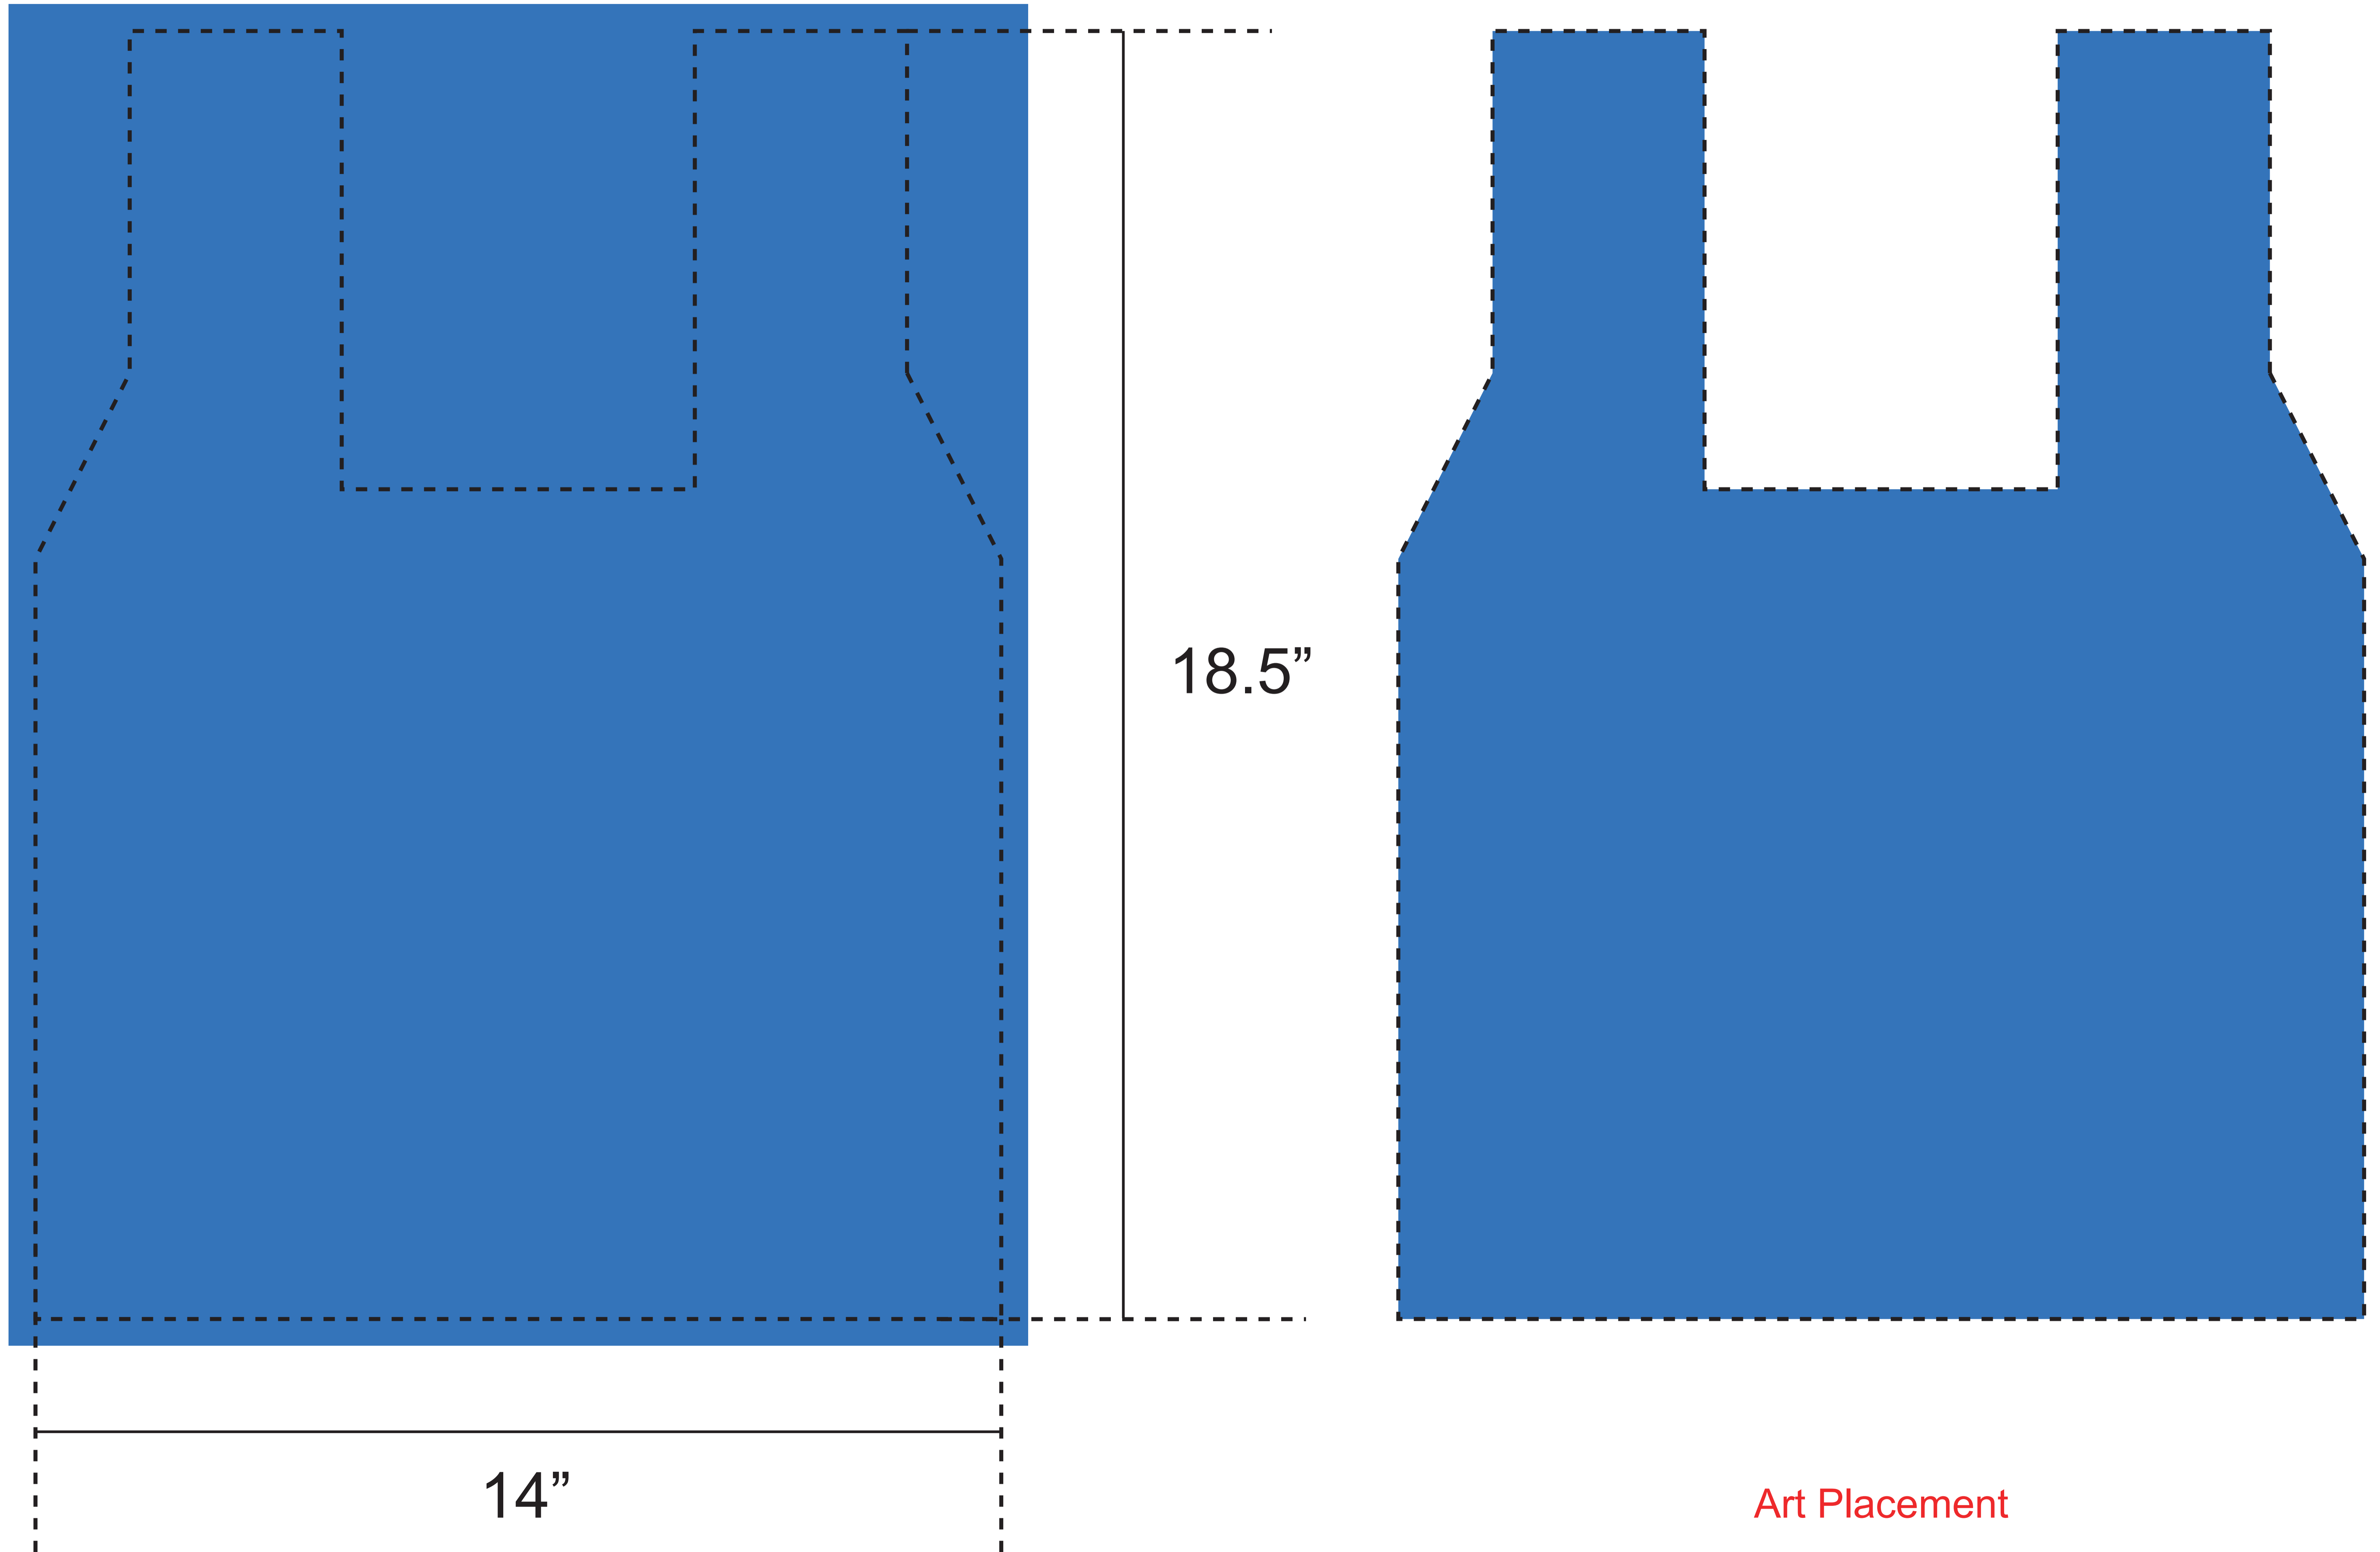

PTDS1418

14"

18.5"

Art Placement

Template

Provide artwork to cover the entire blue area of the template.
Artwork outside the dotted line will be hidden by piping and stitching