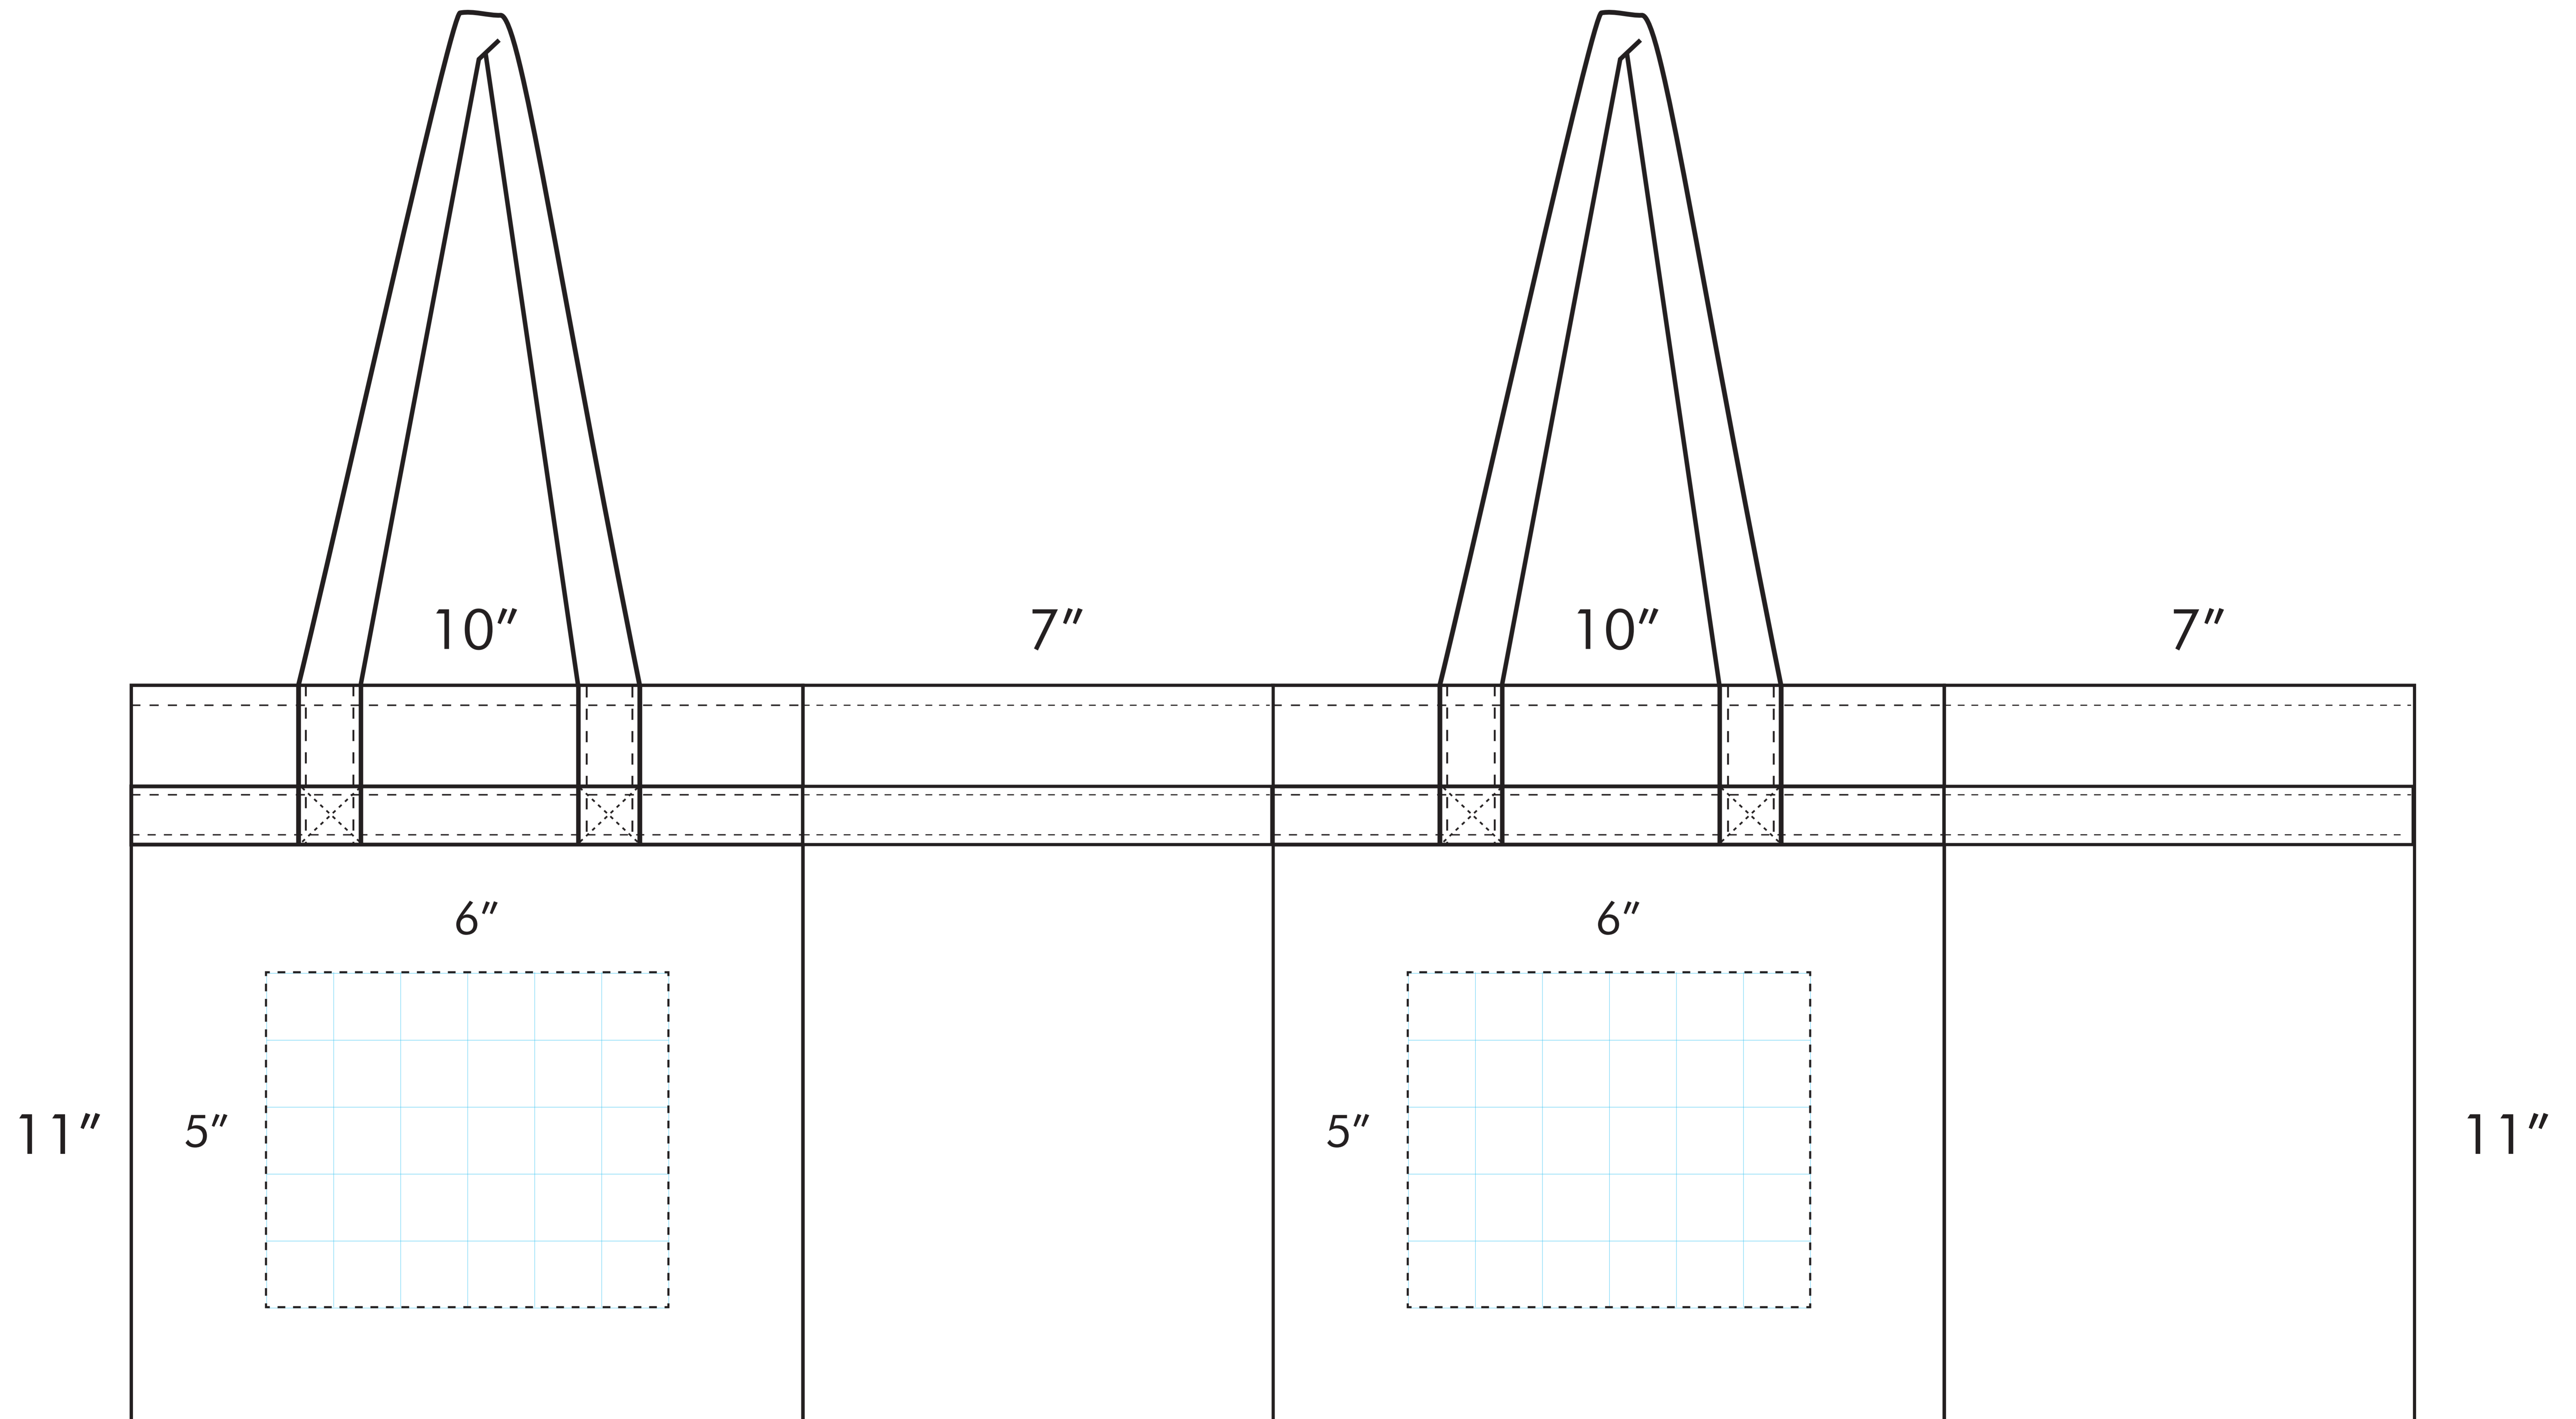

Item# : NWWT1011EC

Front and Back Imprint Areas 6" W x 5" H
Gusset printing is NOT available on this bag

Front Imprint

Gusset 1

Back Imprint

Gusset 2