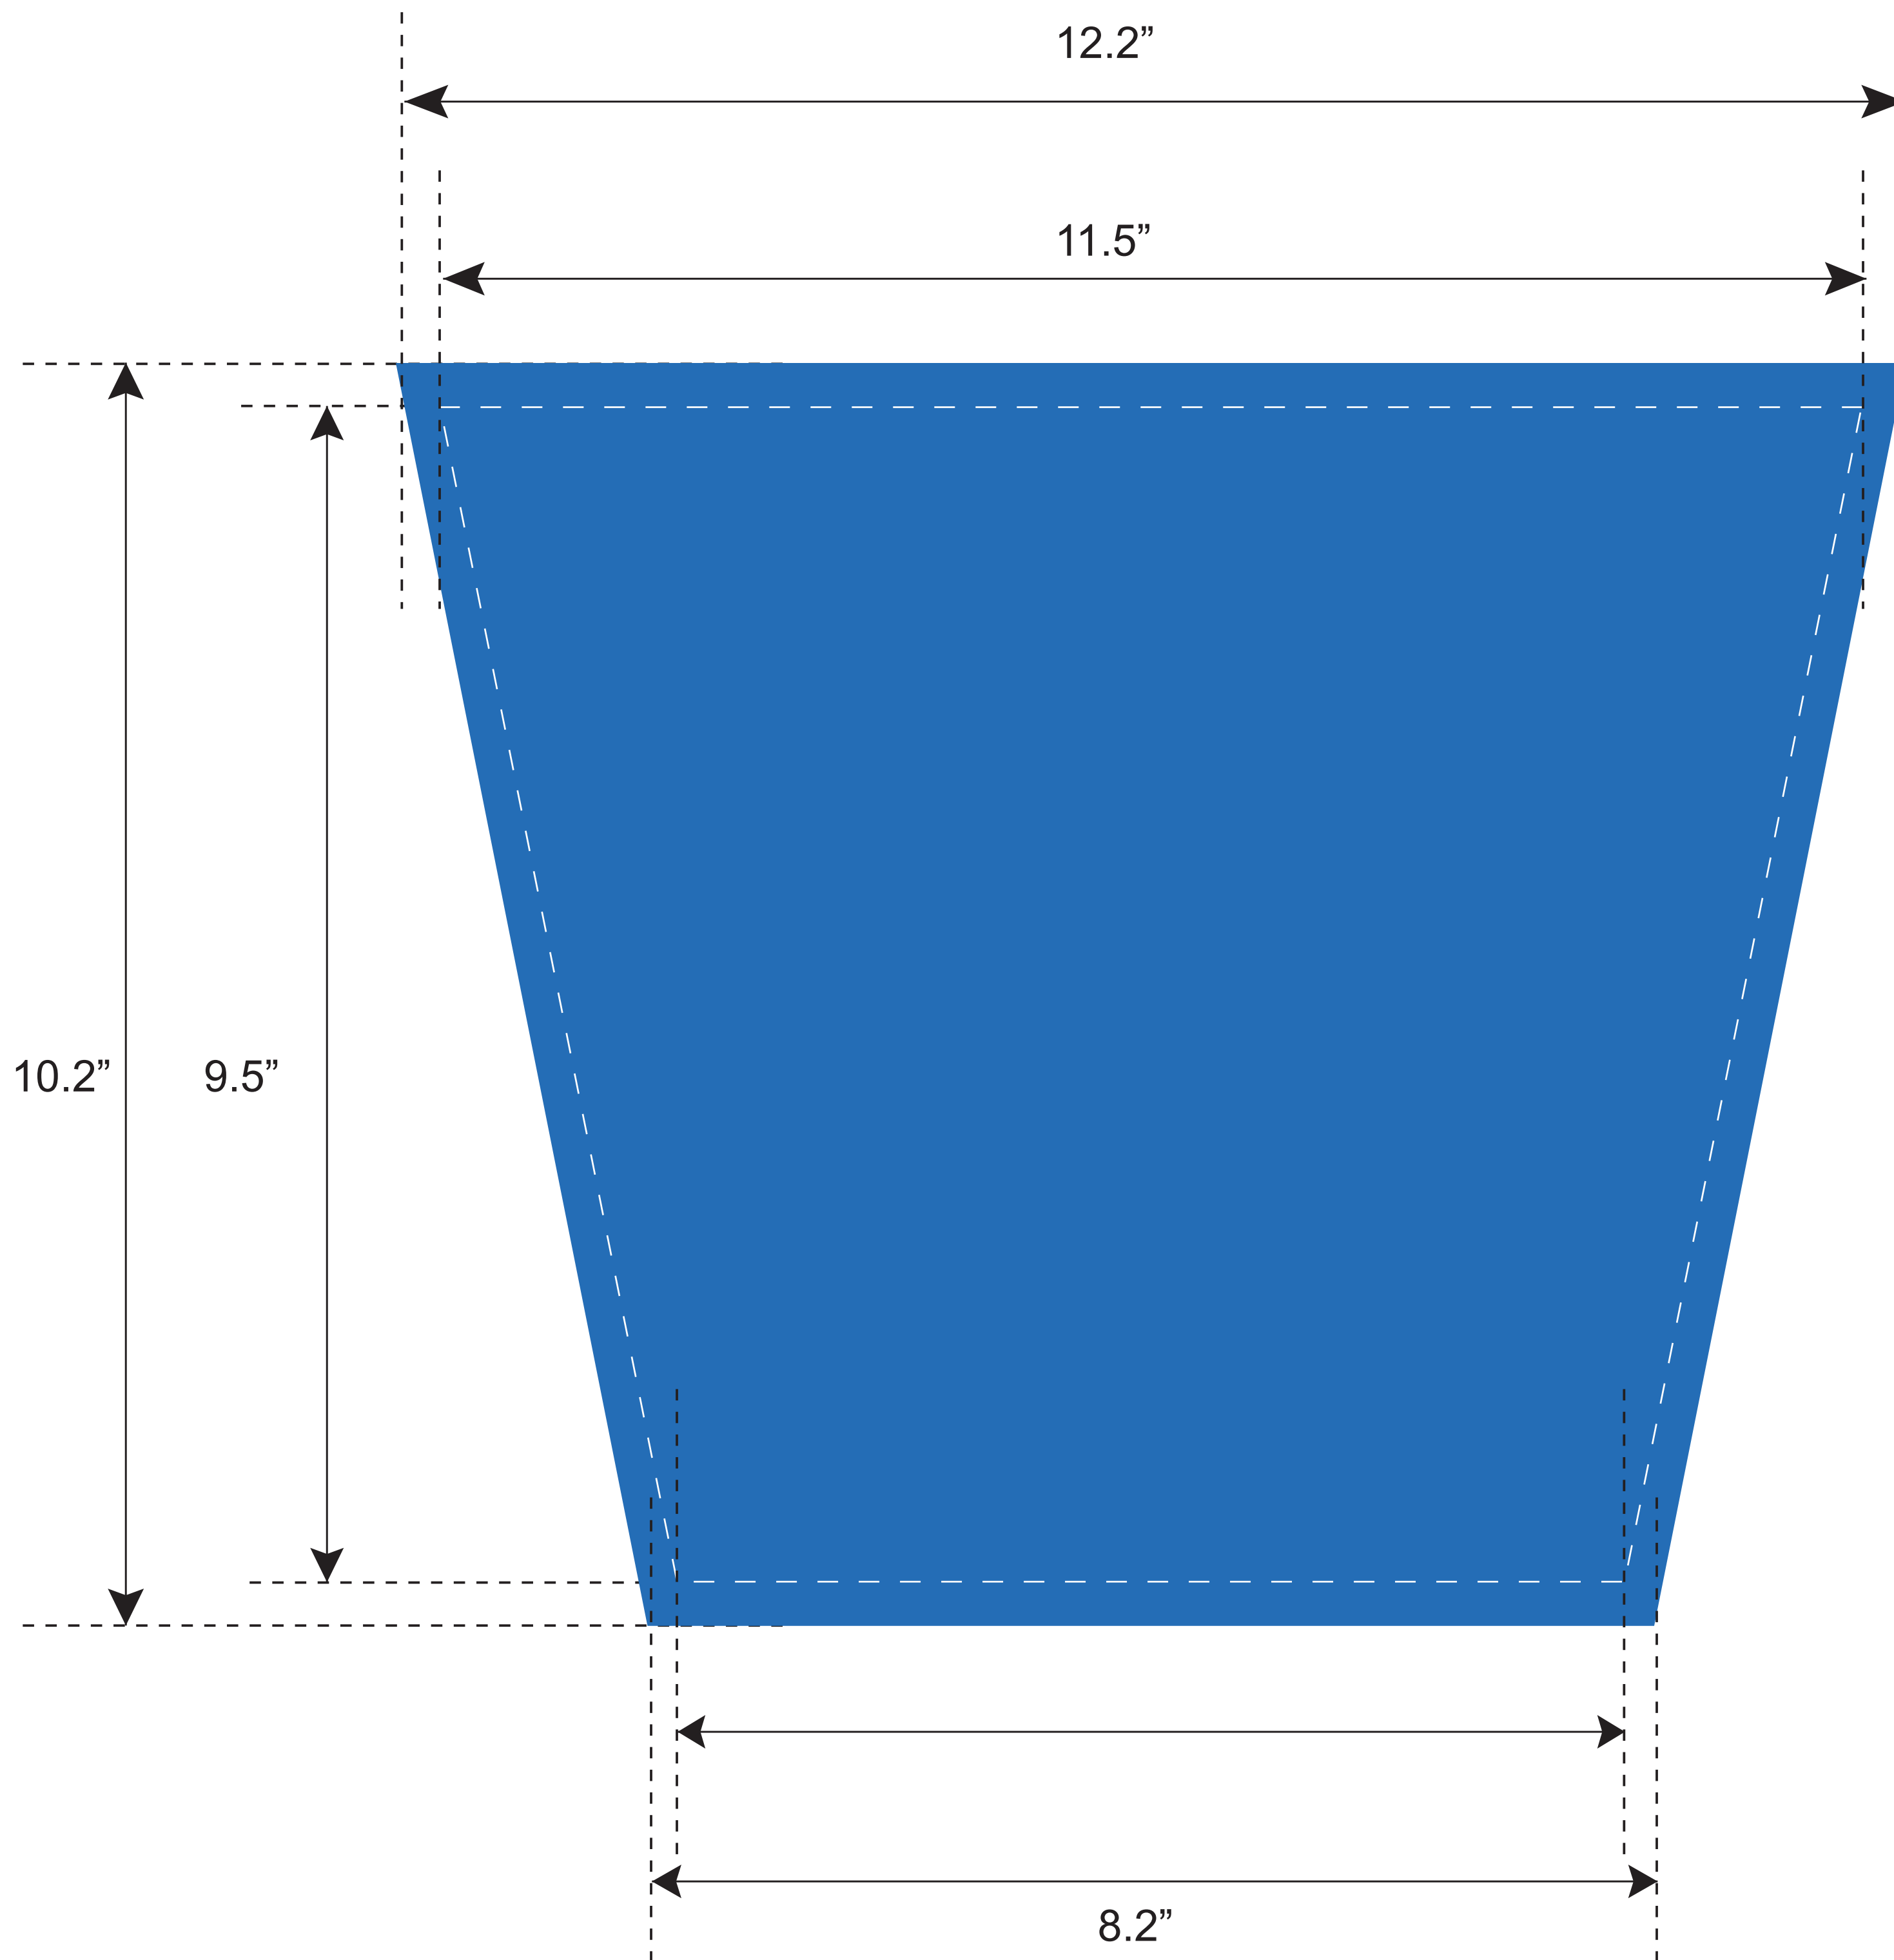

NWTPDS1210T

Template

Art Placement

Provide artwork to cover the entire blue area of the template.
Artwork outside the dotted line will be hidden by piping and stitching