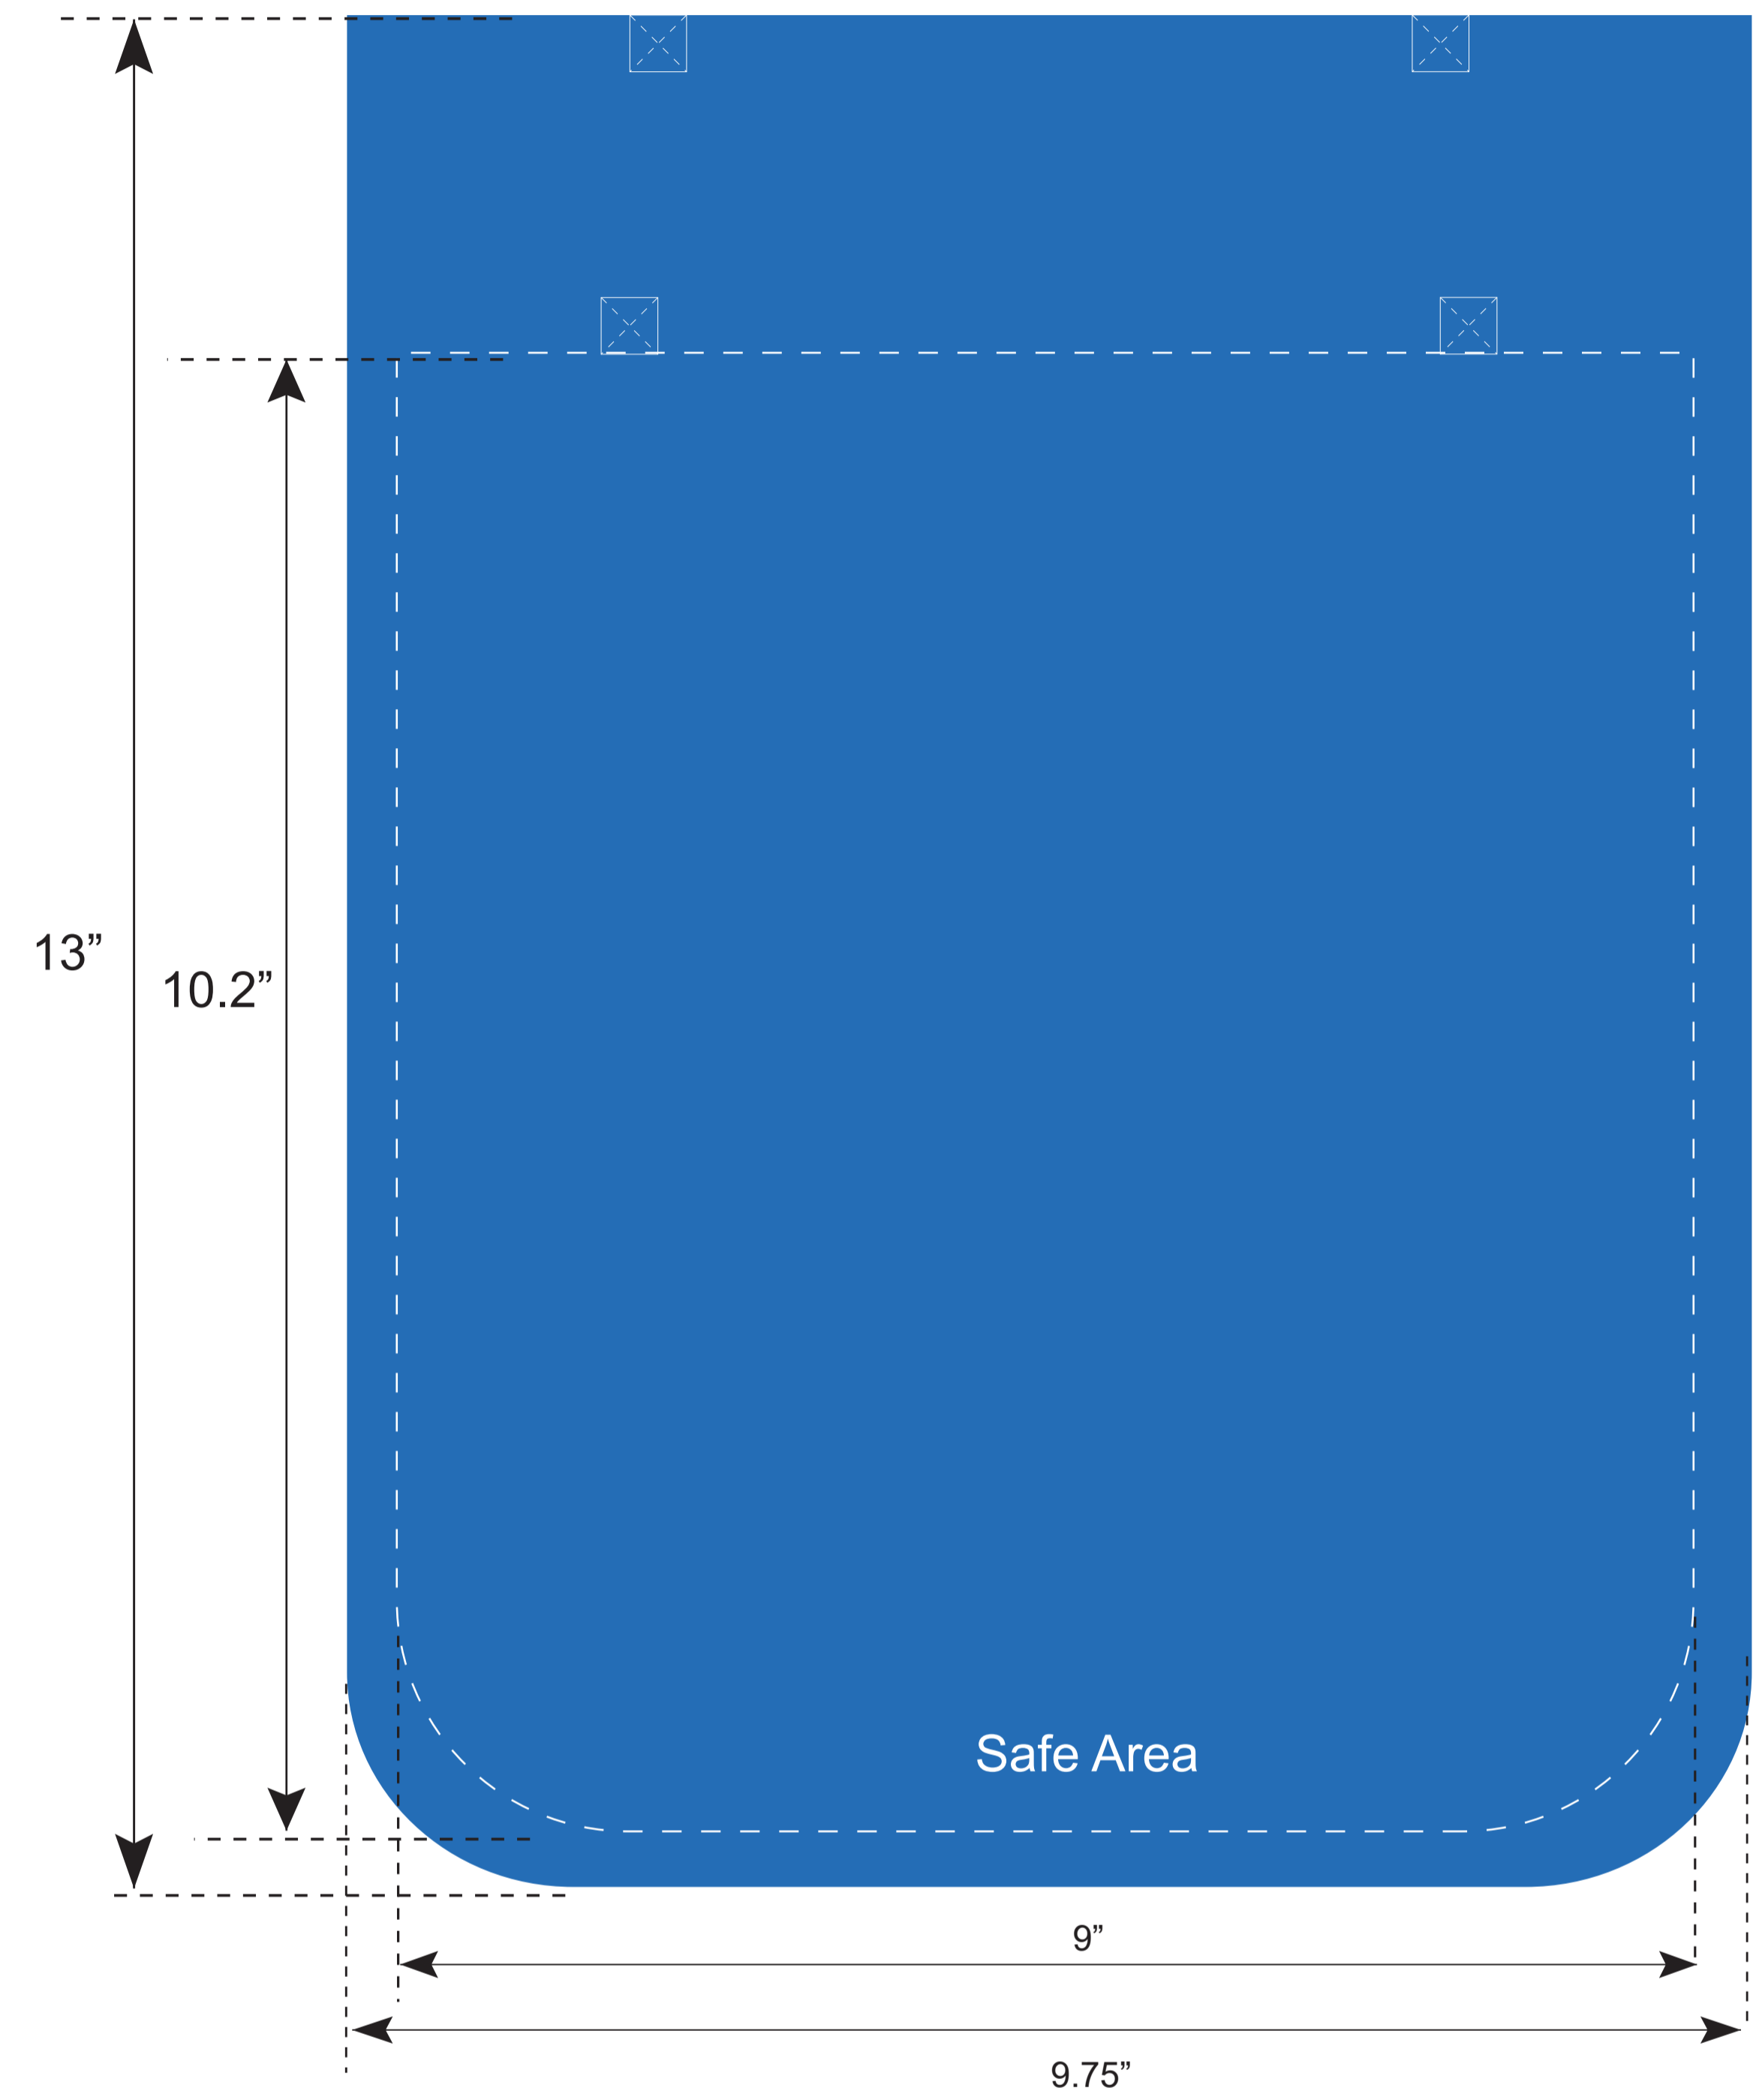

front / back

Art Placement

Template

Provide artwork to cover the entire blue area of the template.
 Artwork outside the dotted line will be hidden by piping and stitching