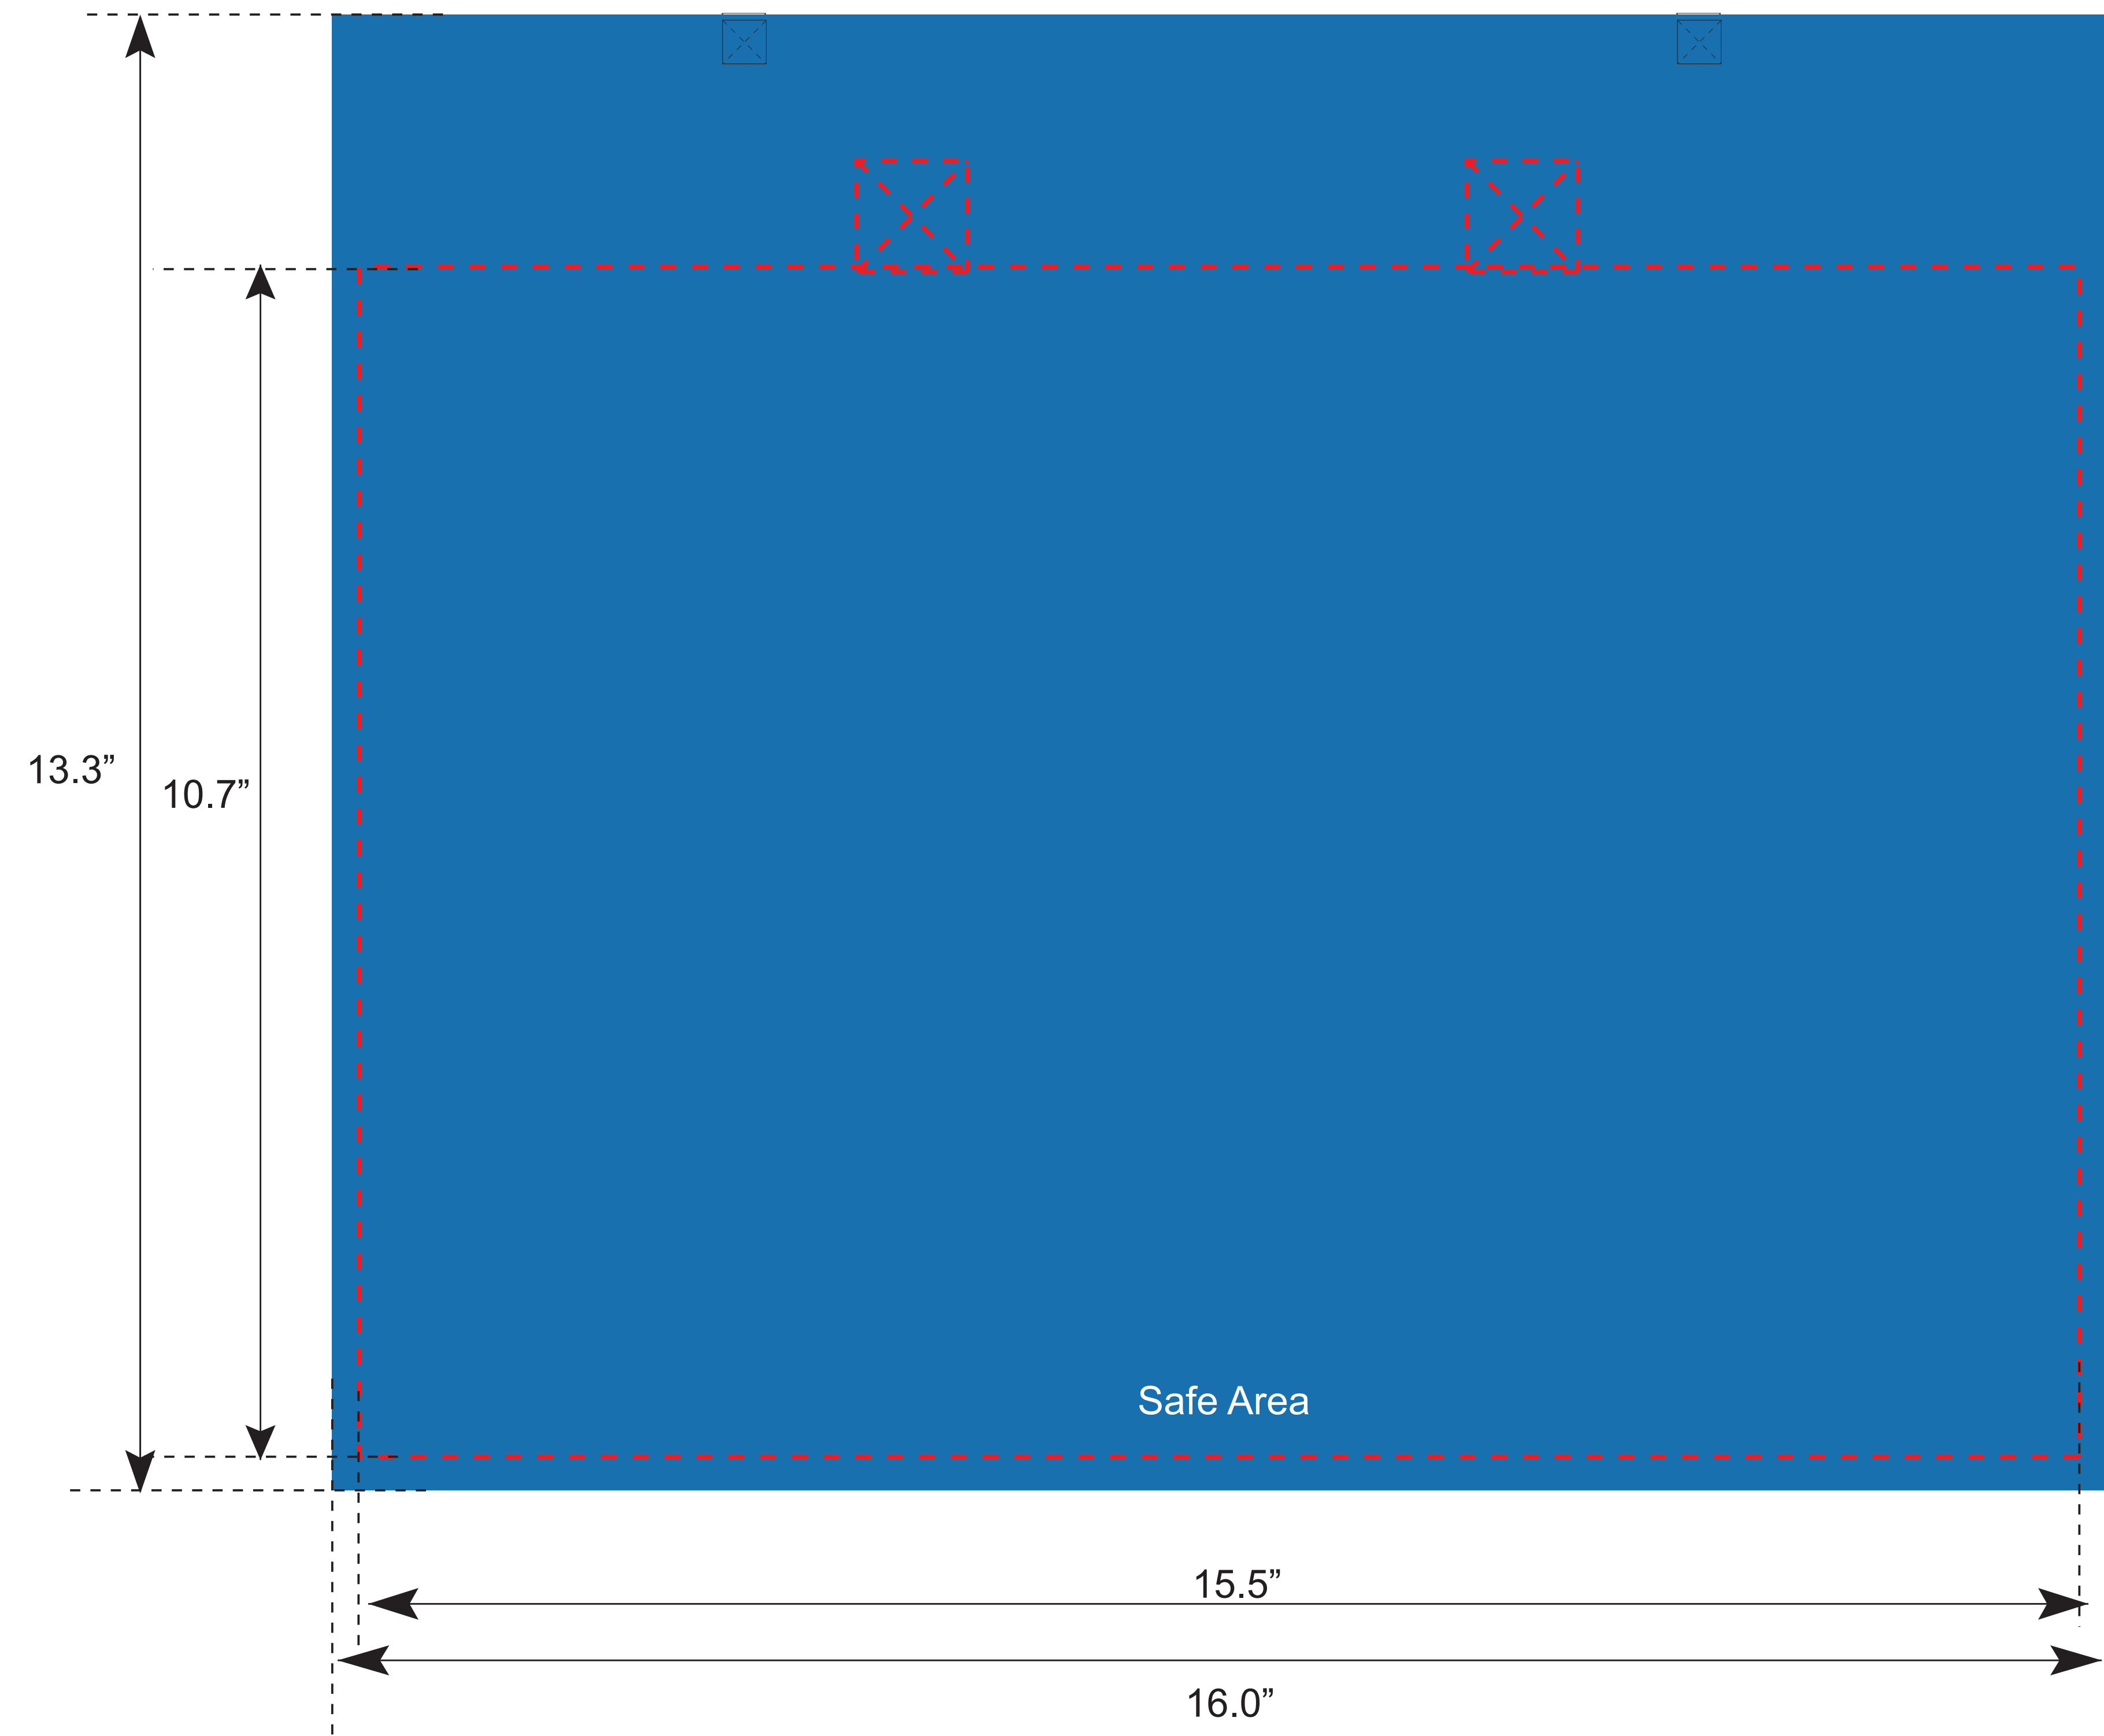

NWTDS1612FS

front / back

Template

Provide artwork to cover the entire blue area of the template.
Artwork outside the dotted line will be hidden by piping and stitching