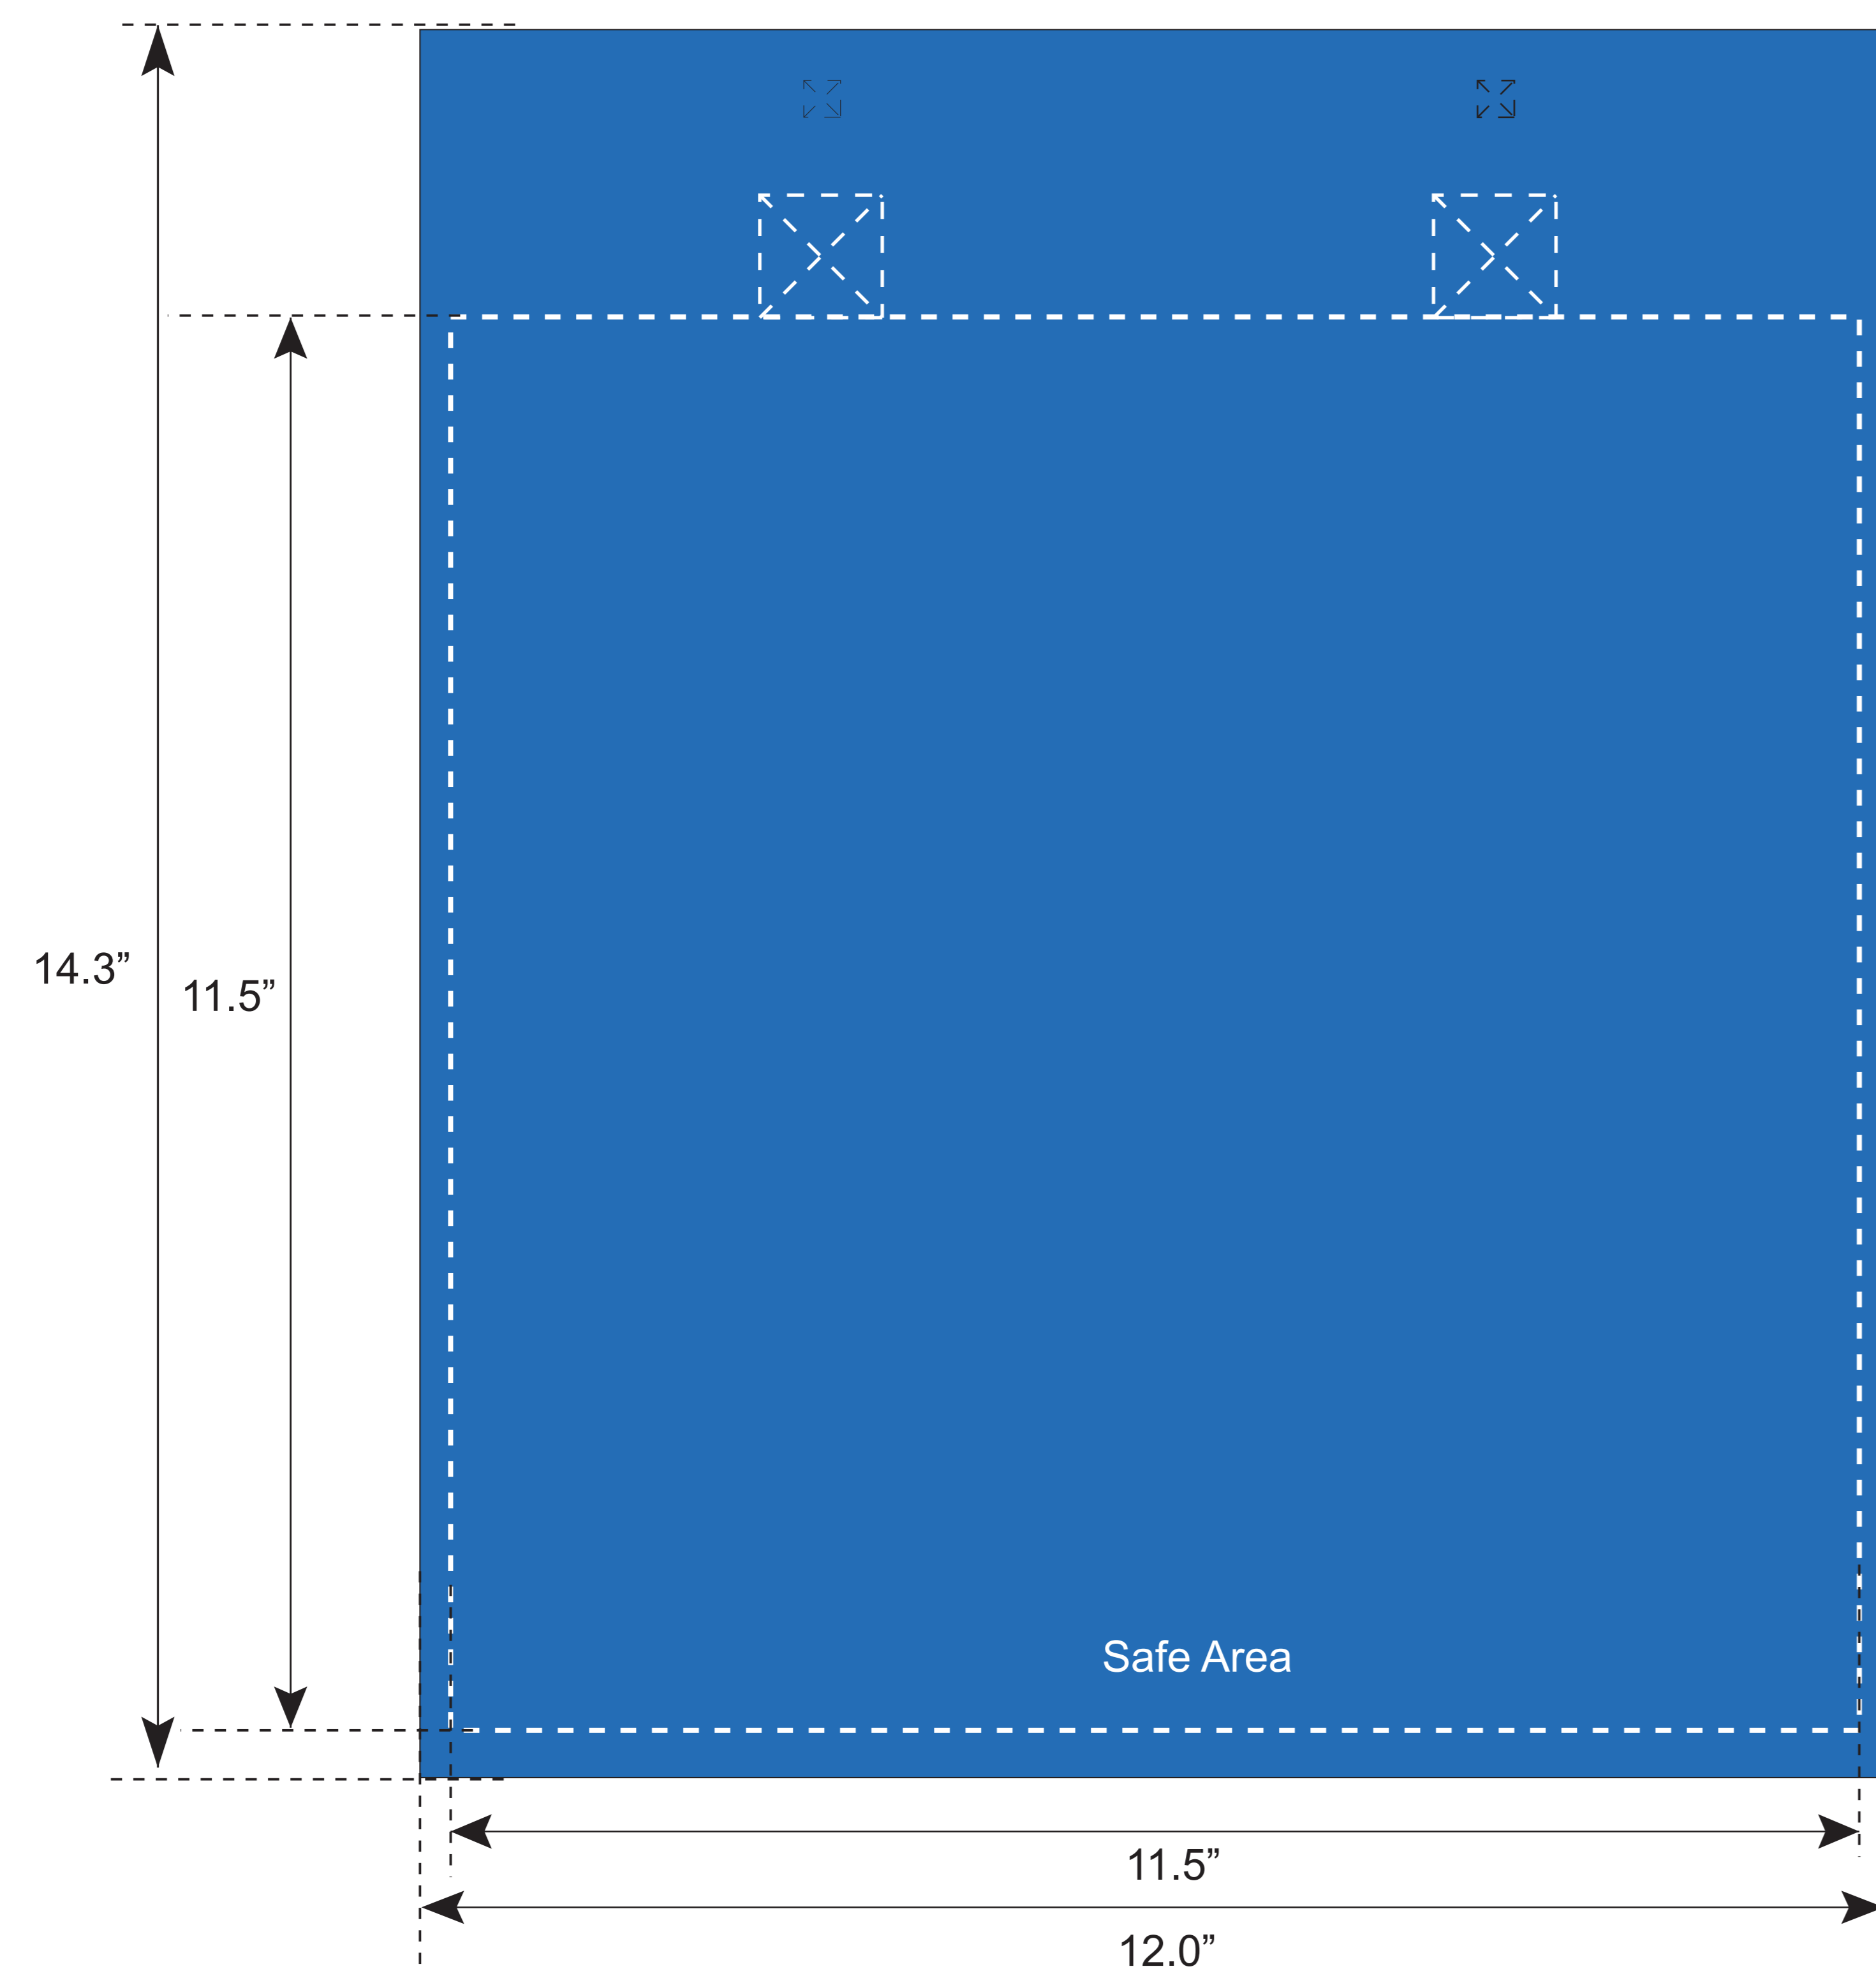

NWTDS1213FS

front / back

Art Placement

Template

Provide artwork to cover the entire blue area of the template.  
Artwork outside the dotted line will be hidden by piping and stitching