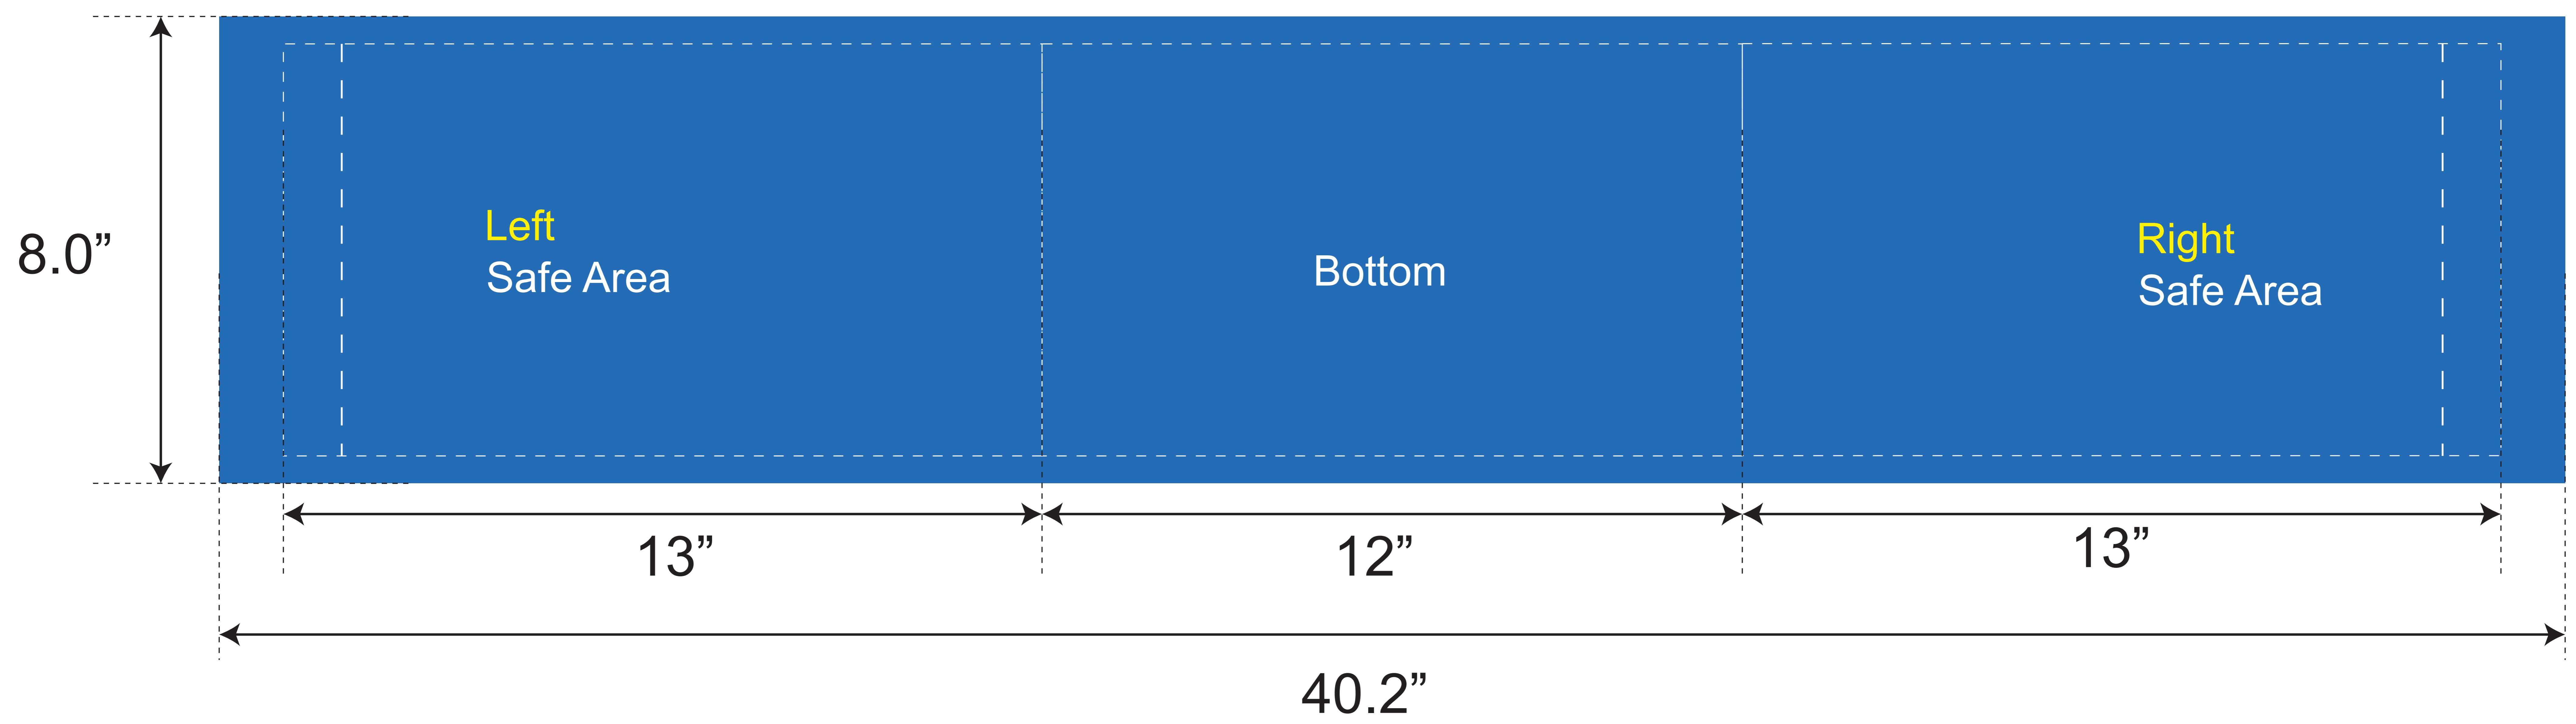

NWTDS1213FS

front / back

Art Placement

Template

Provide artwork to cover the entire blue area of the template.  
Artwork outside the dotted line will be hidden by piping and stitching