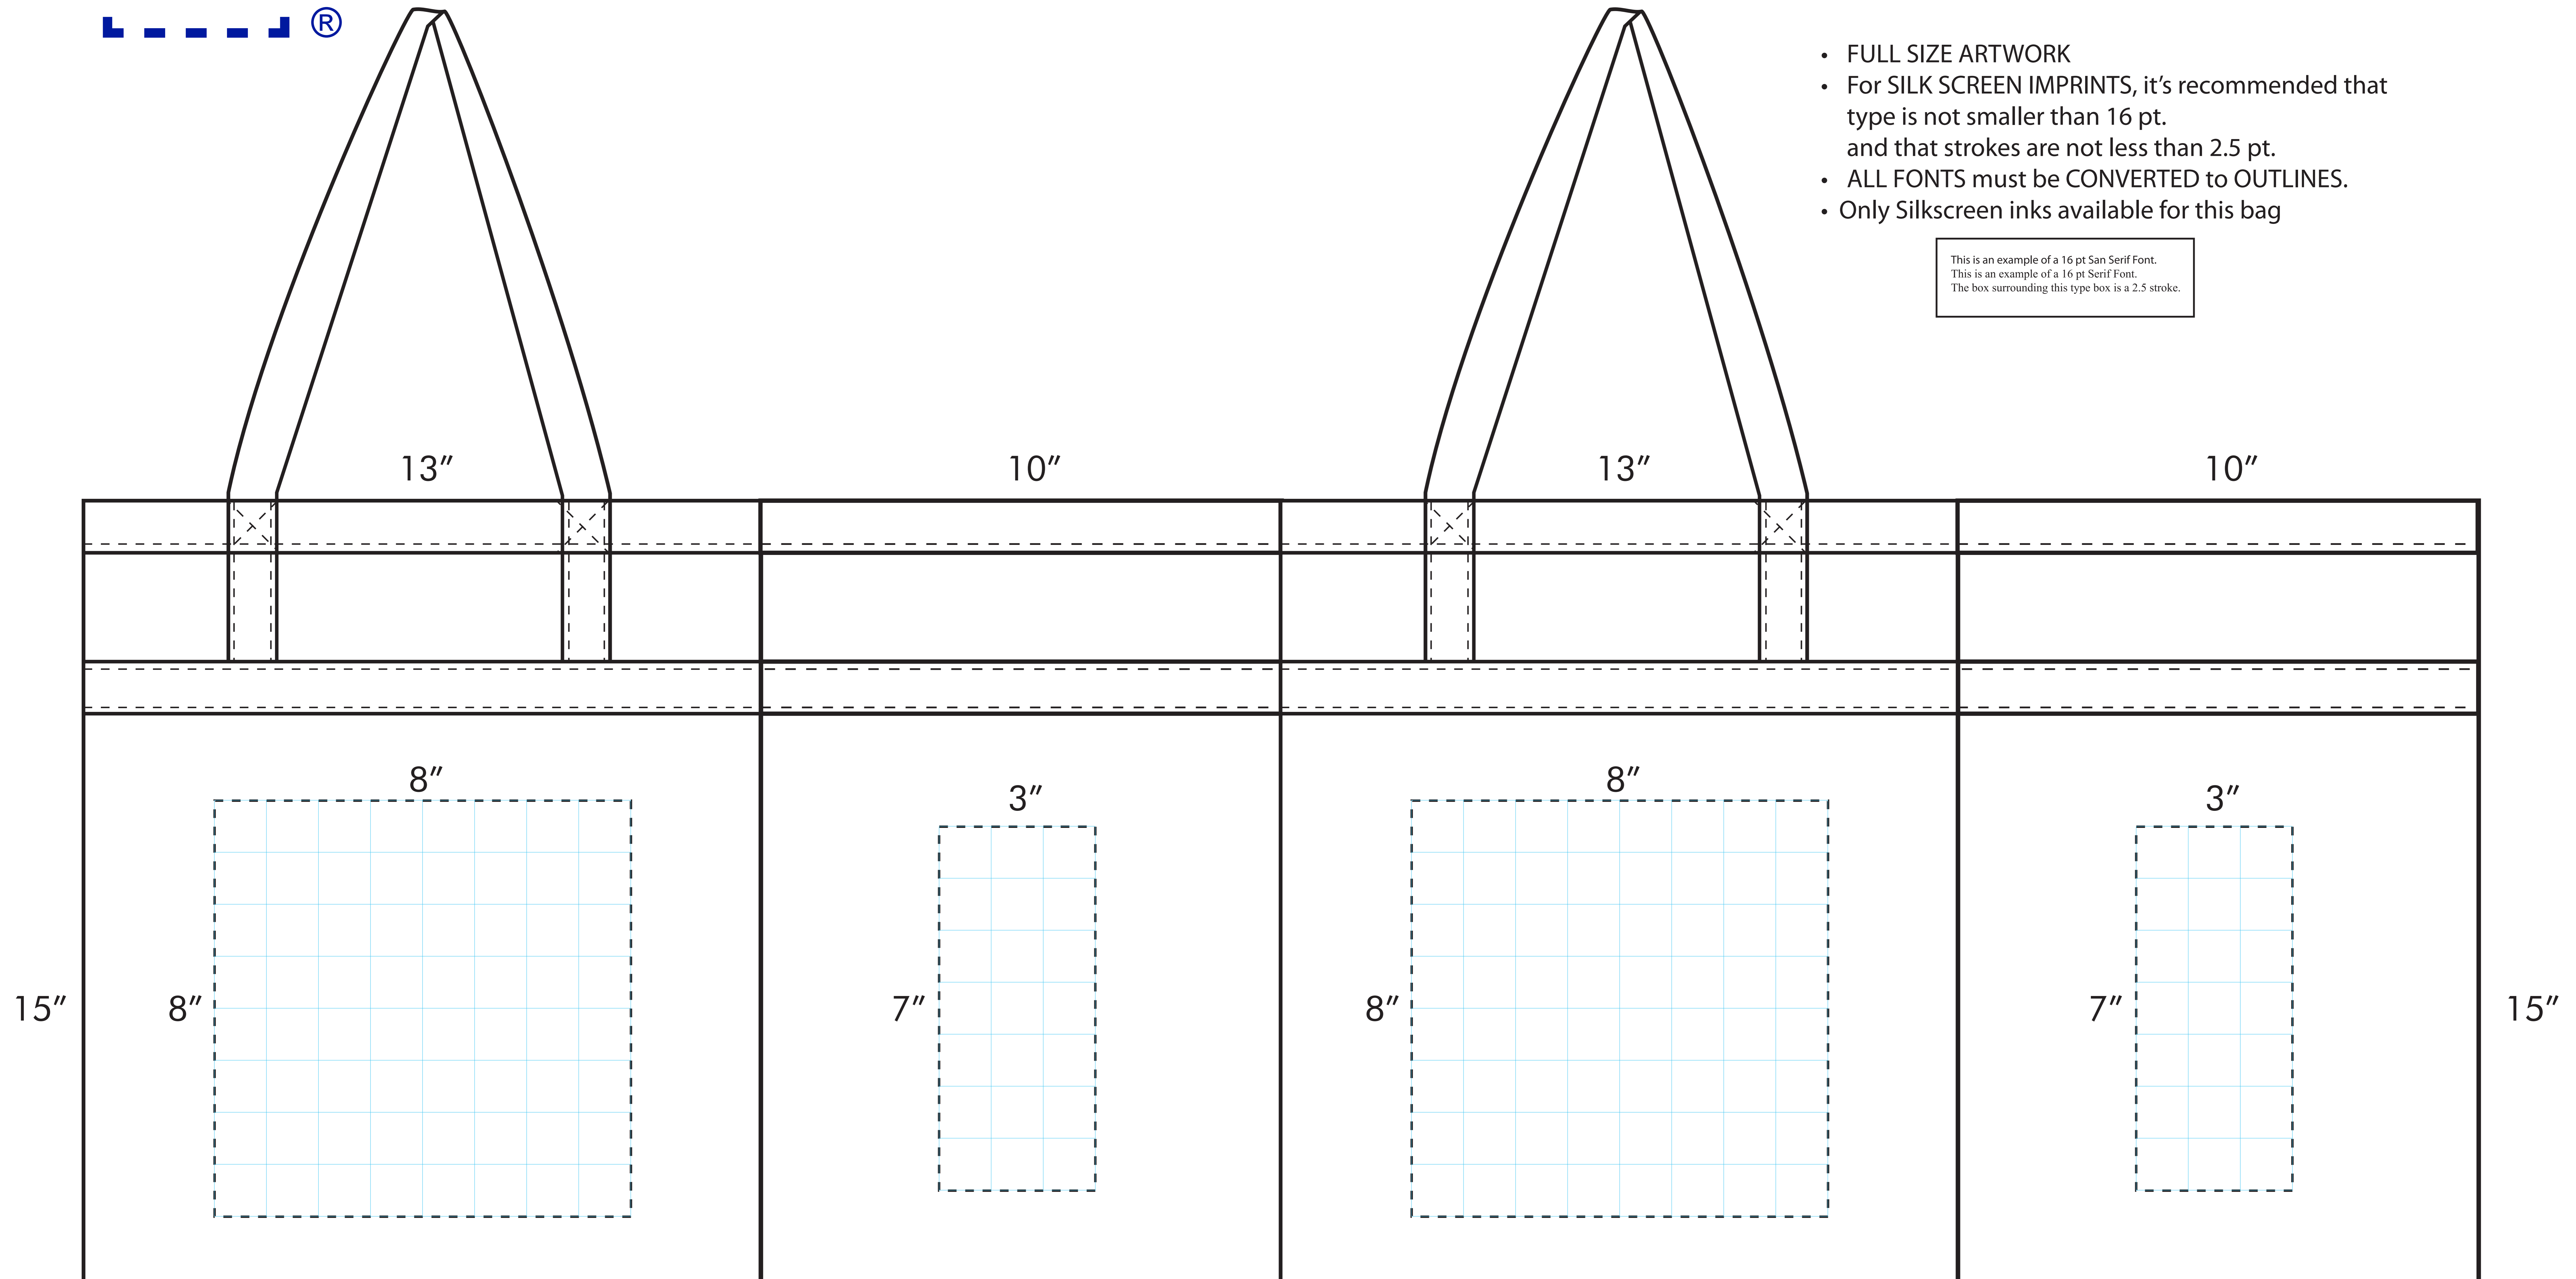

Item# : NWT1315BND

Front and Back Imprint Areas 8" W x 8" H
Gusset 1 and Gusset 2 Imprint Areas: 3" W x 7" H

- FULL SIZE ARTWORK
- For SILK SCREEN IMPRINTS, it's recommended that type is not smaller than 16 pt. and that strokes are not less than 2.5 pt.
- ALL FONTS must be CONVERTED to OUTLINES.
- Only Silkscreen inks available for this bag

This is an example of a 16 pt San Serif Font.
This is an example of a 16 pt Serif Font.
The box surrounding this type box is a 2.5 stroke.

Front Imprint

Gusset 1

Back Imprint

Gusset 2