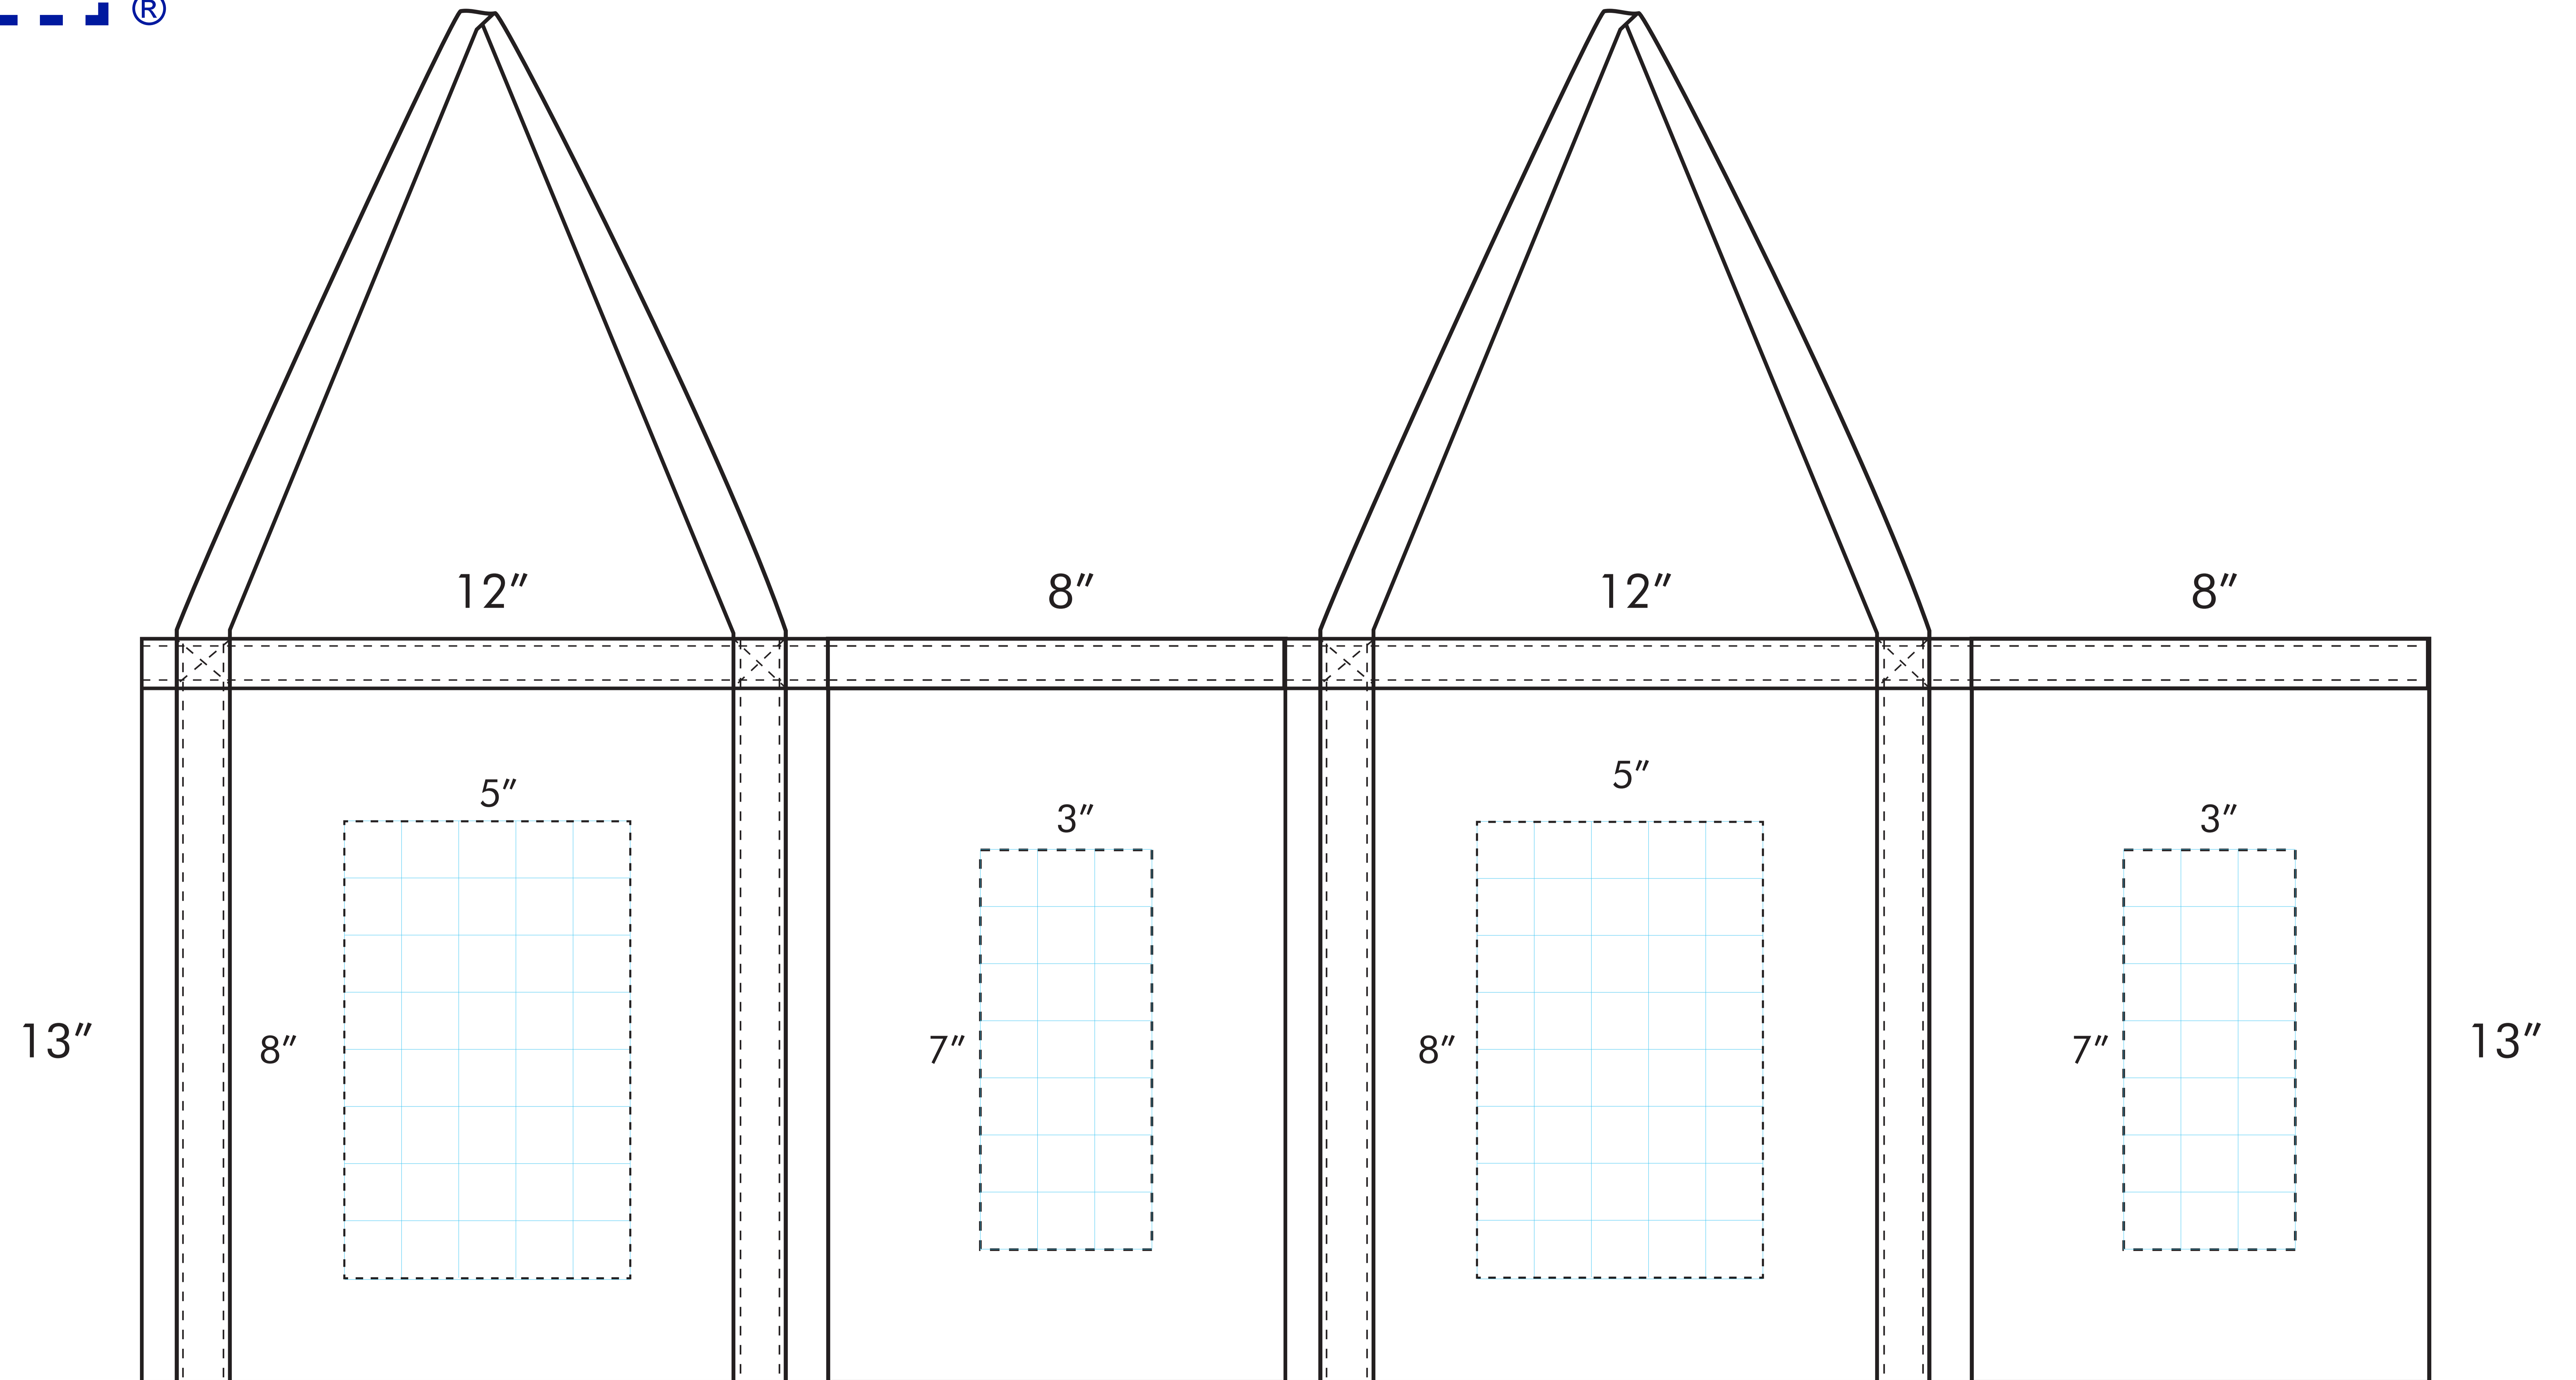

Item# : NWT1213TTEC

Front and Back Imprint Areas 5" W x 8" H
Gusset 1 and Gusset 2 Imprint Areas: 3" W x 7" H

Front Imprint

Gusset 1

Back Imprint

Gusset 2