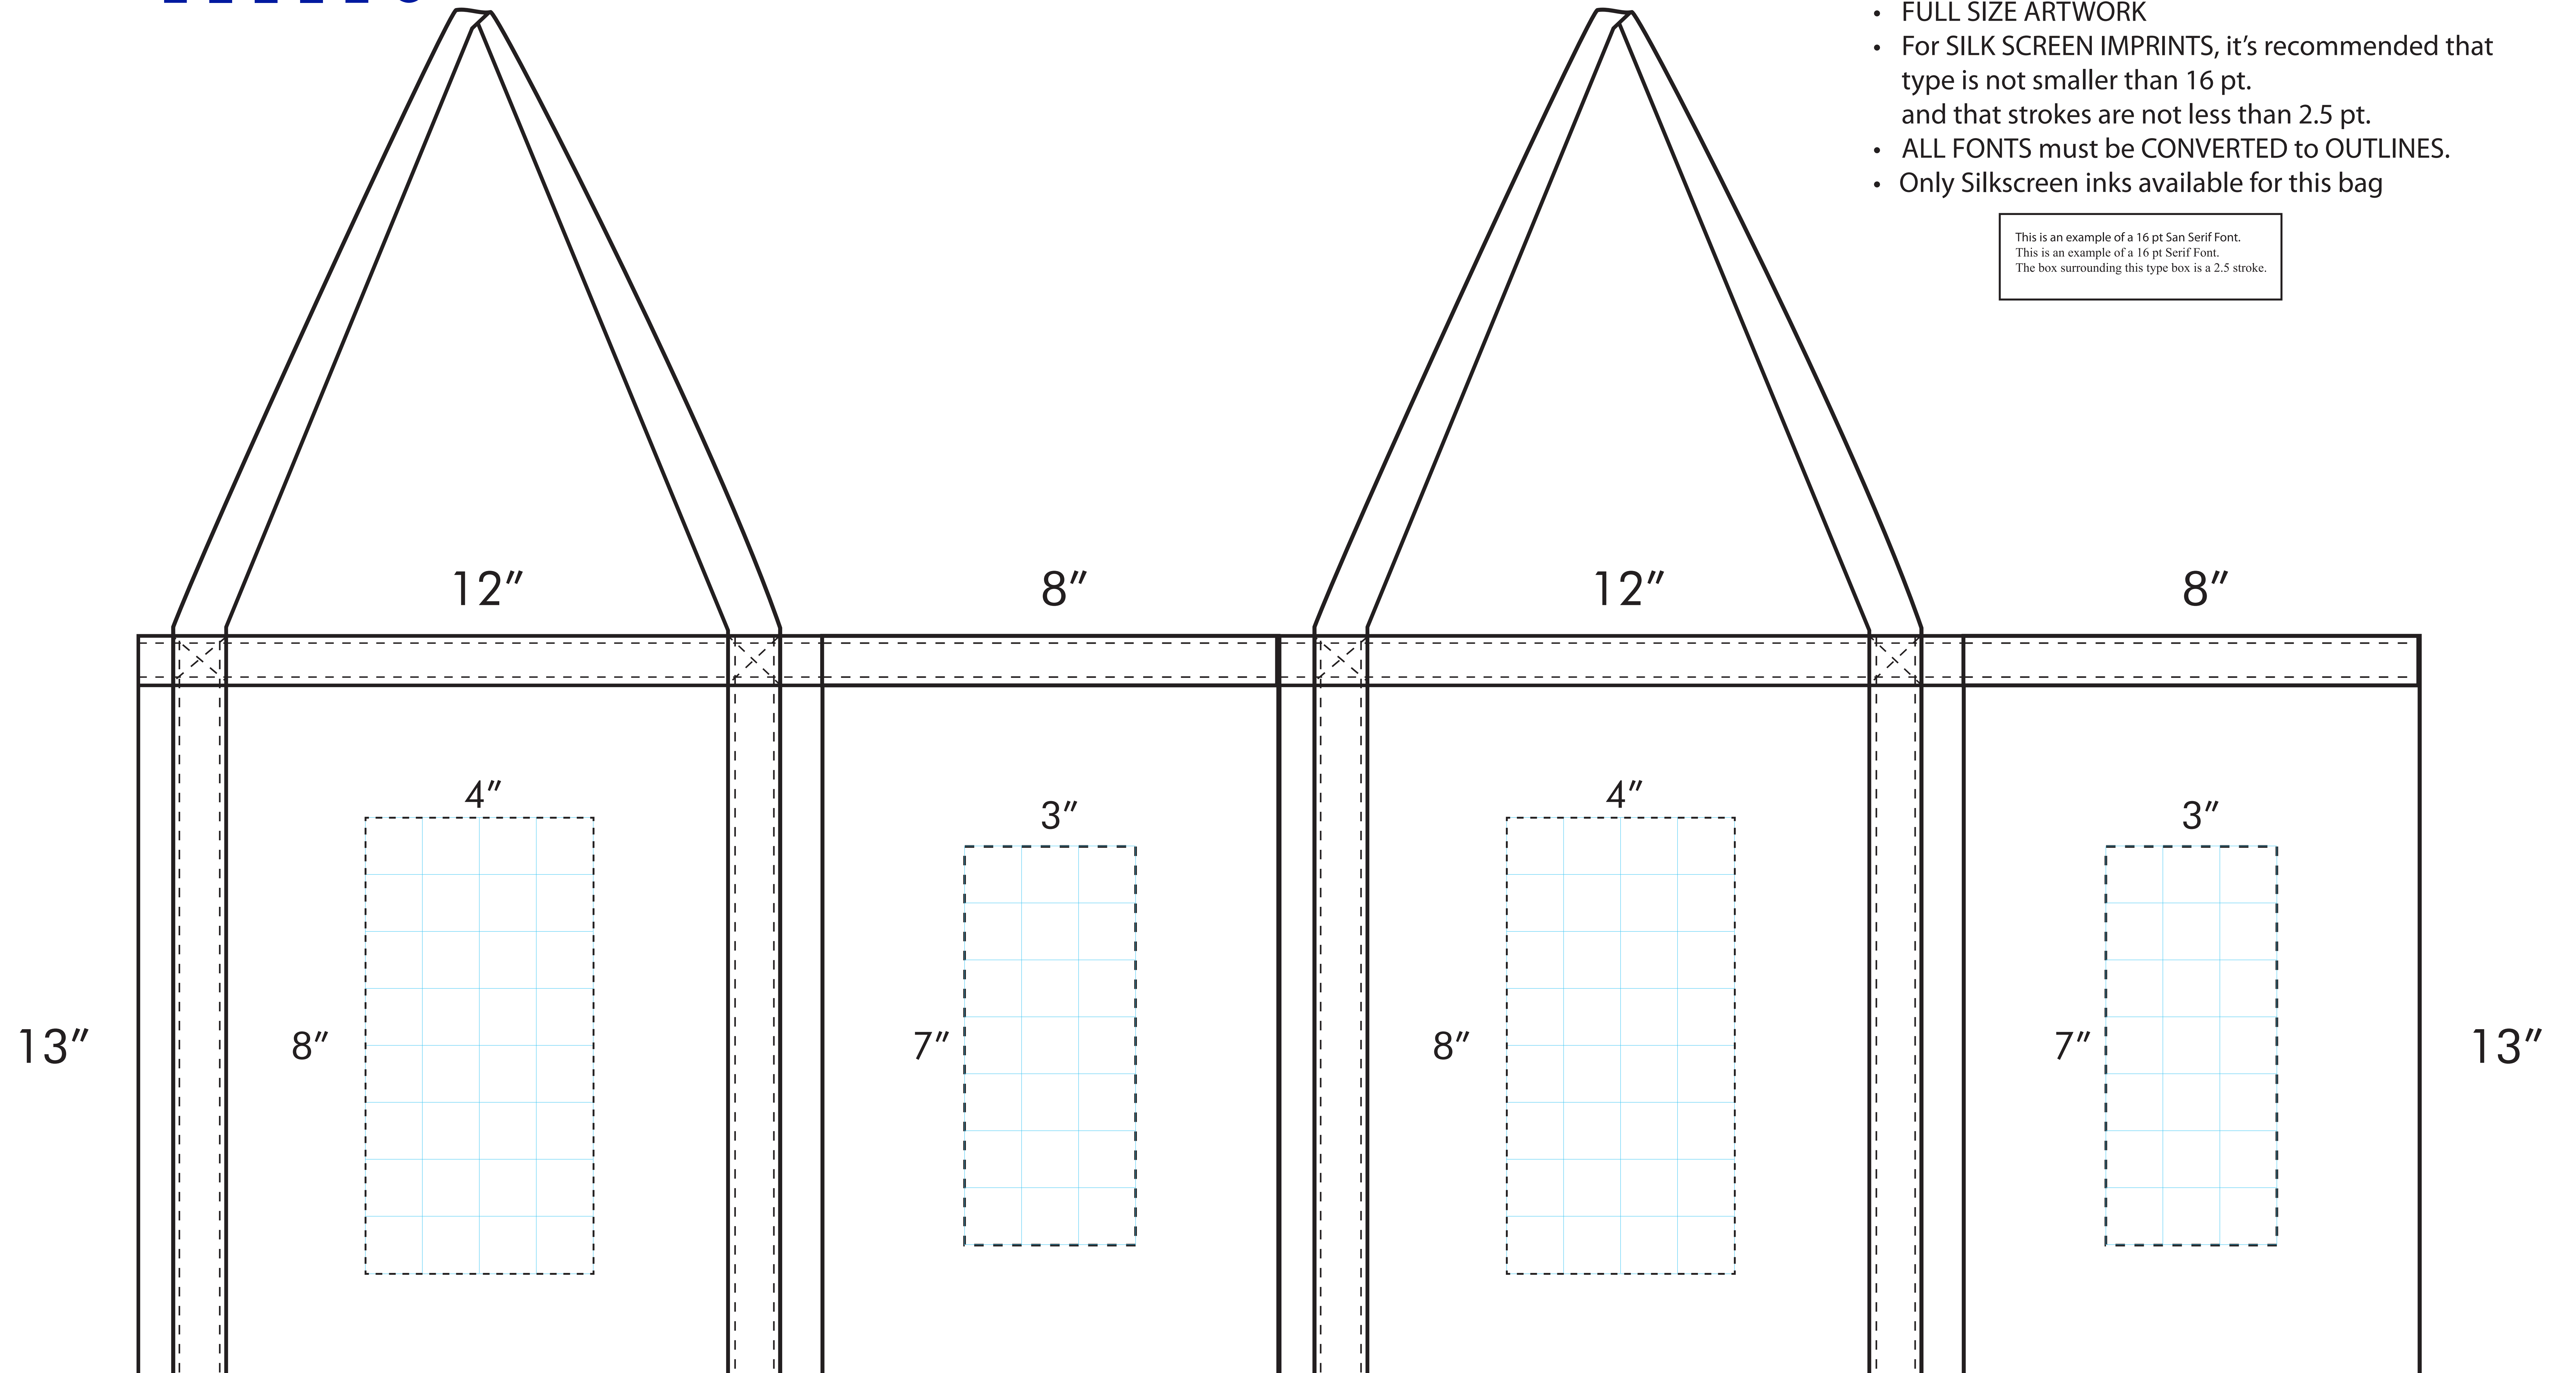

Item# : NWT1213H

Front and Back Imprint Areas 4" W x 8" H

Gusset 1 and Gusset 2 Imprint Areas: 3" W x 7" H

- FULL SIZE ARTWORK
- For SILK SCREEN IMPRINTS, it's recommended that type is not smaller than 16 pt. and that strokes are not less than 2.5 pt.
- ALL FONTS must be CONVERTED to OUTLINES.
- Only Silkscreen inks available for this bag

This is an example of a 16 pt San Serif Font.
This is an example of a 16 pt Serif Font.
The box surrounding this type box is a 2.5 stroke.

Front Imprint

Gusset 1

Back Imprint

Gusset 2