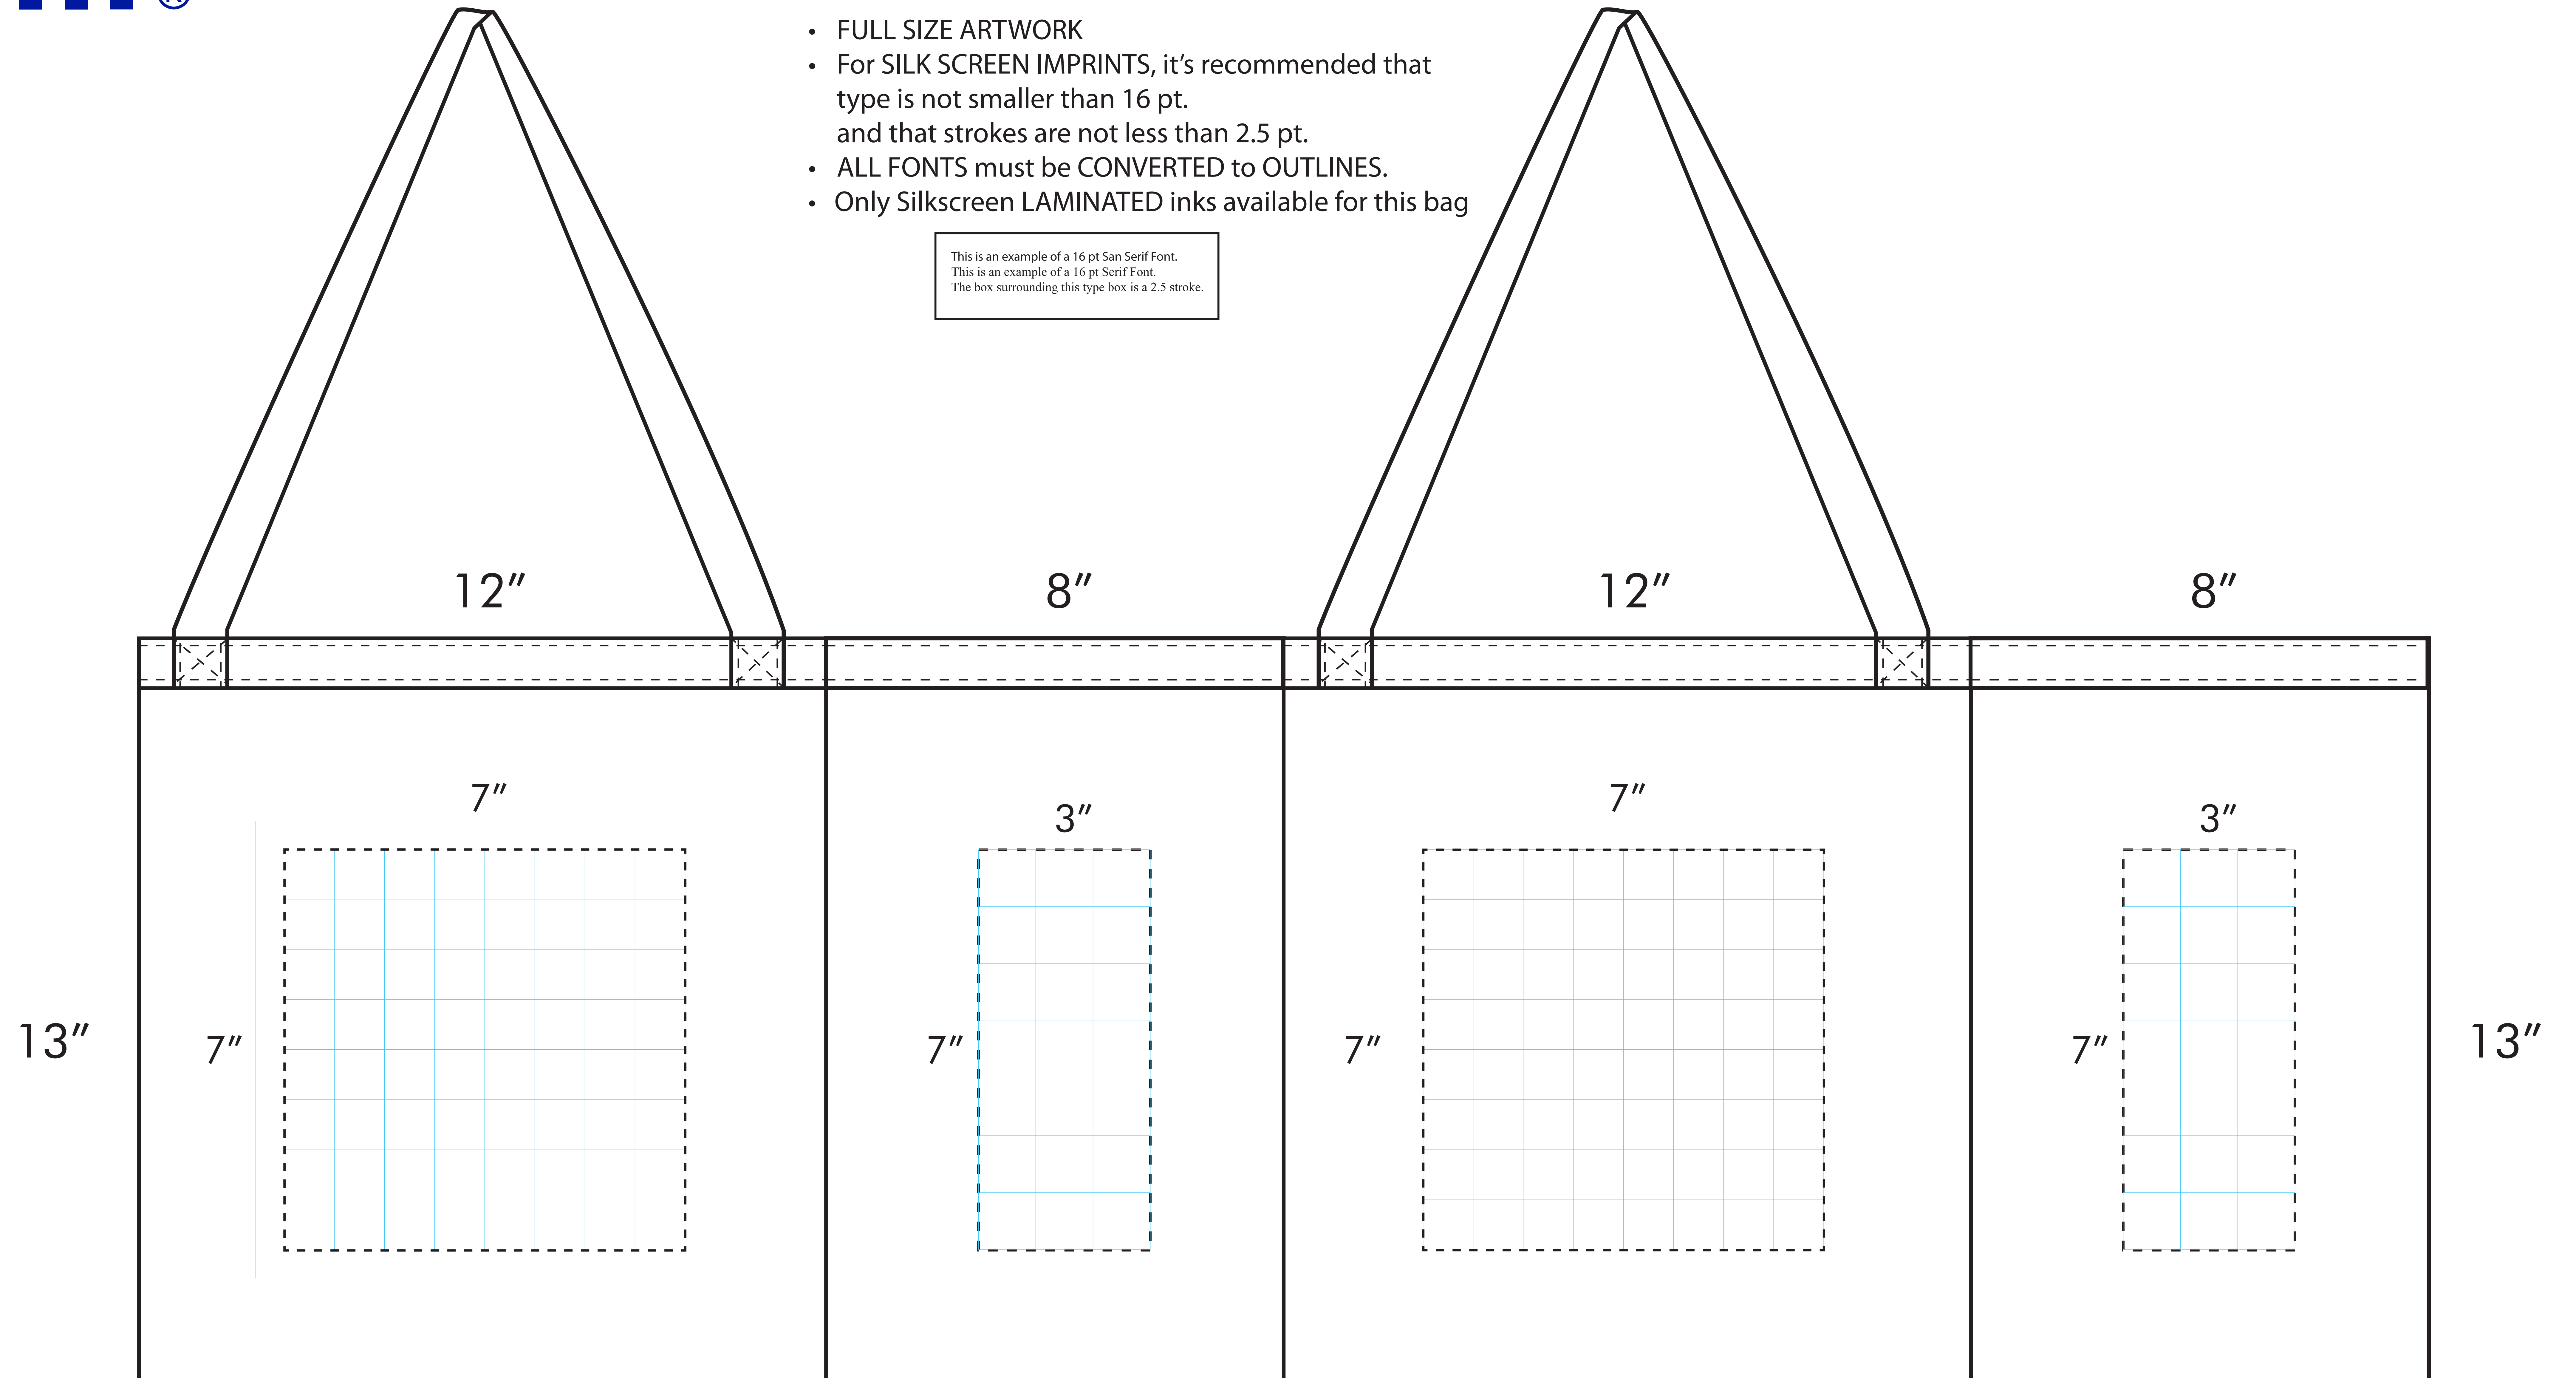

Front Imprint

Gusset 1

Back Imprint

Gusset 2