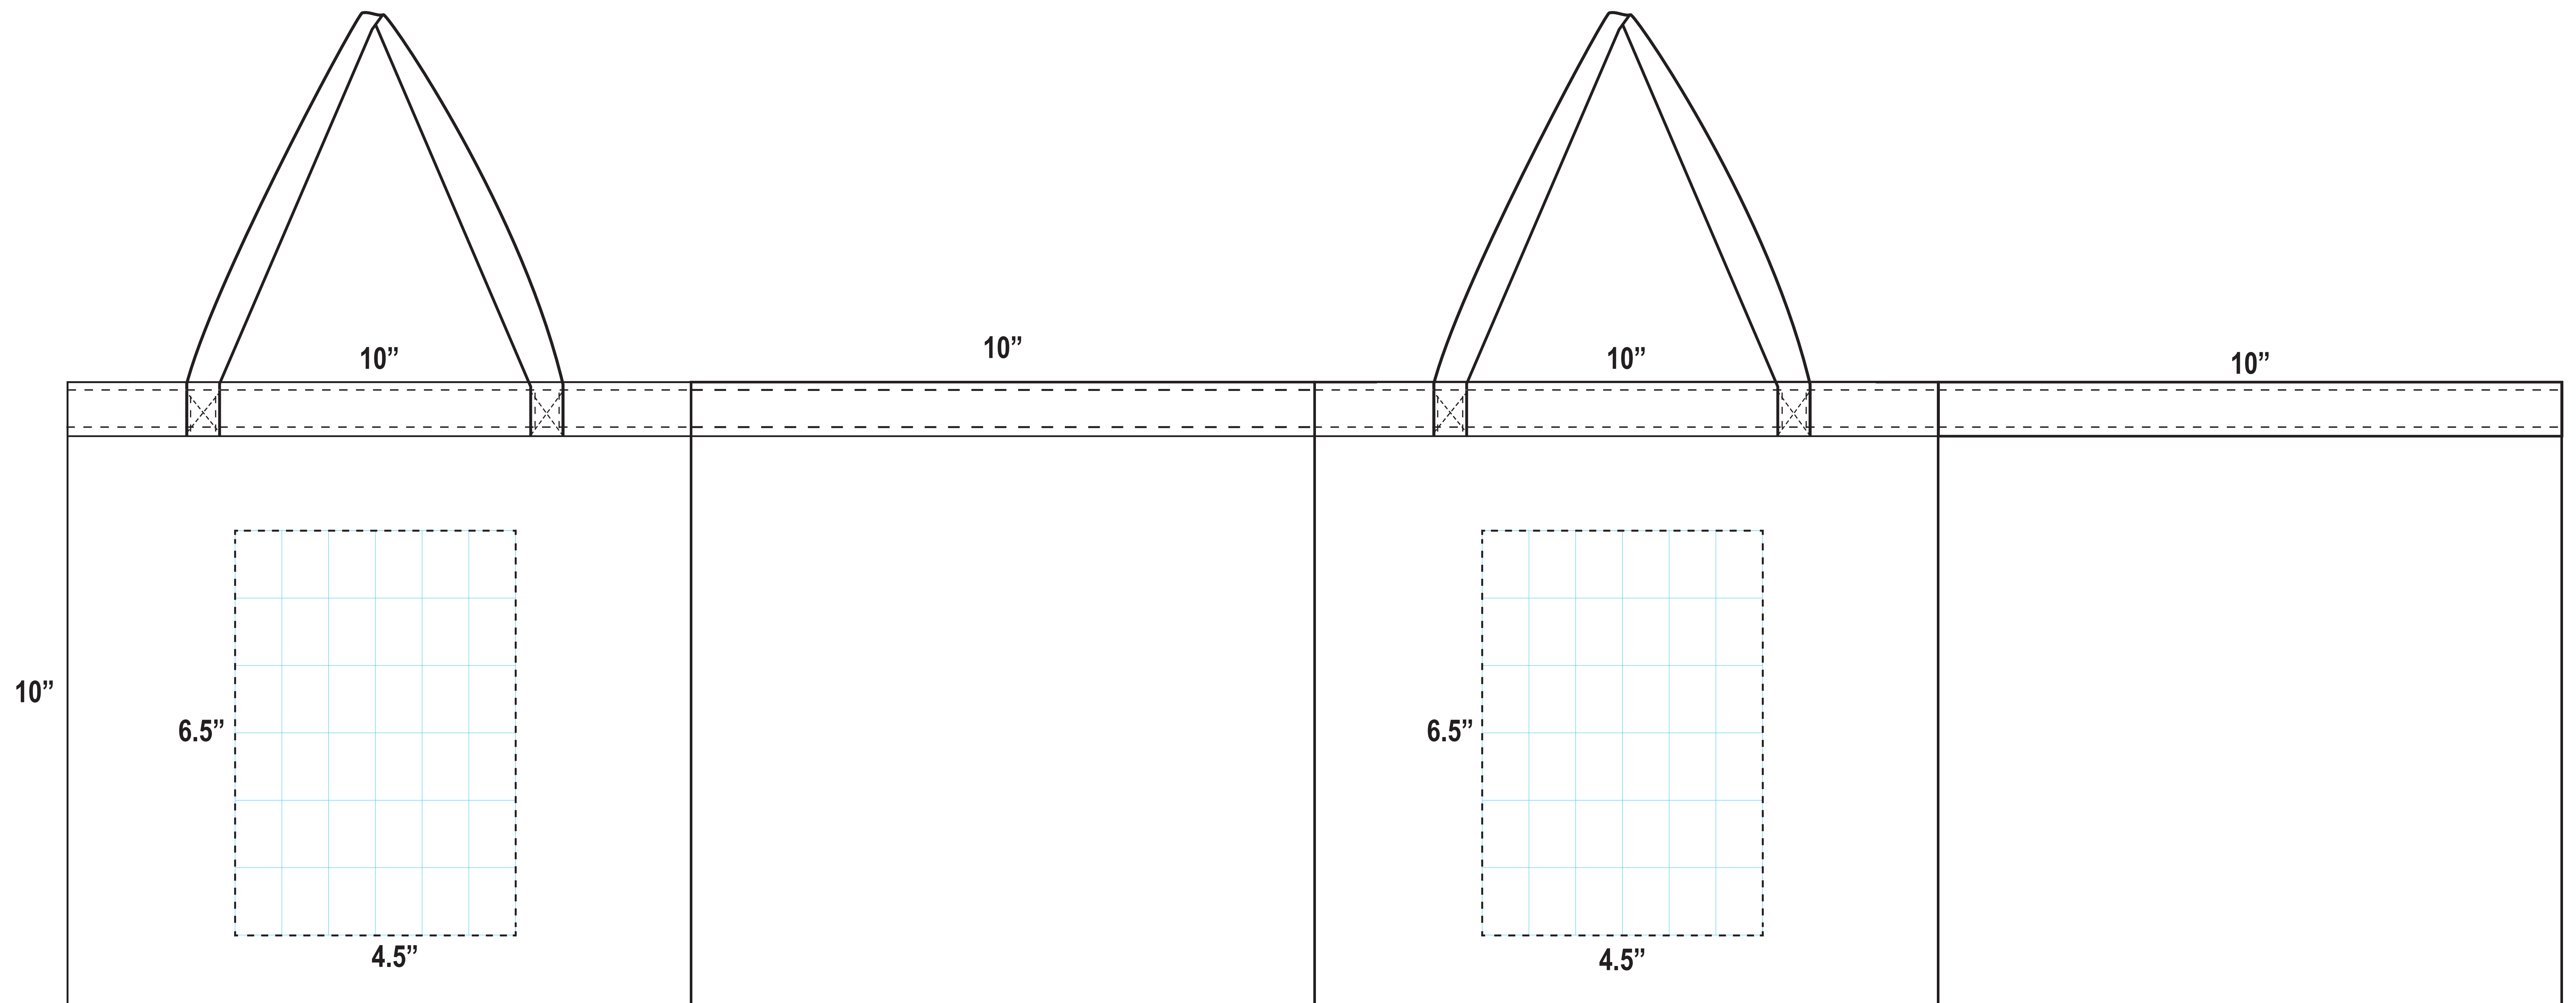

Item# : NWT1010

Front and Back Imprint Areas 10" W x 10" H
Gusset printing is NOT available on this bag

- FULL SIZE ARTWORK
- For SILK SCREEN IMPRINTS, it's recommended that type is not smaller than 16 pt. and that strokes are not less than 2.5 pt.
- ALL FONTS must be CONVERTED to OUTLINES.
- Only Silkscreen inks available for this bag

This is an example of a 16 pt San Serif Font.
This is an example of a 16 pt Serif Font.
The box surrounding this type box is a 2.5 stroke.

Front Imprint

Gusset 1

Back Imprint

Gusset 2