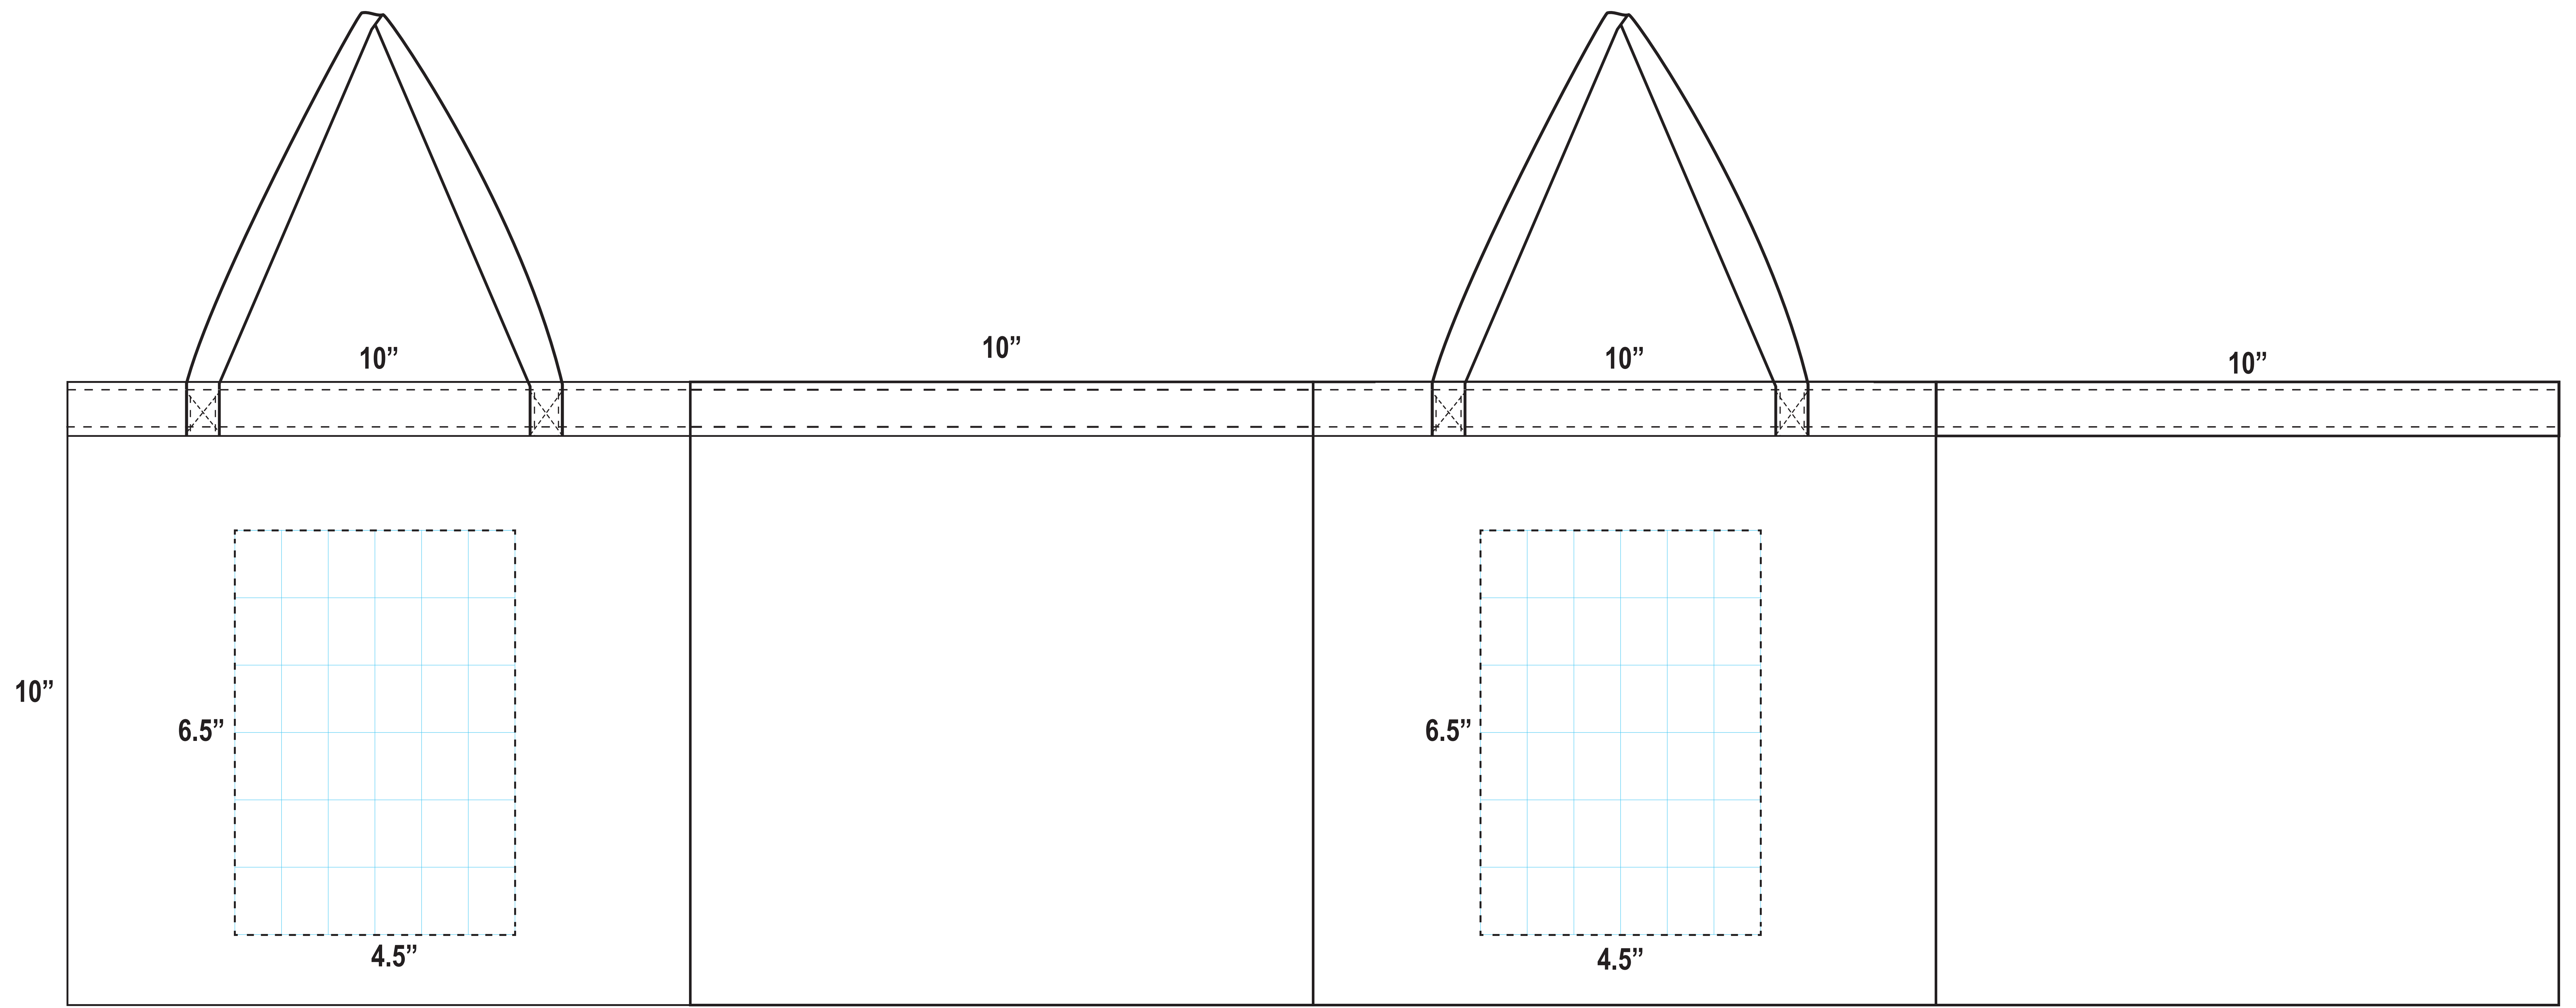

**Item# : NWT1010EC**

Front and Back Imprint Areas 10" W x 10" H  
Gusset printing is NOT available on this bag

- FULL SIZE ARTWORK
- For SILK SCREEN IMPRINTS, it's recommended that type is not smaller than 16 pt. and that strokes are not less than 2.5 pt.
- ALL FONTS must be CONVERTED to OUTLINES.
- Only Silkscreen inks available for this bag

This is an example of a 16 pt San Serif Font.  
This is an example of a 16 pt Serif Font.  
The box surrounding this type box is a 2.5 stroke.

**Front Imprint**

**Gusset 1**

**Back Imprint**

**Gusset 2**