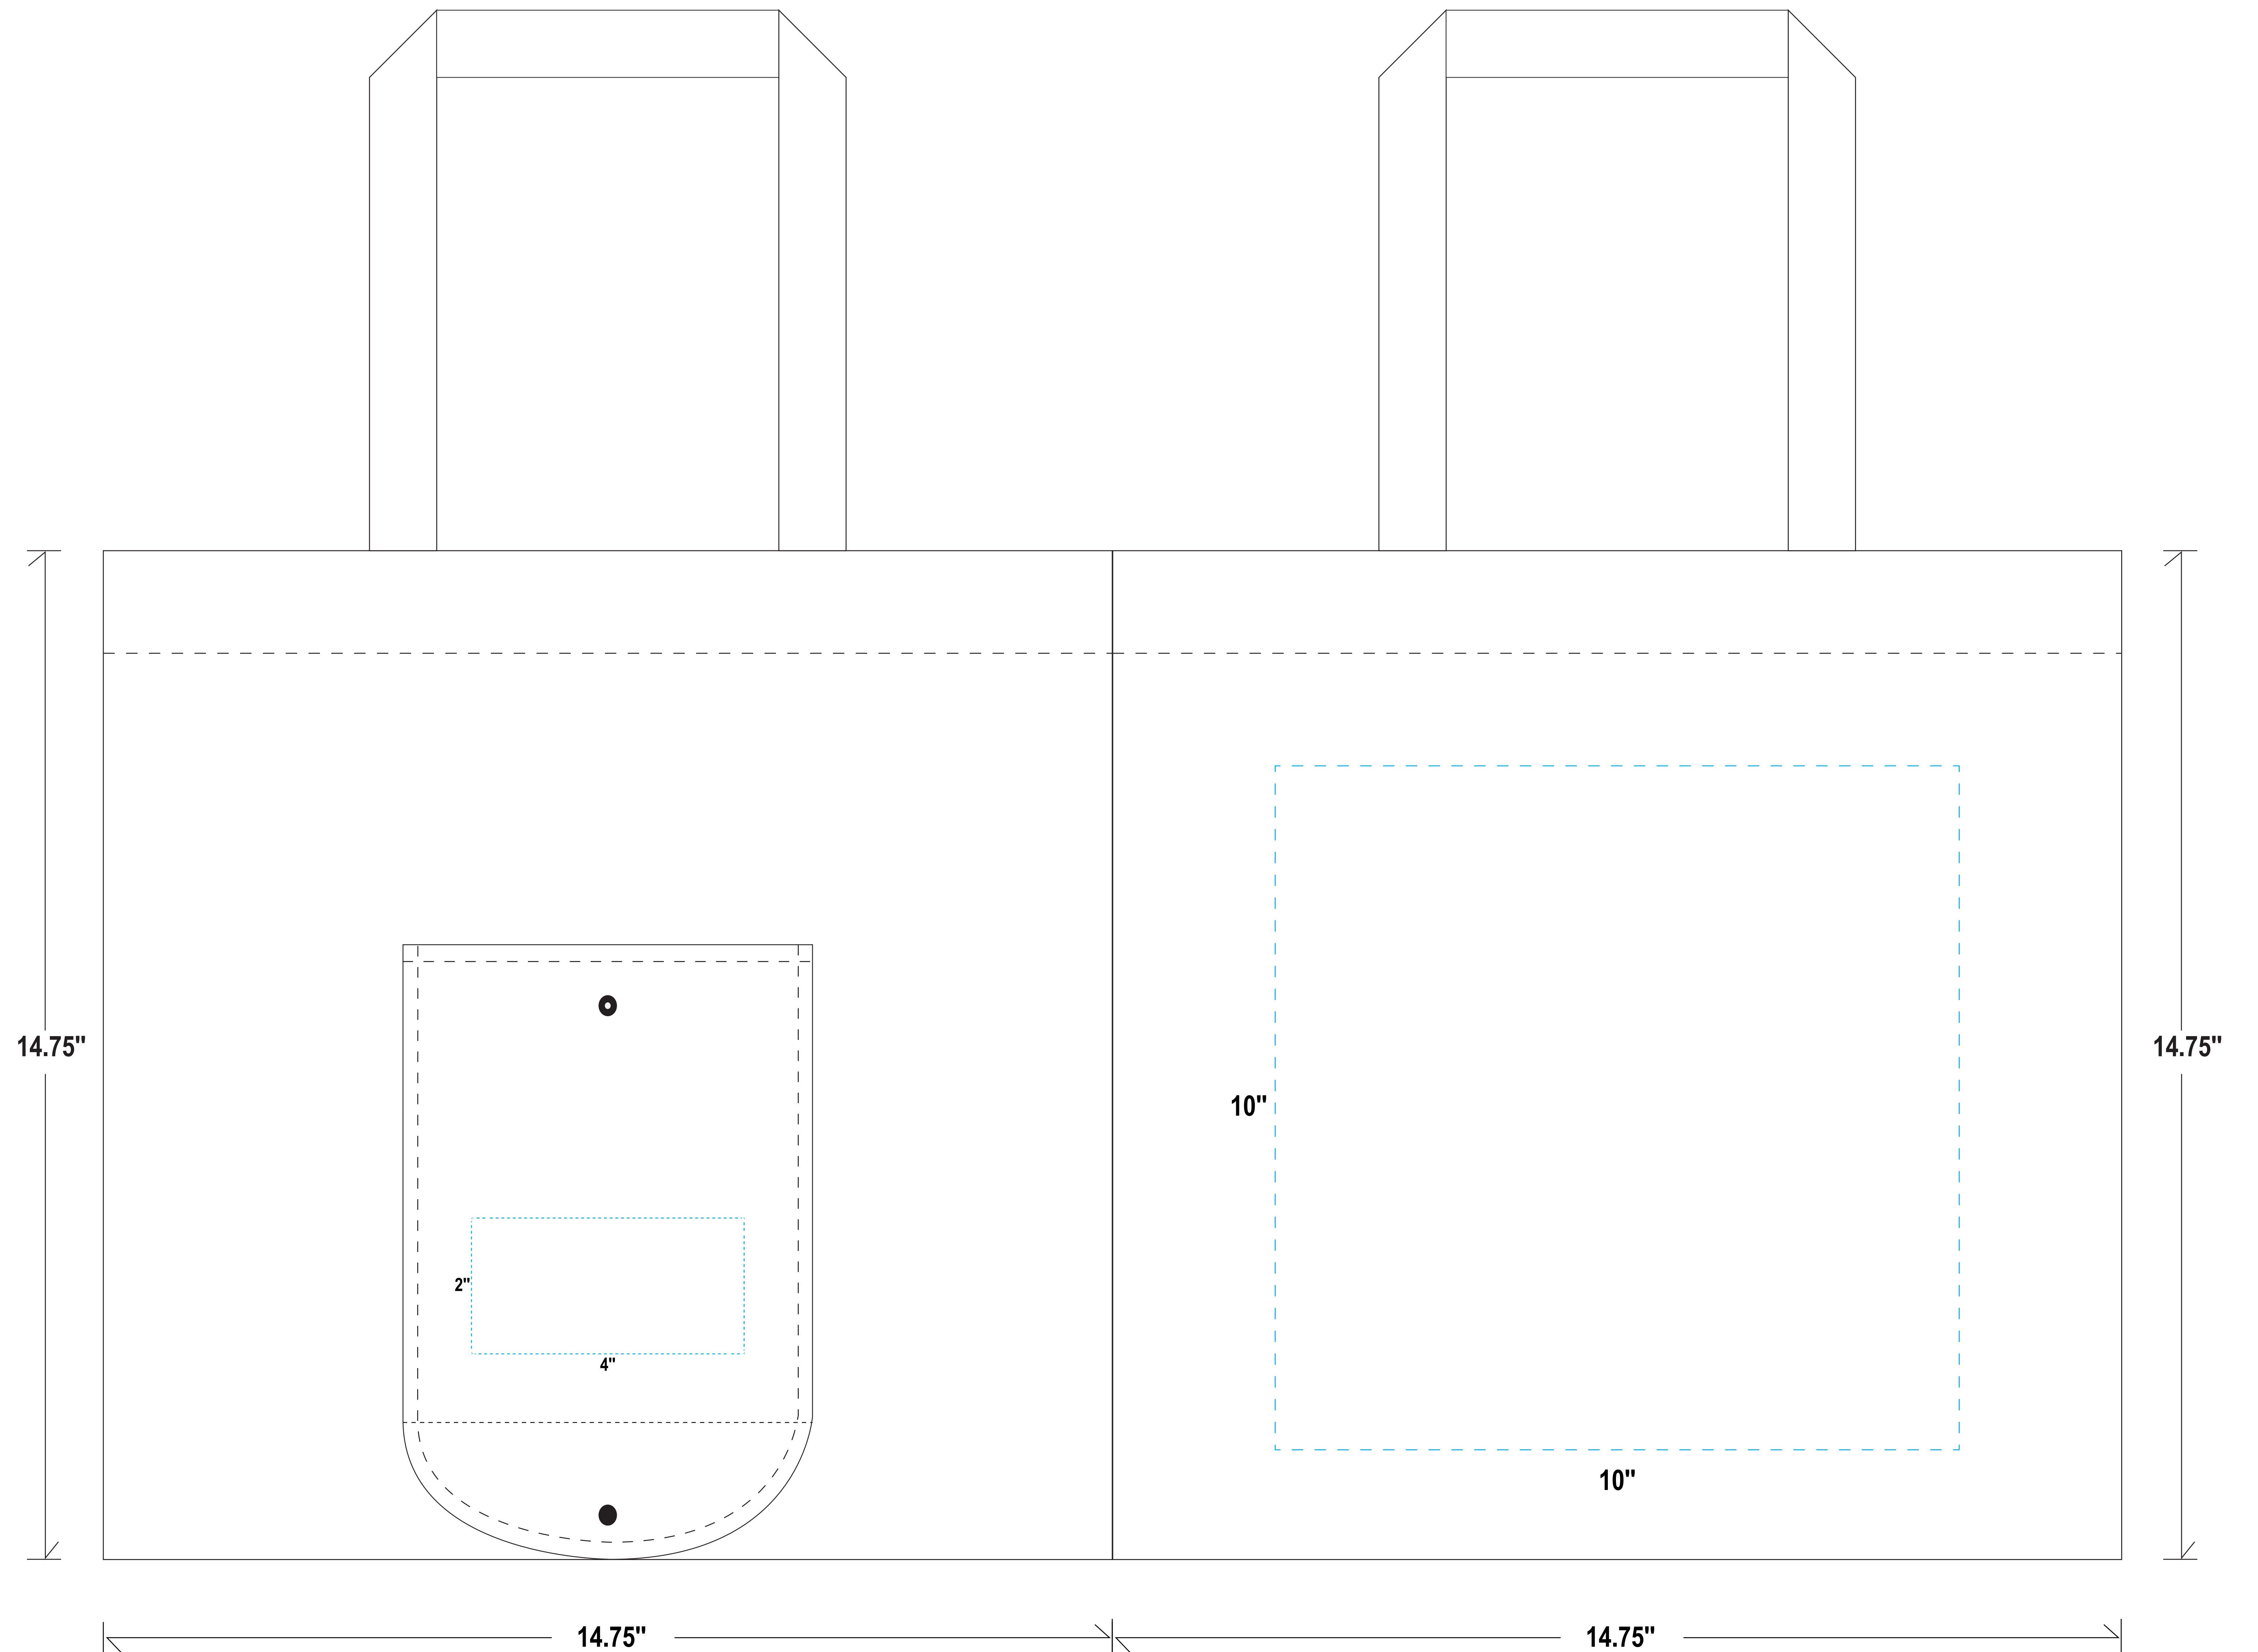

# NWFT1414

**Finished Size : 14.75" x 14.75"**

**Maximum Print Area: 10" x 10" on Back of the bag**

**Maximum Print Area: 4" x 2" on Front folded pouch**

**BLUE DOTTED LINE INDICATES PRINT AREA**

**Front Imprint**

**Back Imprint**

**Front folded pouch**