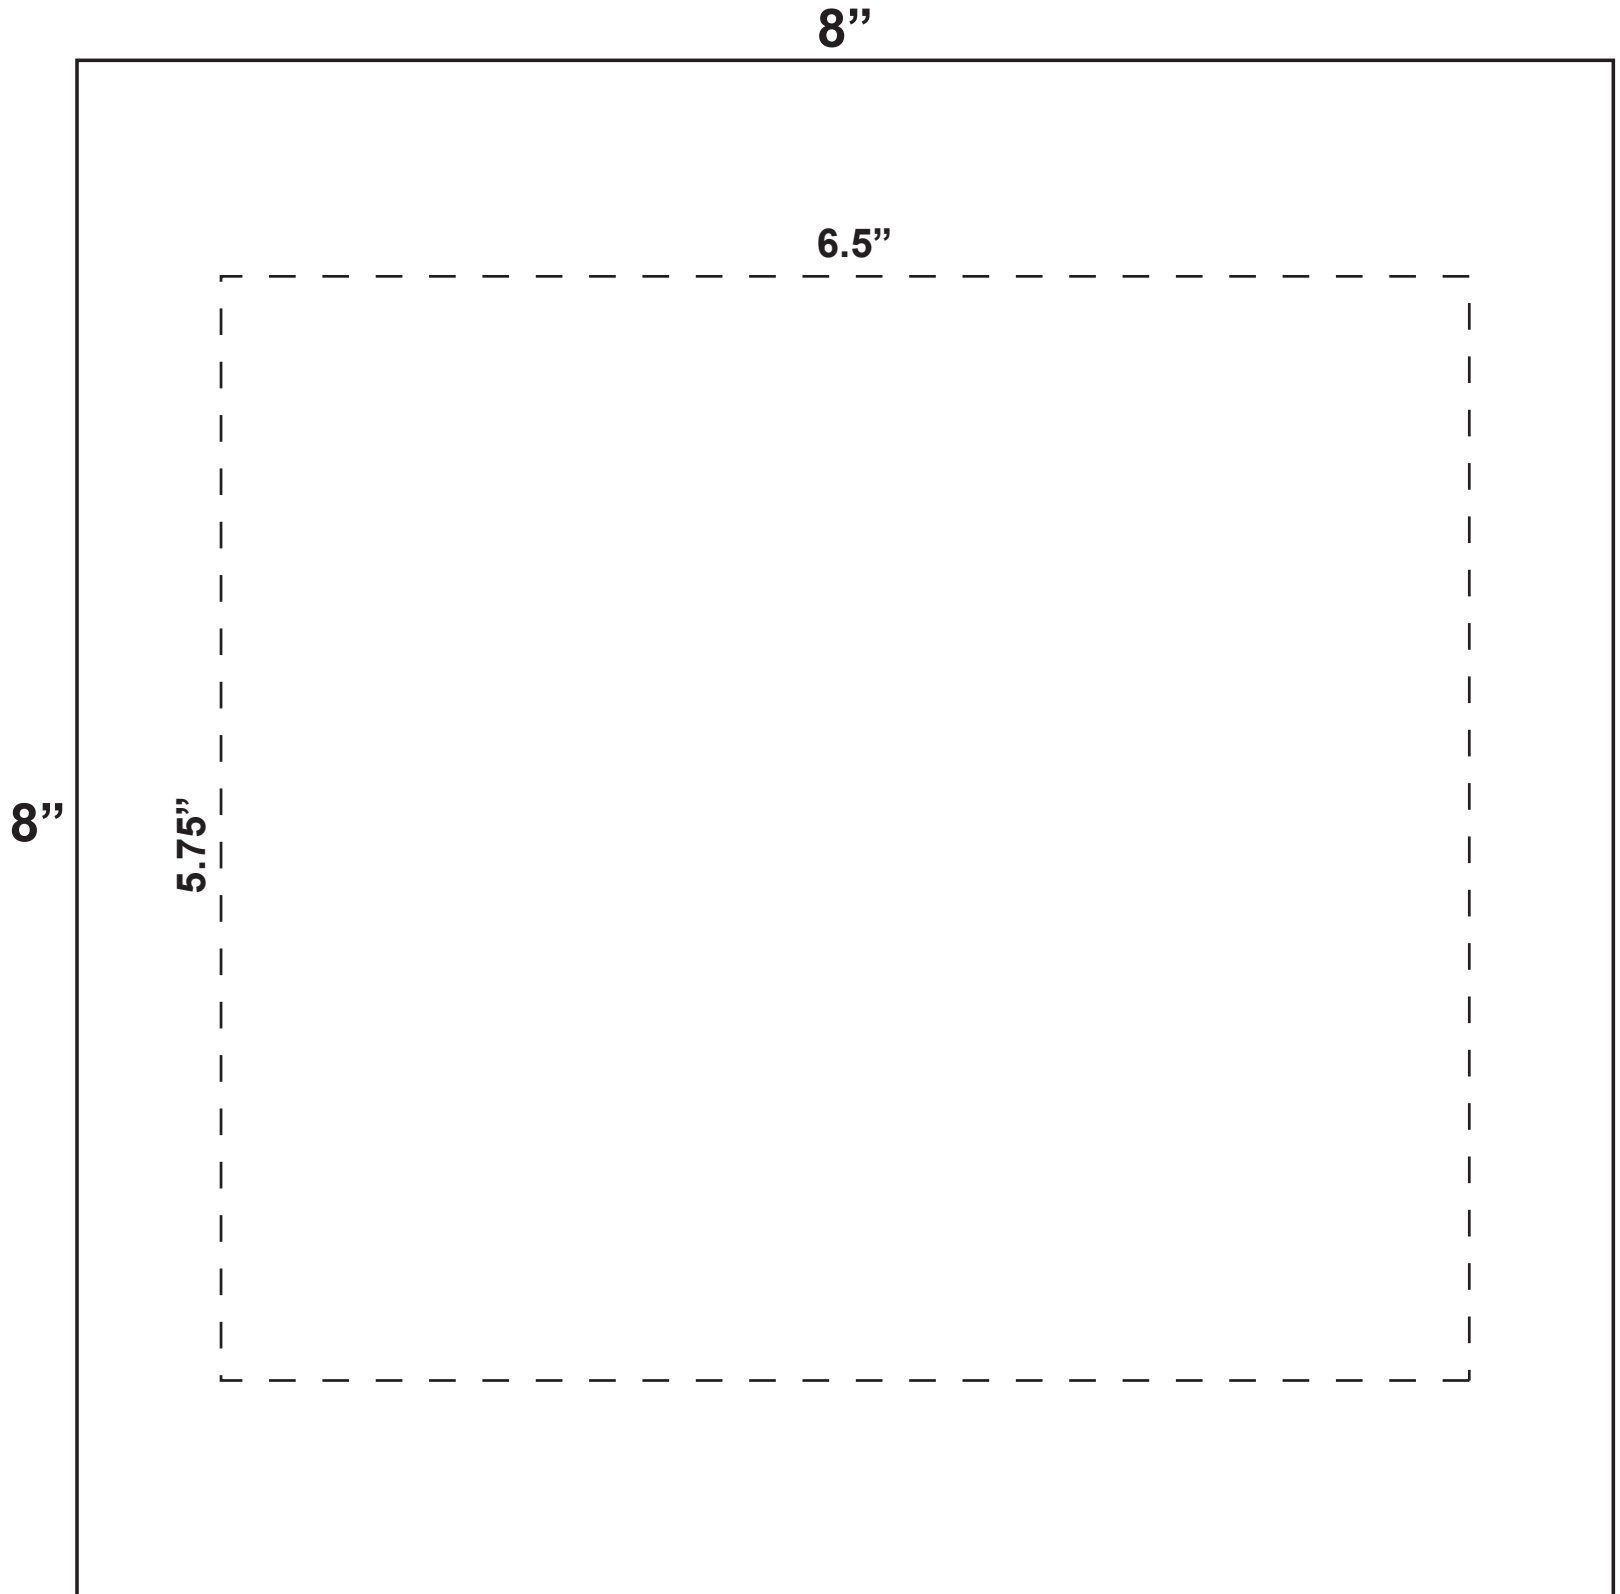

Item# : NKGB88

Finished Size: 8"x8"x3.5"

Top Imprint Area : 6.5"W X 5.75" H

Top of Box