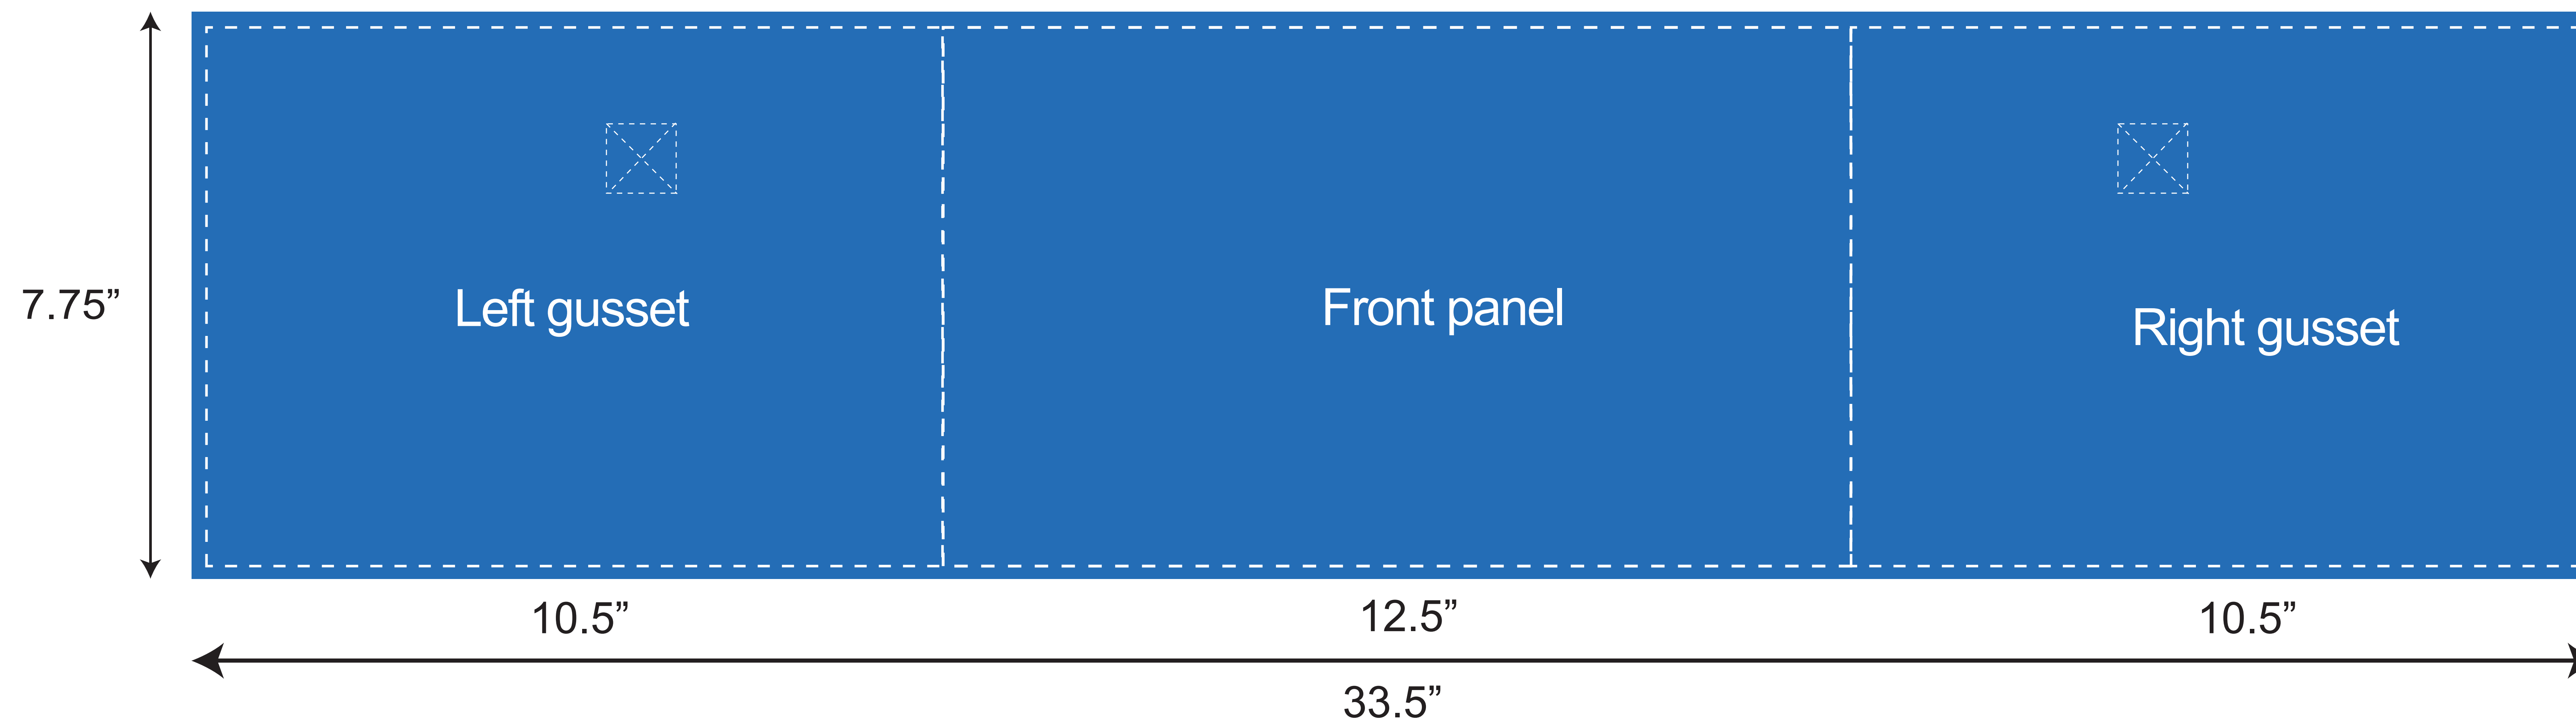

Item# : IPT600108

Art Placement

stock 600D fabric

Template

Provide artwork to cover the entire blue area of the template. Artwork outside the dotted line will be hidden by piping and stitching