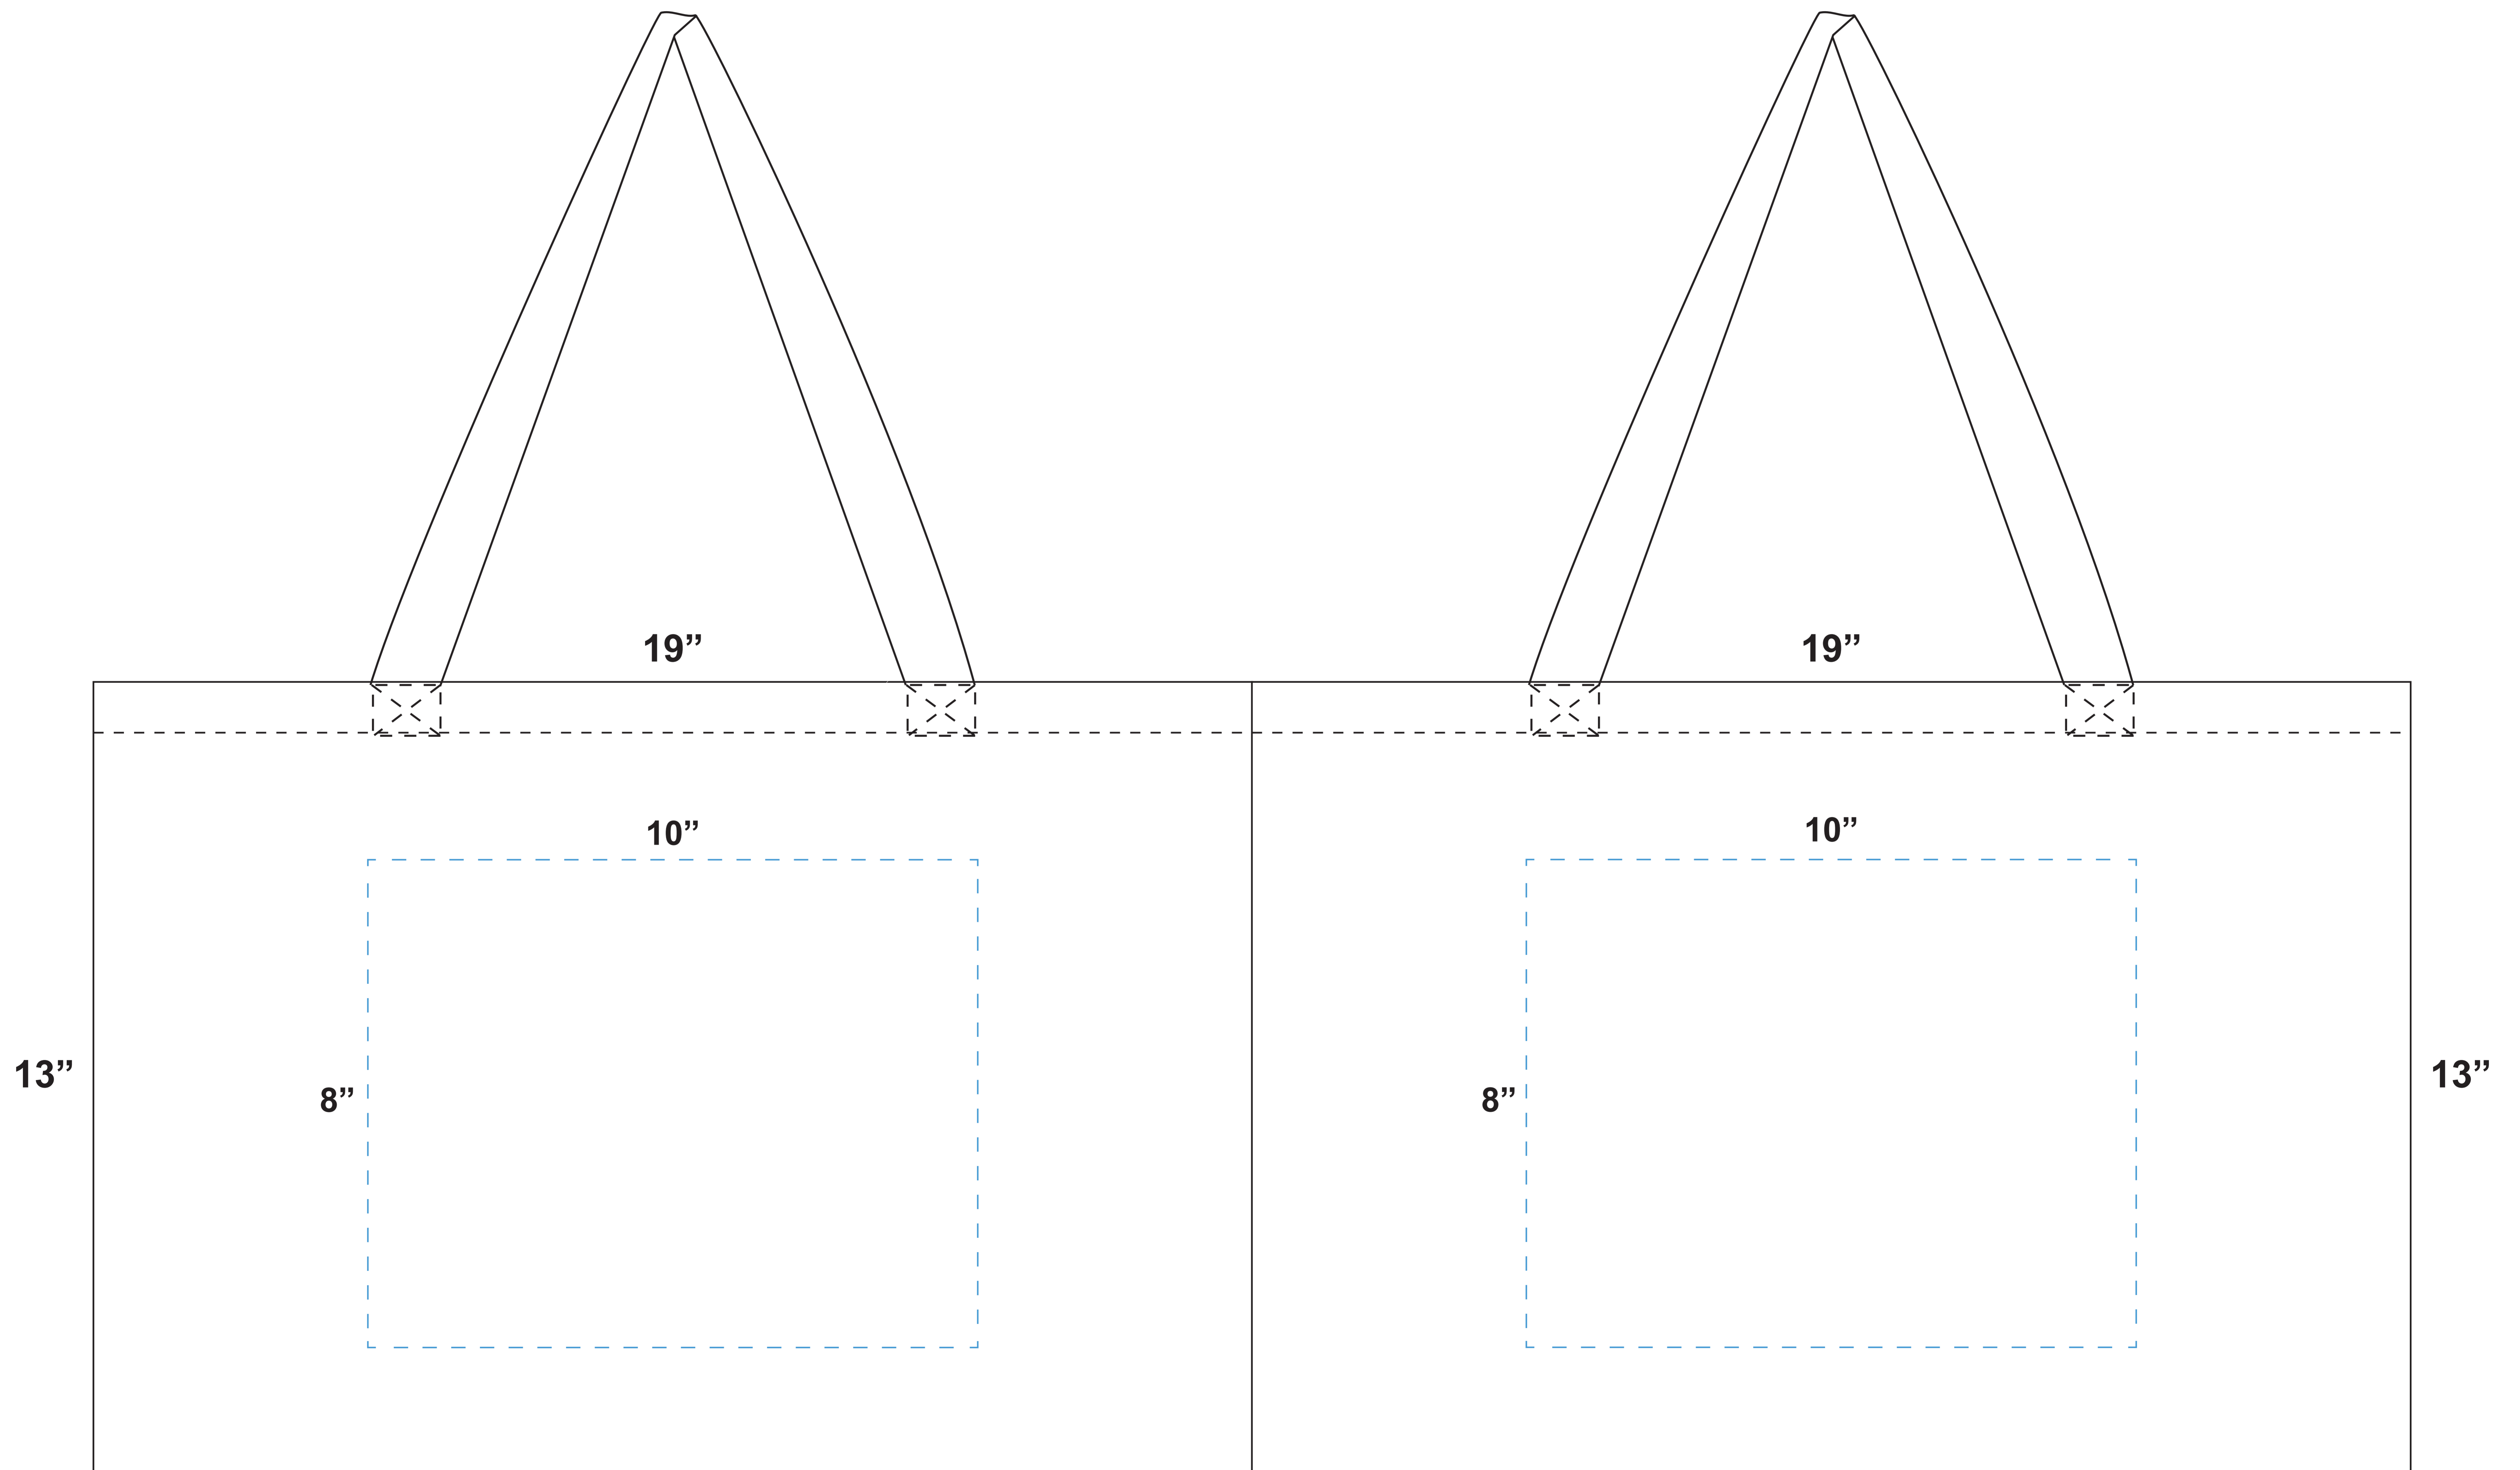

FT1913

Finished Size: 19" x 3" x 13"
Maximum Print Area : 10" x 8"

Front Imprint

Back Imprint