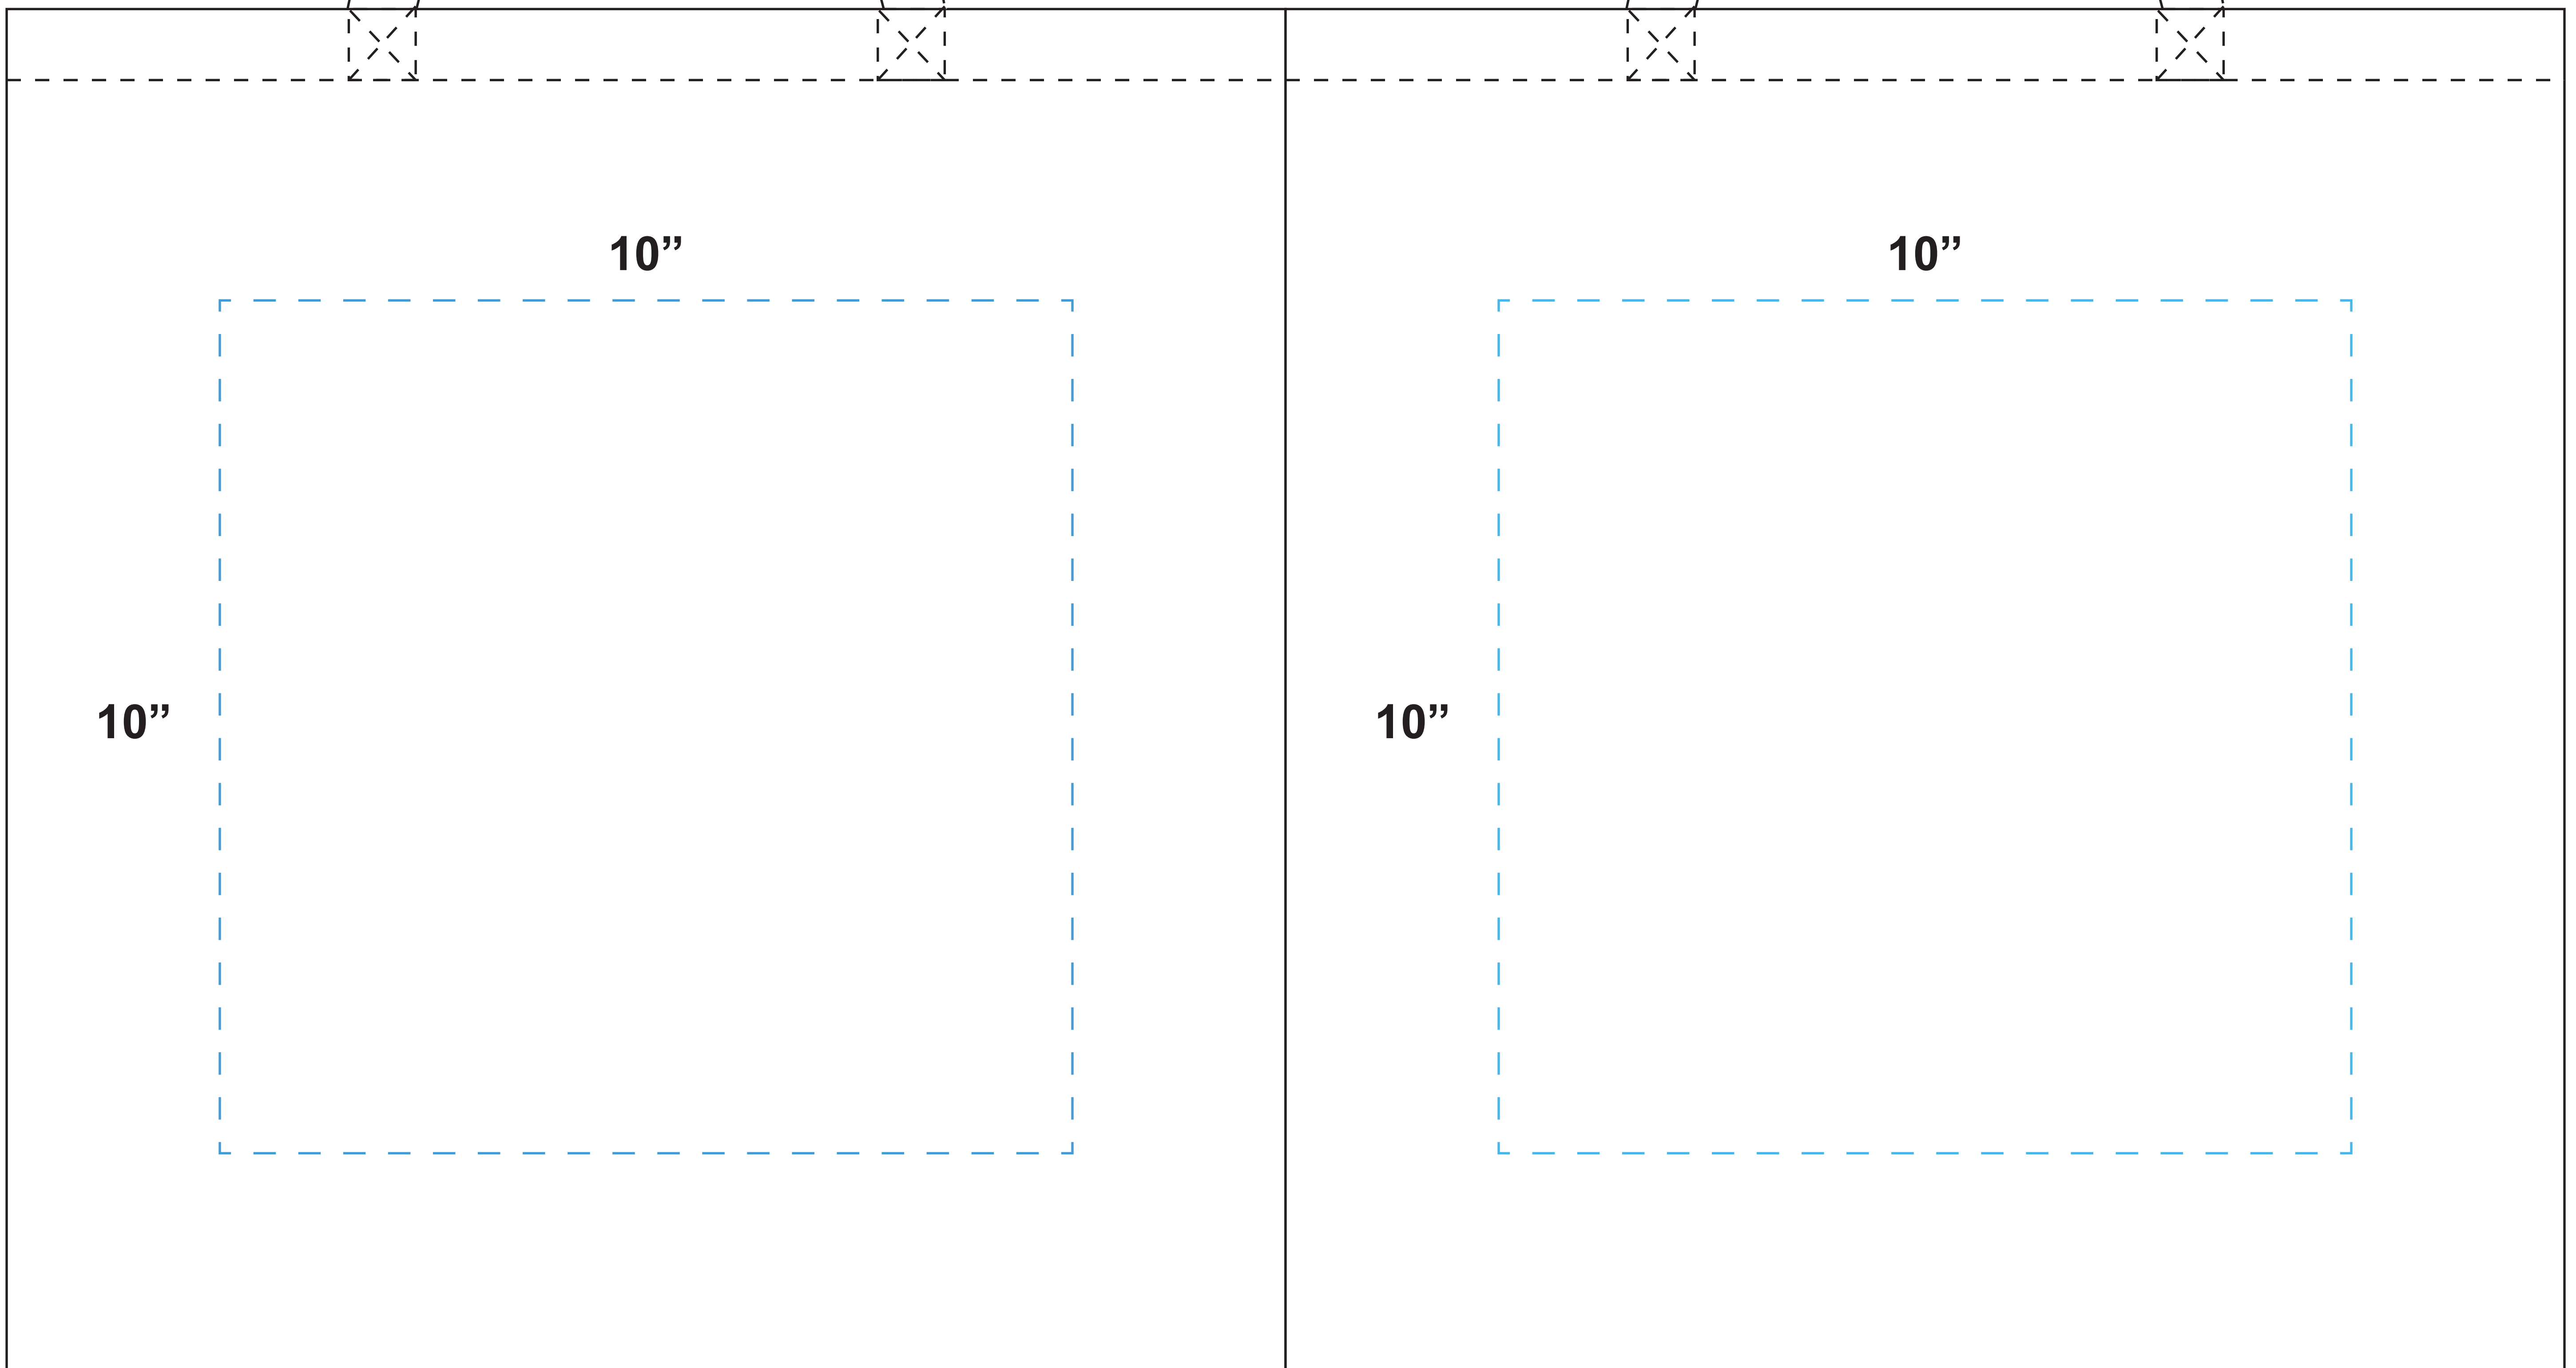

CTL1516SH

Finished Size: 15" x 16"

Maximum Print Area : 10" x 10"

15"

15"

16"

10"

10"

10"

10"

16"

Front Imprint

Back Imprint