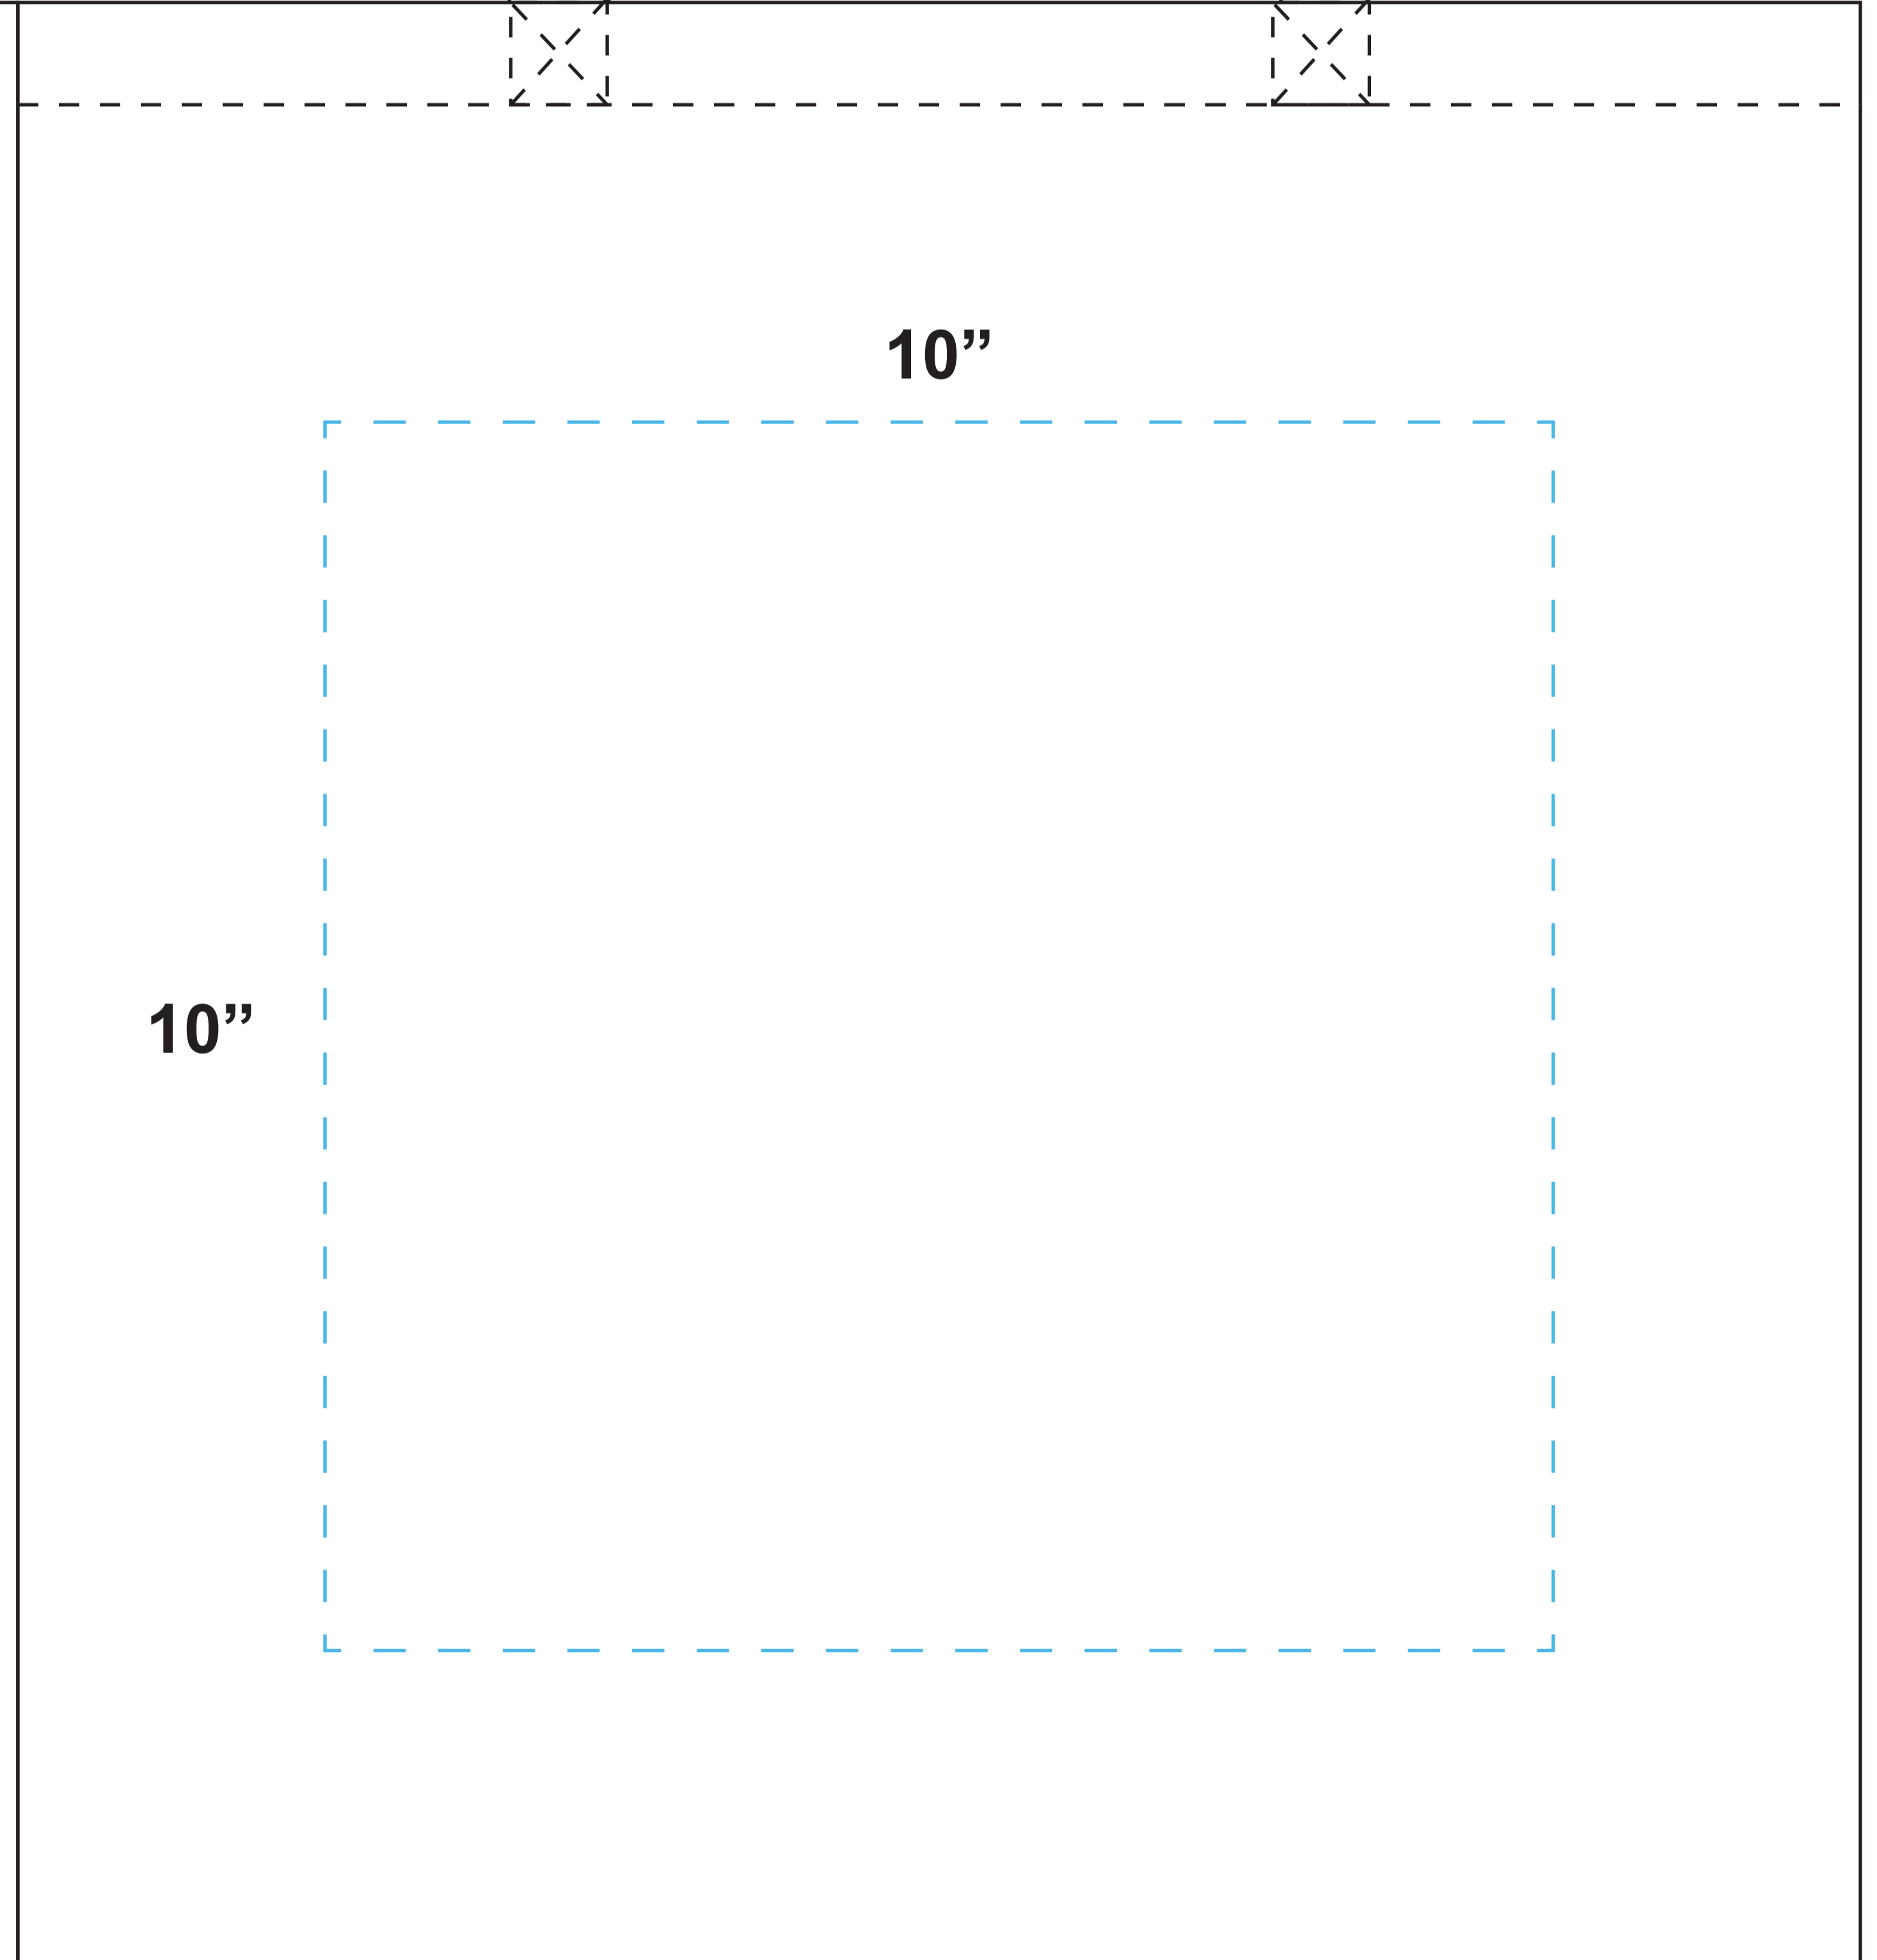

**CTL1516C**

**Finished Size: 15" x 16"**

**Maximum Print Area : 10" x 10"**

**Front Imprint**

**Back Imprint**