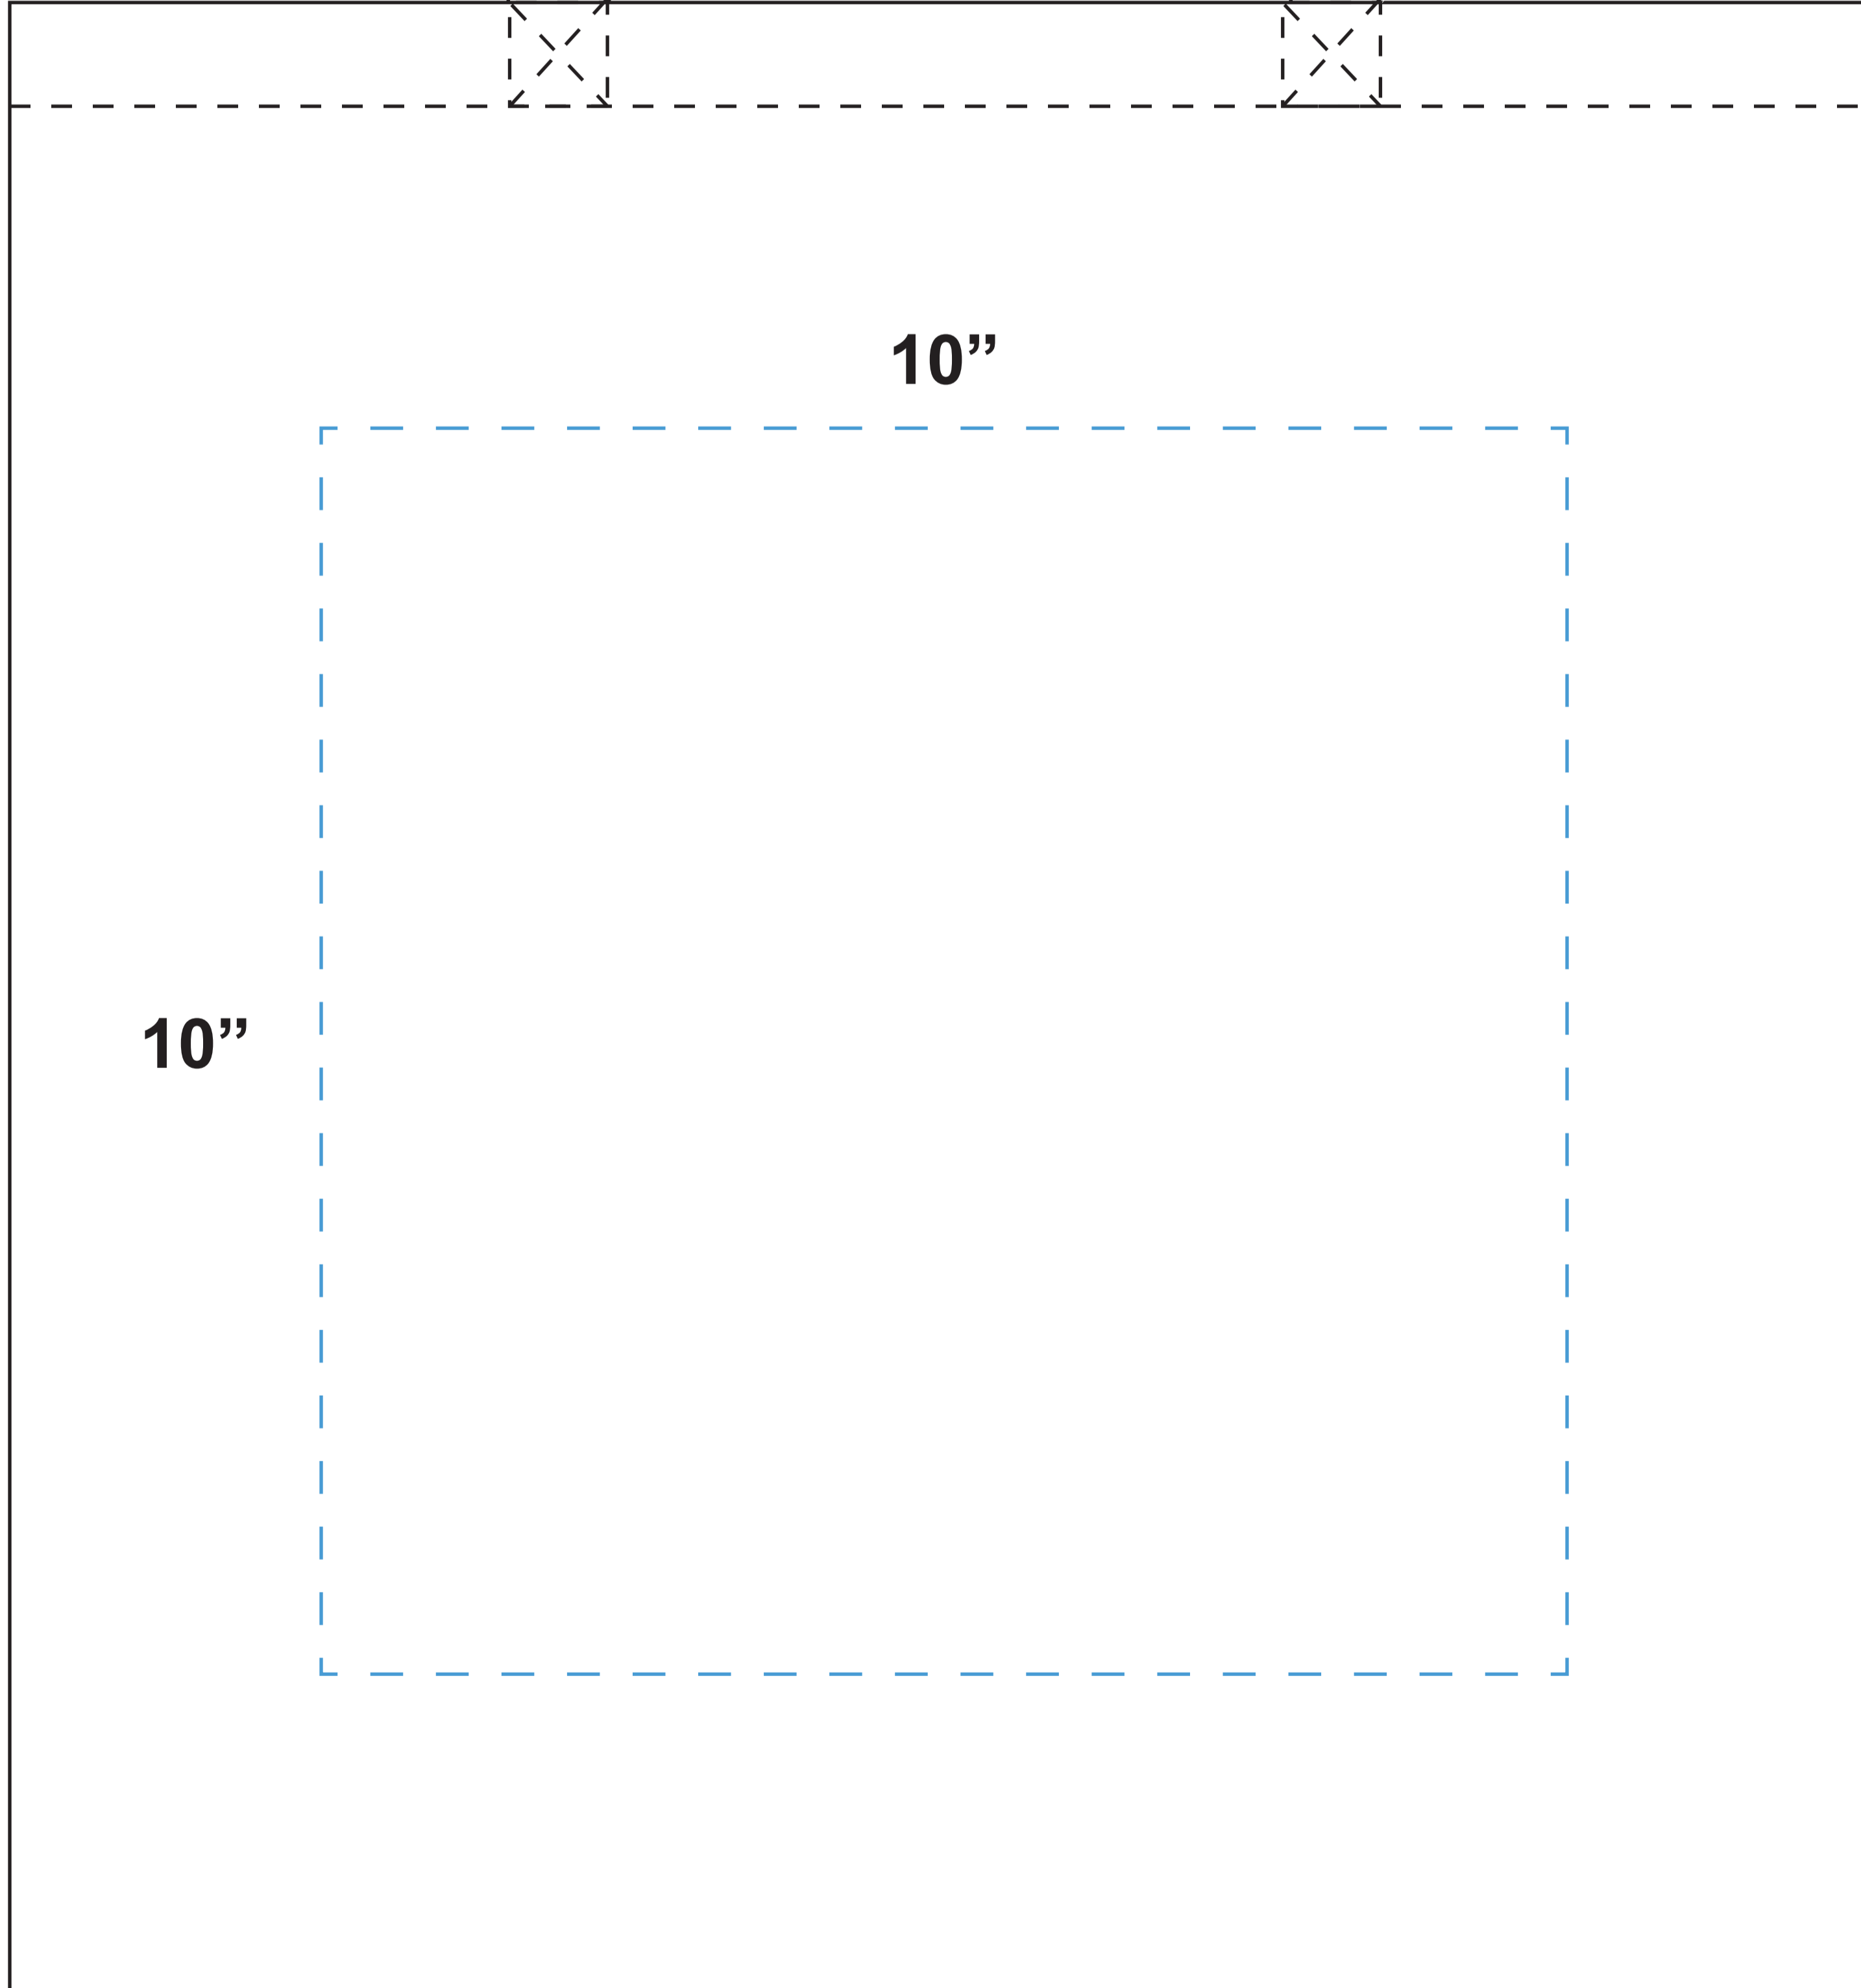

**CTL1516C**

**Finished Size: 15" x 16"**

**Maximum Print Area : 10" x 10"**

**Front Imprint**

**Back Imprint**