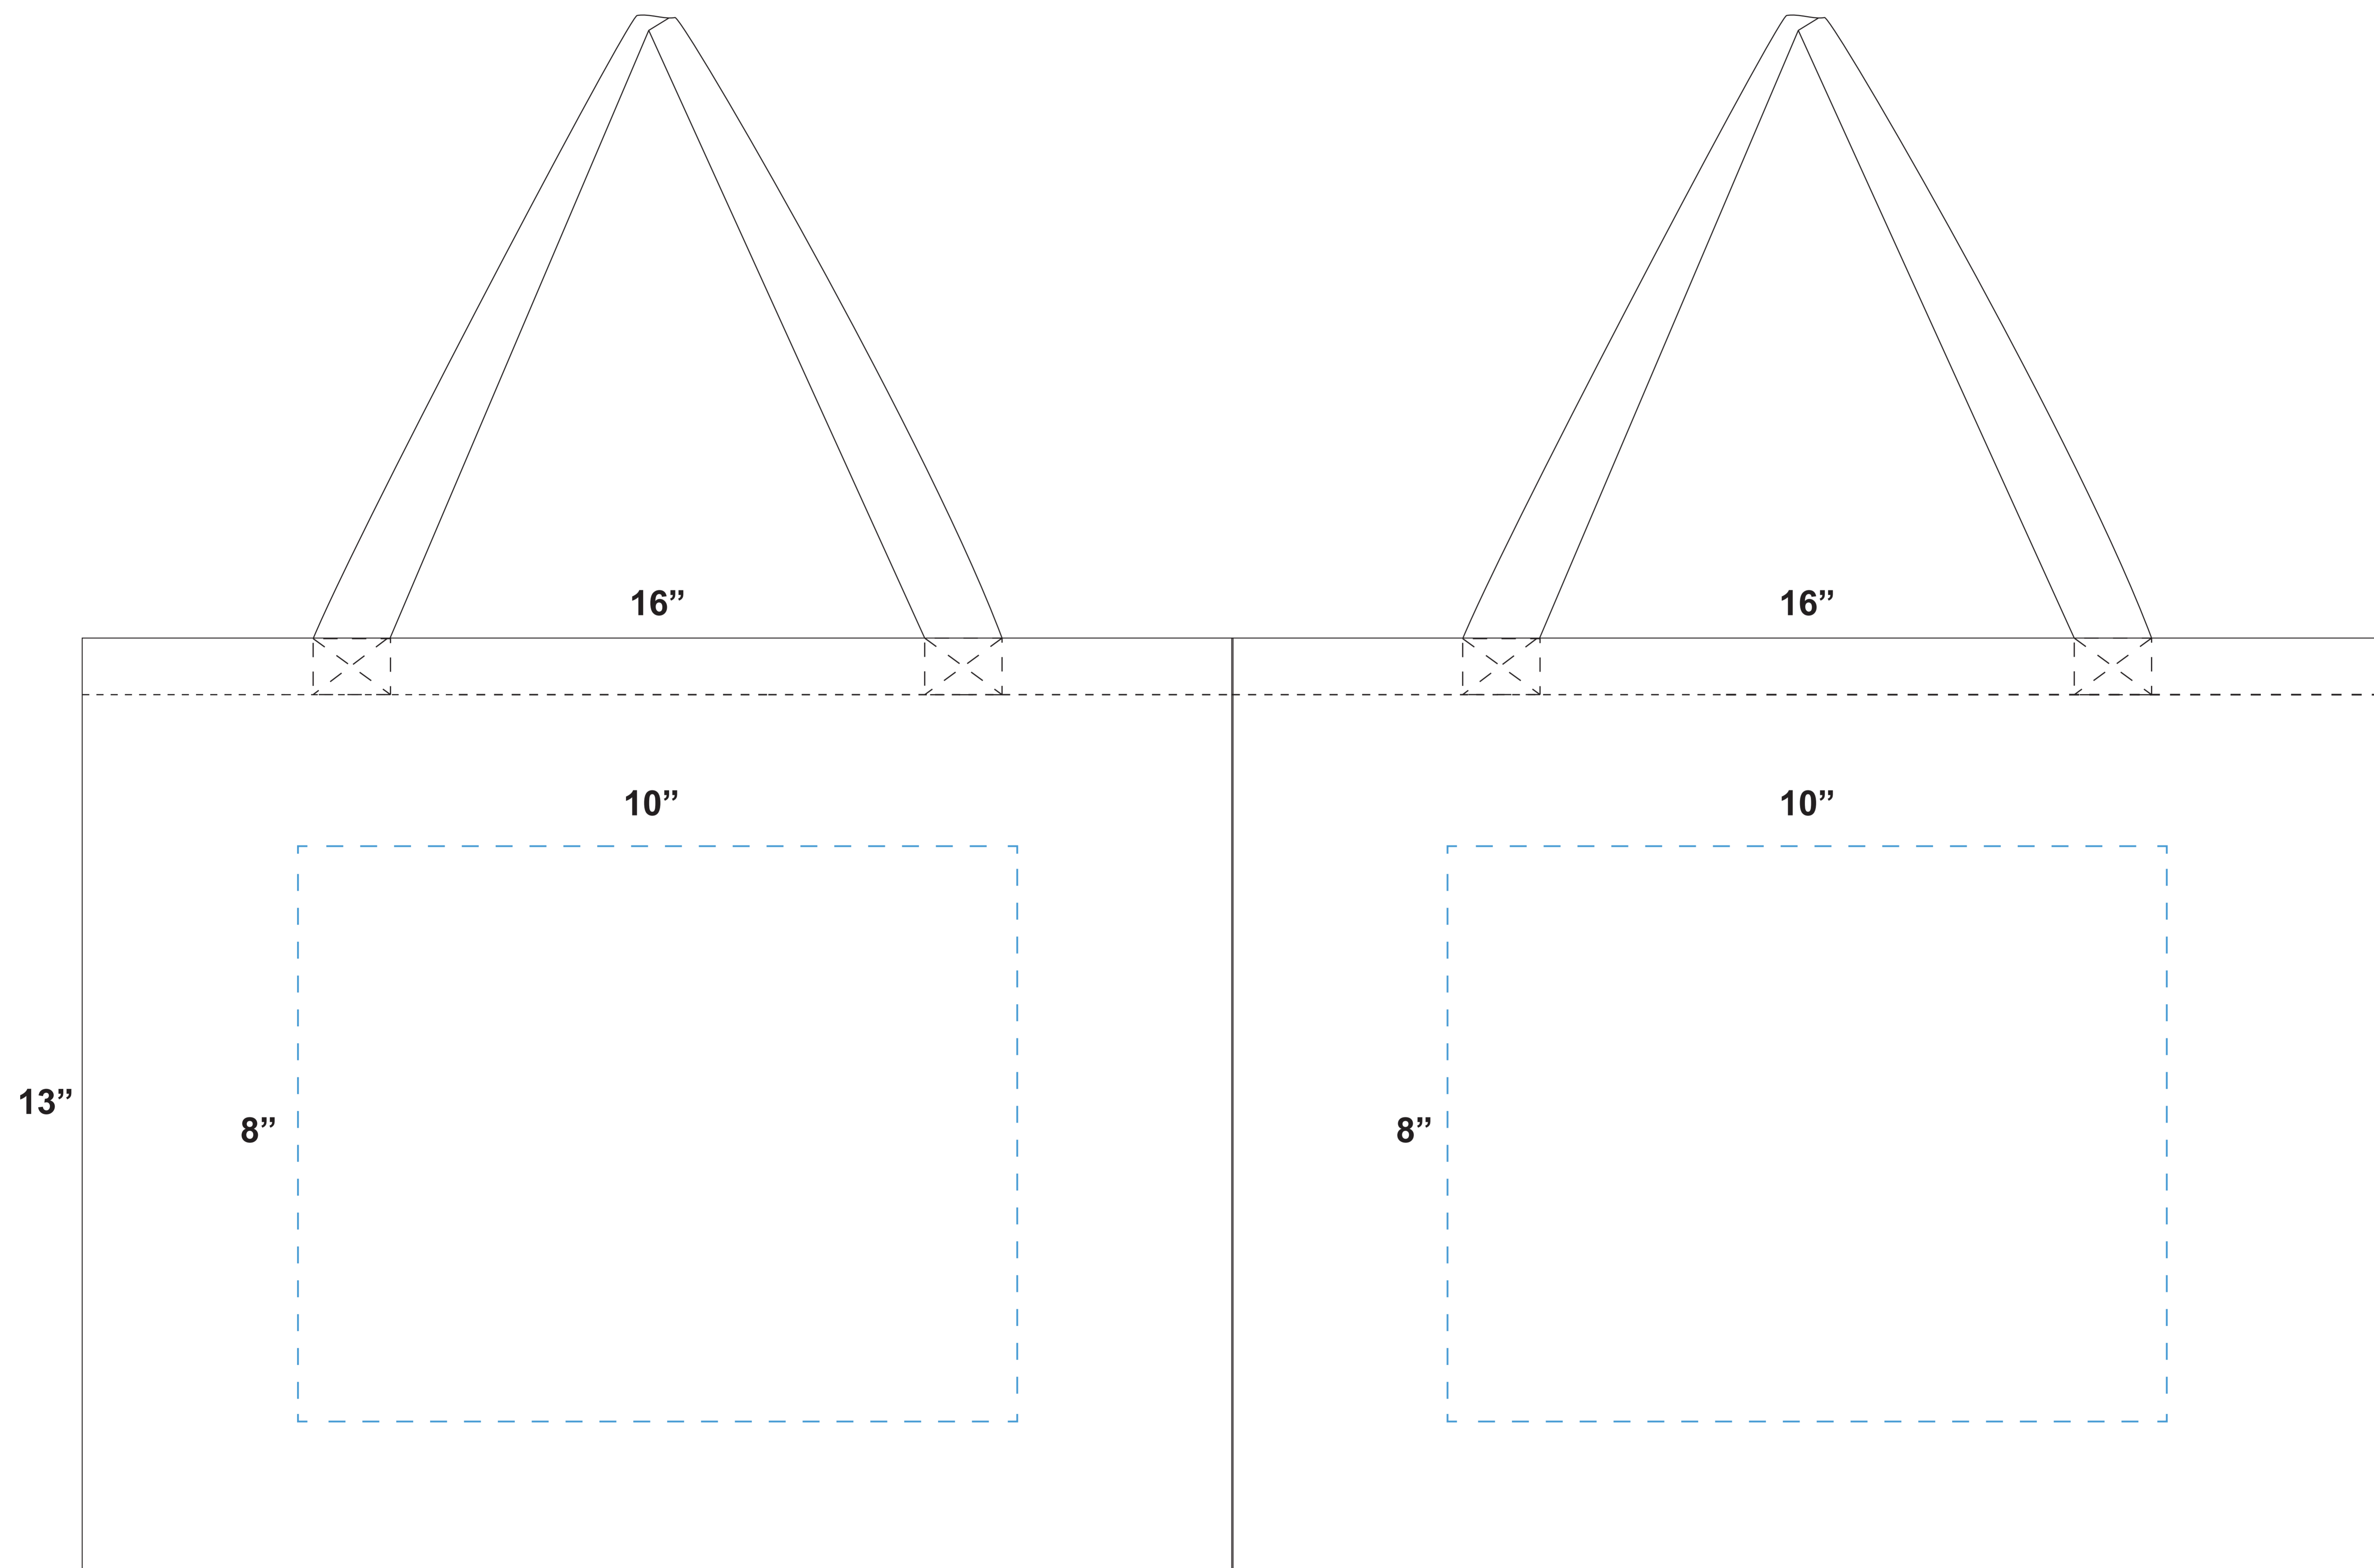

CCT1613FL

Finished Size: 16" x 13" x 5"
Maximum Print Area : 10" x 8"

Front Imprint

Back Imprint