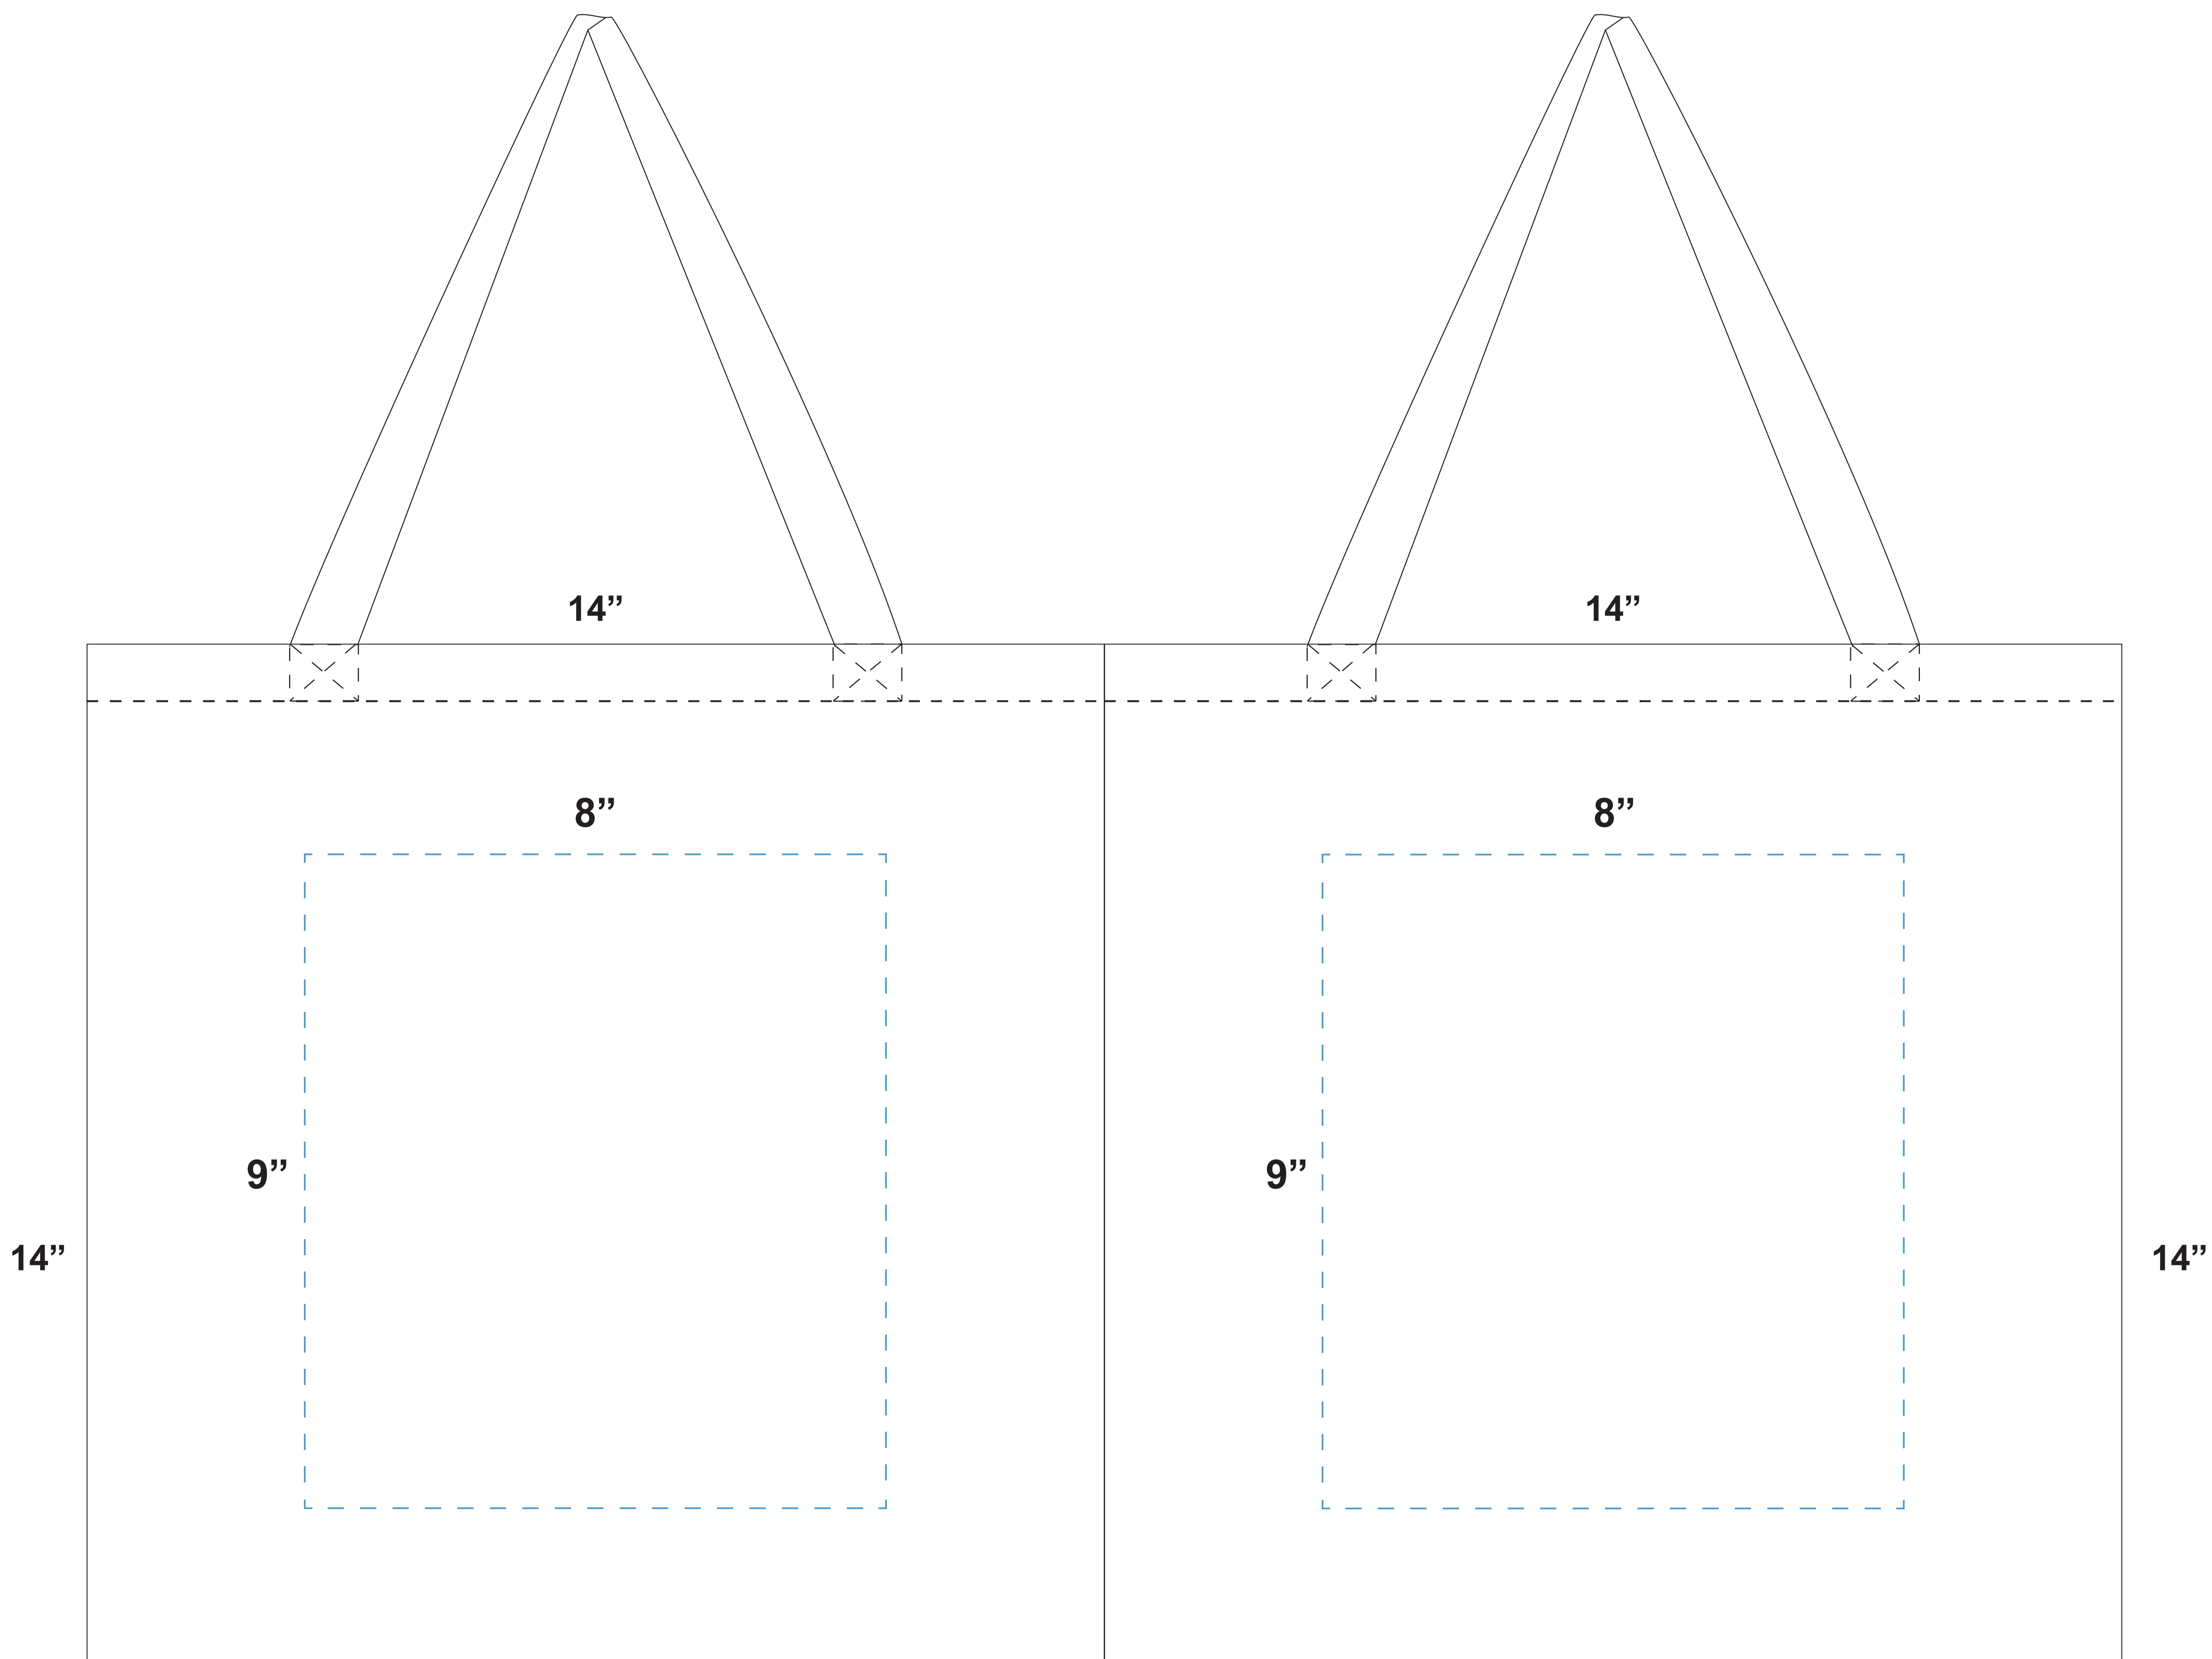

CCT1414CH

Finished Size: 14" x 14"
Maximum Print Area : 8" x 9"

Front Imprint

Back Imprint