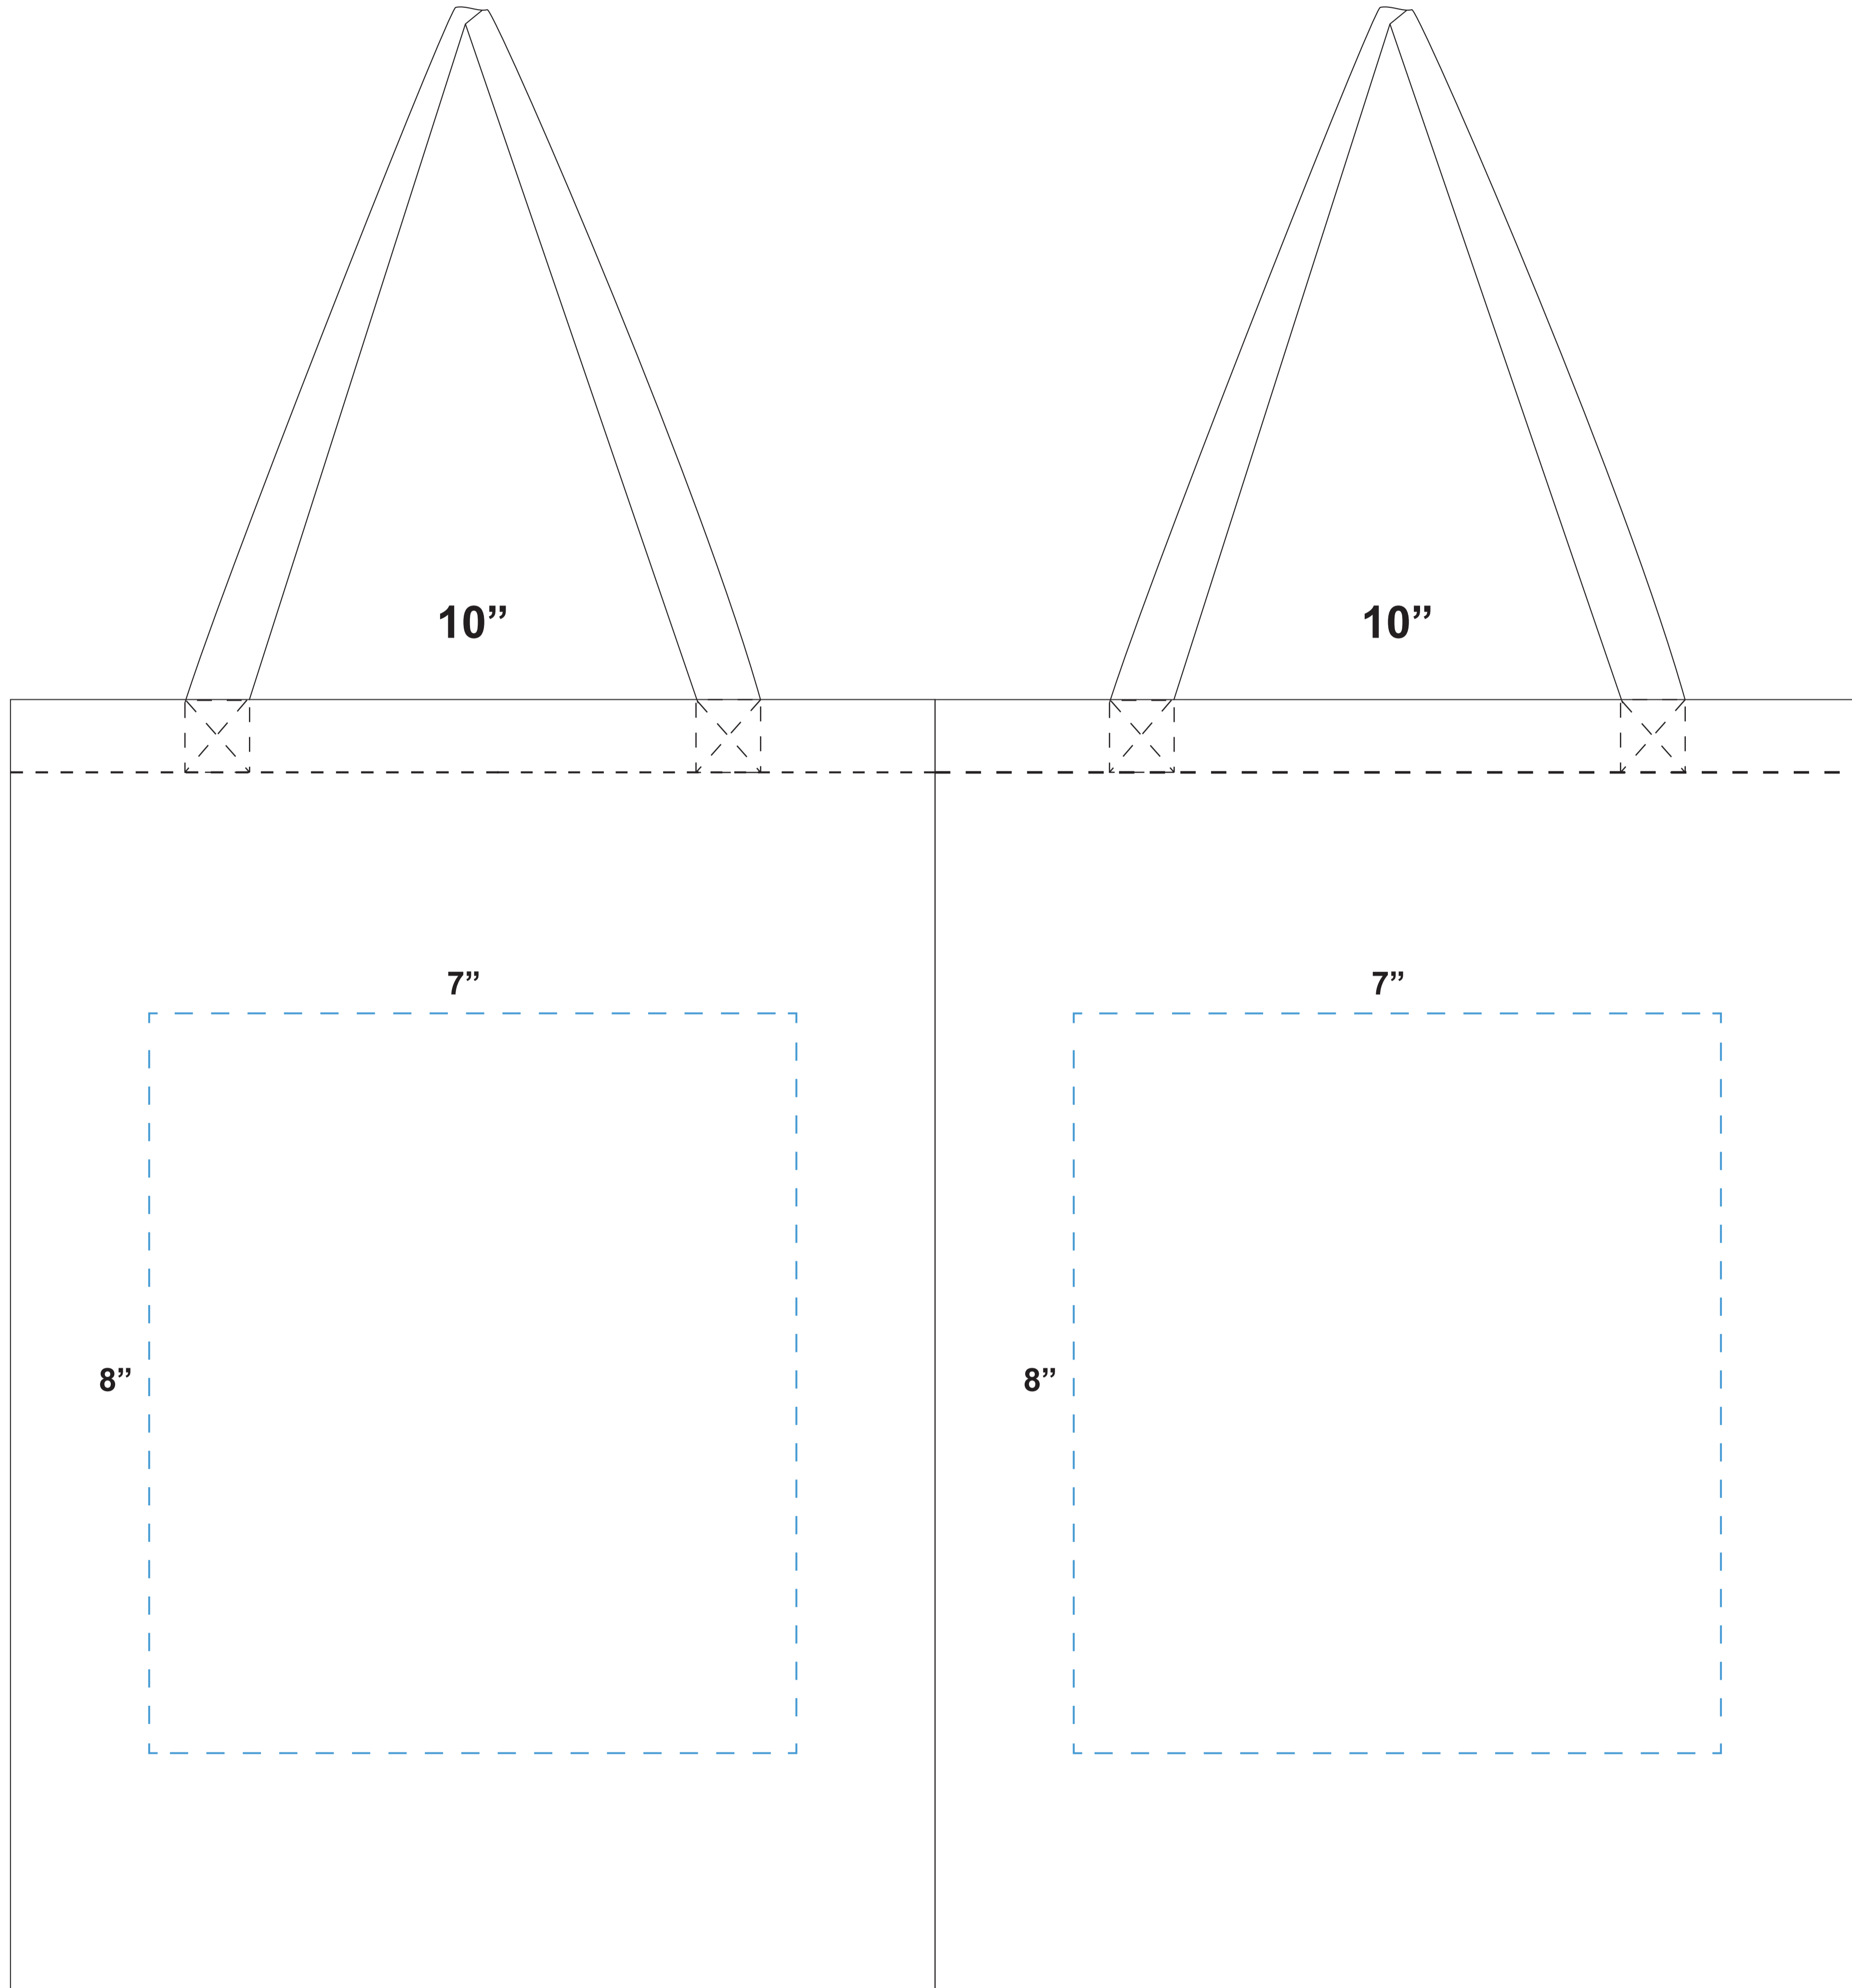

**CCT1014CH**

**Finished Size: 10" x 14" x 5"**  
**Maximum Print Area : 7" x 8"**

**Front Imprint**

**Back Imprint**